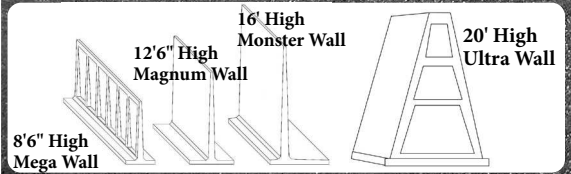

# Bunker Season in Full Swing

Call Now, Stock is Limited

**Available in 8'6", 12'6" and 16 ft high**

Is it time to plan your next bunk silo or commodity building? Give us a call. We would be glad to provide the walls you need. Choose our 8ft. 6 inch, 12 ft. 6 inch, 16 ft. and 20 ft. high walls.