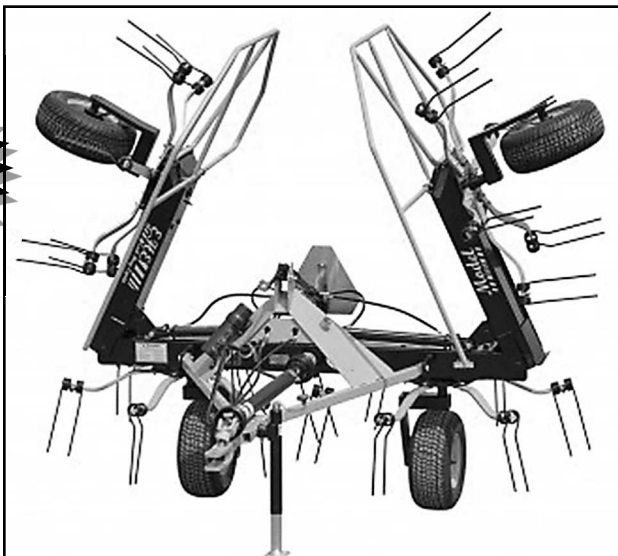

Do you
have heavy
crops such as
cereal rye, Triticale,
1st cutting Alfalfa?

**Do you need
a Tedder that
can handle
these crops?**

HAY TEDDERS

**Contact Esch Hay Equipment
for a tedder that is built
to handle these crops!**

New Tedders have a:

- One year warranty
- Hyd. fold and Tilt
- Lifetime warranty on Tine Arms
- New Tine design with 4 times Less breakage
- 4 sizes to fit your needs
- 2-star 9 ft. wide
- 4-star 18 ft. & 22 ft. wide
- 6-star 32 ft. wide