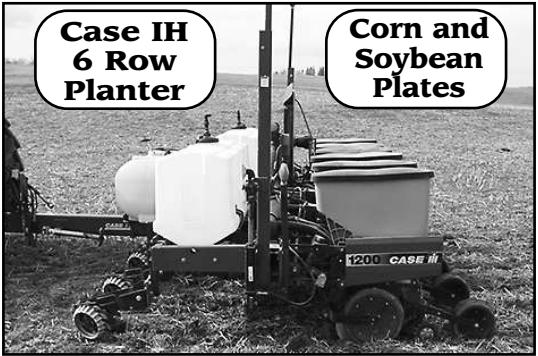

**Case IH
6 Row
Planter**

**Corn and
Soybean
Plates**

**Shed Kept, Field Ready
Asking \$15,000
Call 717-372-7396**