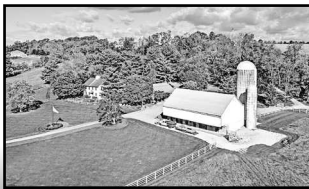

For Rent and Available Immediately:

**130 Acres of Certified Organic Farmland
in Mt. Joy, PA • (Lancaster County)**

**Please contact Jeff at 512-431-2124
for more information
corrected number**