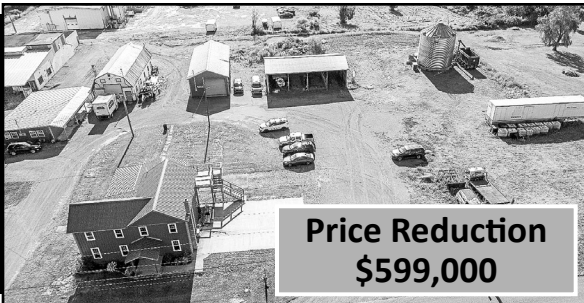

## Commercial Property

87 Quaker Church Road, Muncy, PA · Lycoming County · Muncy Twp

**Price Reduction**  
**\$599,000**

Excellent Cash Flow · \$8000/month if all rented. Mixed use property with 3+/- acres - Includes 7 different rental areas including 2 office spaces, commercial space, garage, storage areas, grain bin, and a 2nd floor 2-bed apartment. Nice opportunity to own a good income producing property with lots of options. Includes parcel 41-001-308