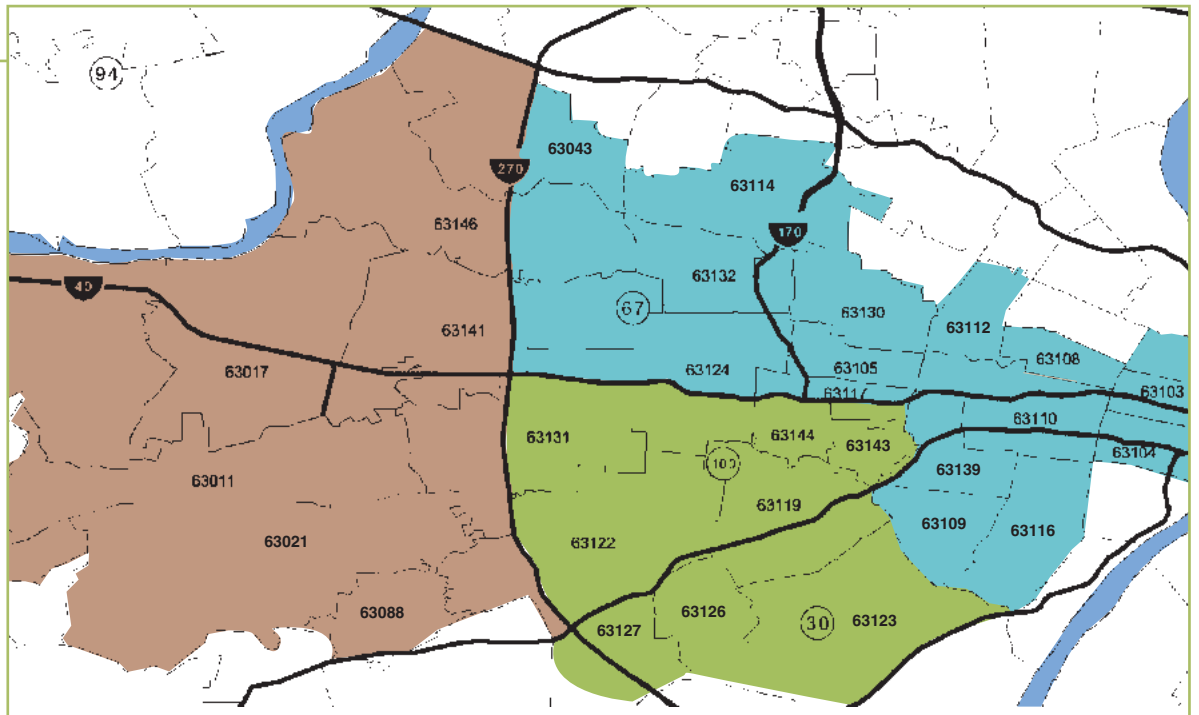

circulation

LADUE NEWS is widely available throughout the St. Louis area from **DOWNTOWN TO WILDWOOD** and points beyond.

central CLAYTON | LADUE | FRONTENAC | UNIVERSITY CITY | HUNTLEIGH | CREVE COEUR | OLIVETTE | DOWNTOWN | CENTRAL WEST END | ST. LOUIS CITY | THE HILL | WASHINGTON AVENUE

18,825 COPIES DISTRIBUTED WEEKLY
44% MAILED 56% AVAILABLE FOR PICKUP

south central KIRKWOOD | WEBSTER GROVES | RICHMOND HEIGHTS | TOWN & COUNTRY (SOUTHEASTERN) | BRENTWOOD | MAPLEWOOD | SUNSET HILLS

10,475 COPIES DISTRIBUTED WEEKLY
42% MAILED 58% AVAILABLE FOR PICKUP

west CHESTERFIELD | BALLWIN | WILDWOOD | MANCHESTER | GROVER TOWN & COUNTRY (WESTERN) | CREVE COEUR | ELLISVILLE

15,700 COPIES DISTRIBUTED WEEKLY
48% MAILED 52% AVAILABLE FOR PICKUP

st. charles

TARGETED DISTRIBUTION IN **O'FALLON AND ST. PETERS** INCLUDING THE COMMUNITIES OF WHITMOOR, CAMELOT AND WINDCASTLE.