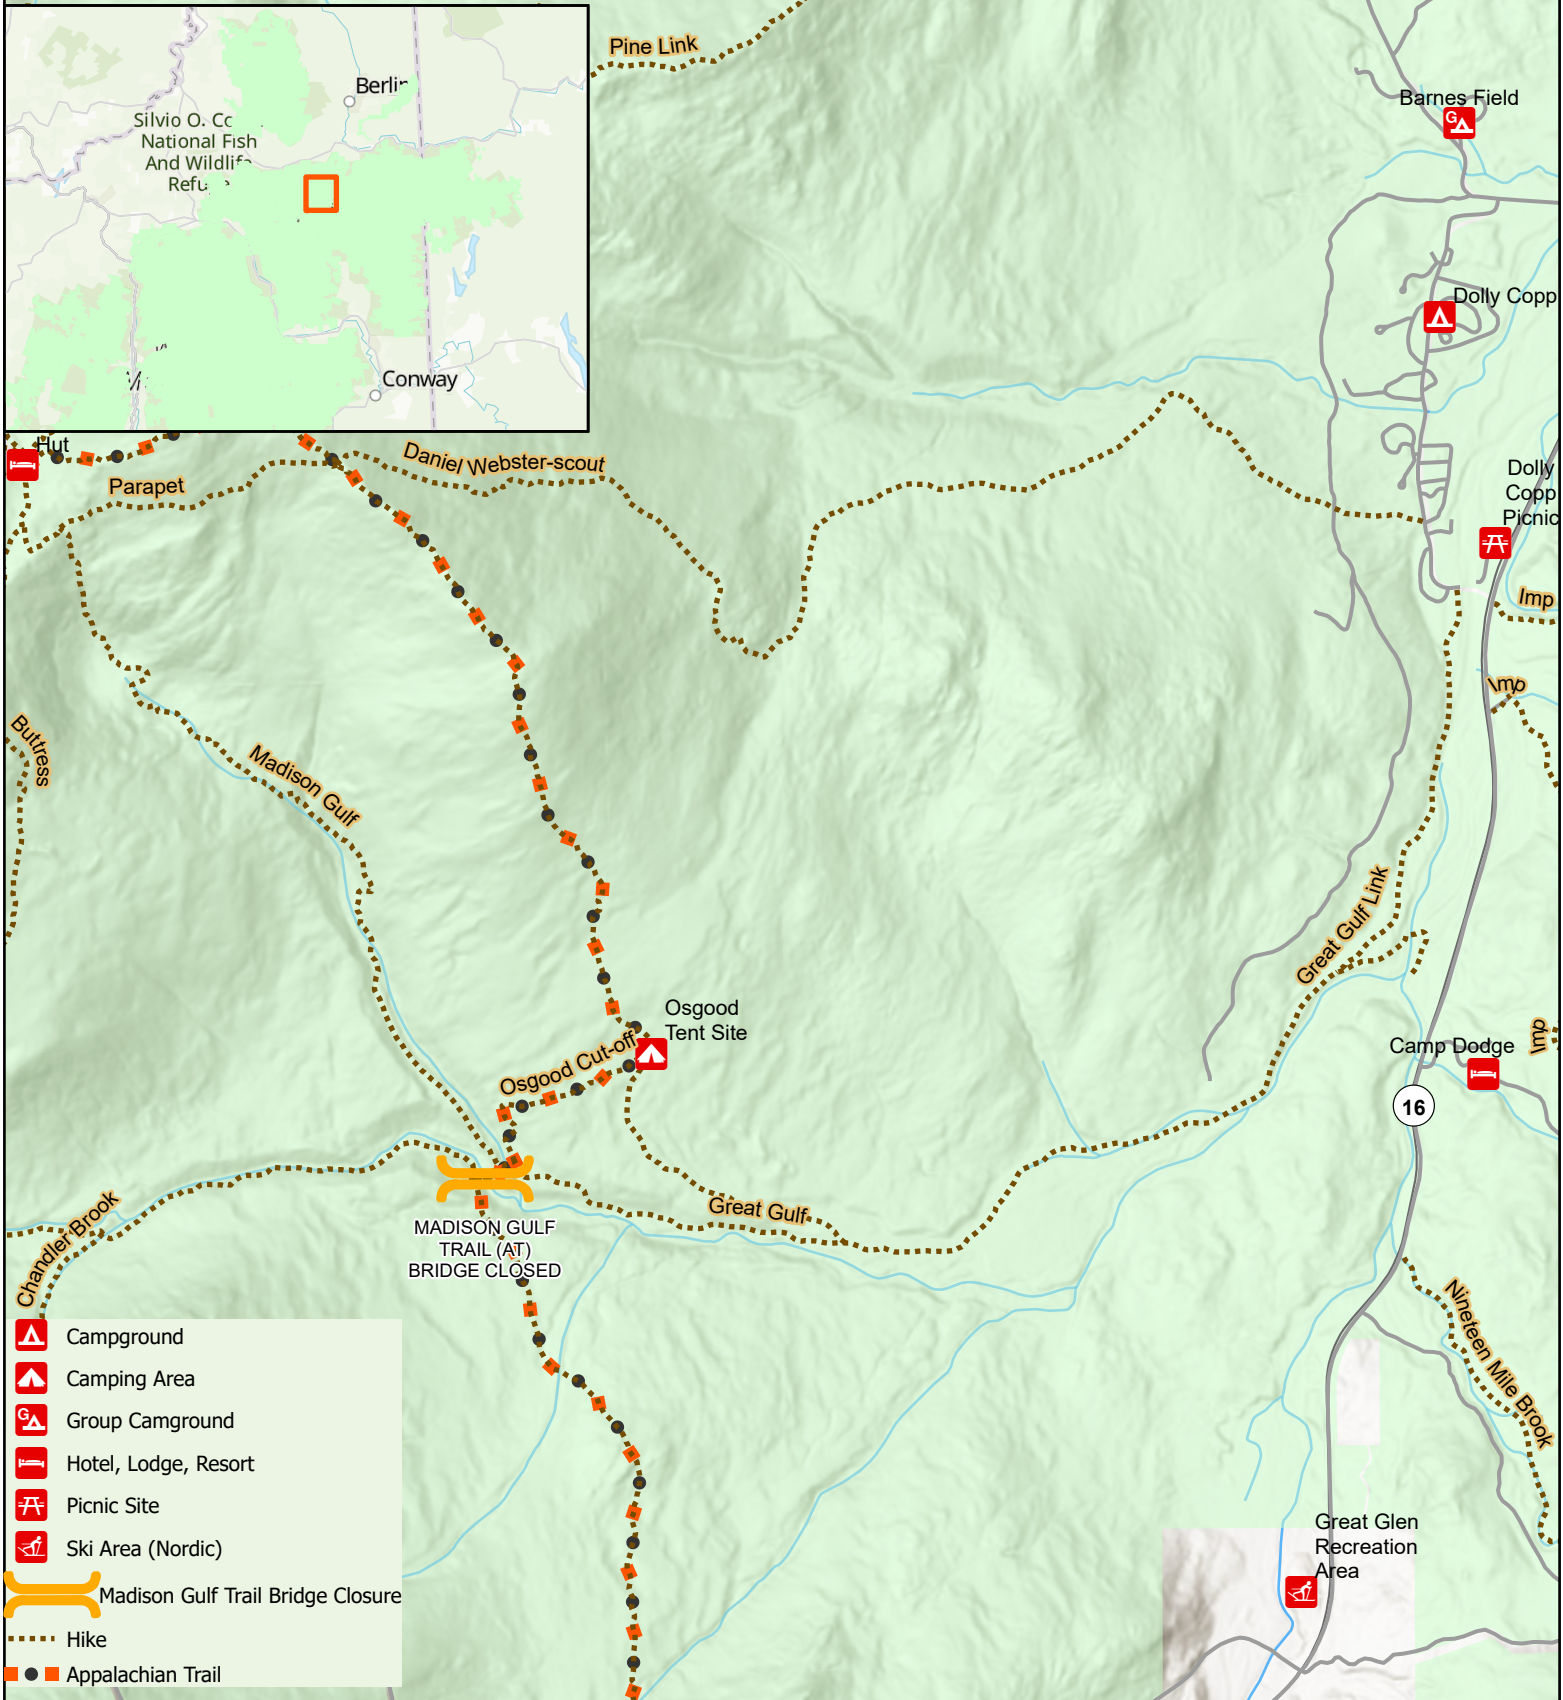

Madison Gulf Trail Bridge Closure – Exhibit A Eastern Region | White Mountain National Forest

This product is reproduced from geospatial information prepared by the USDA Forest Service. Geospatial information and GIS product accuracy may vary. Using GIS products for purposes other than those for which they were created may yield inaccurate or misleading results. USDA Forest Service reserves the right to correct, update, modify or replace GIS products without notification.