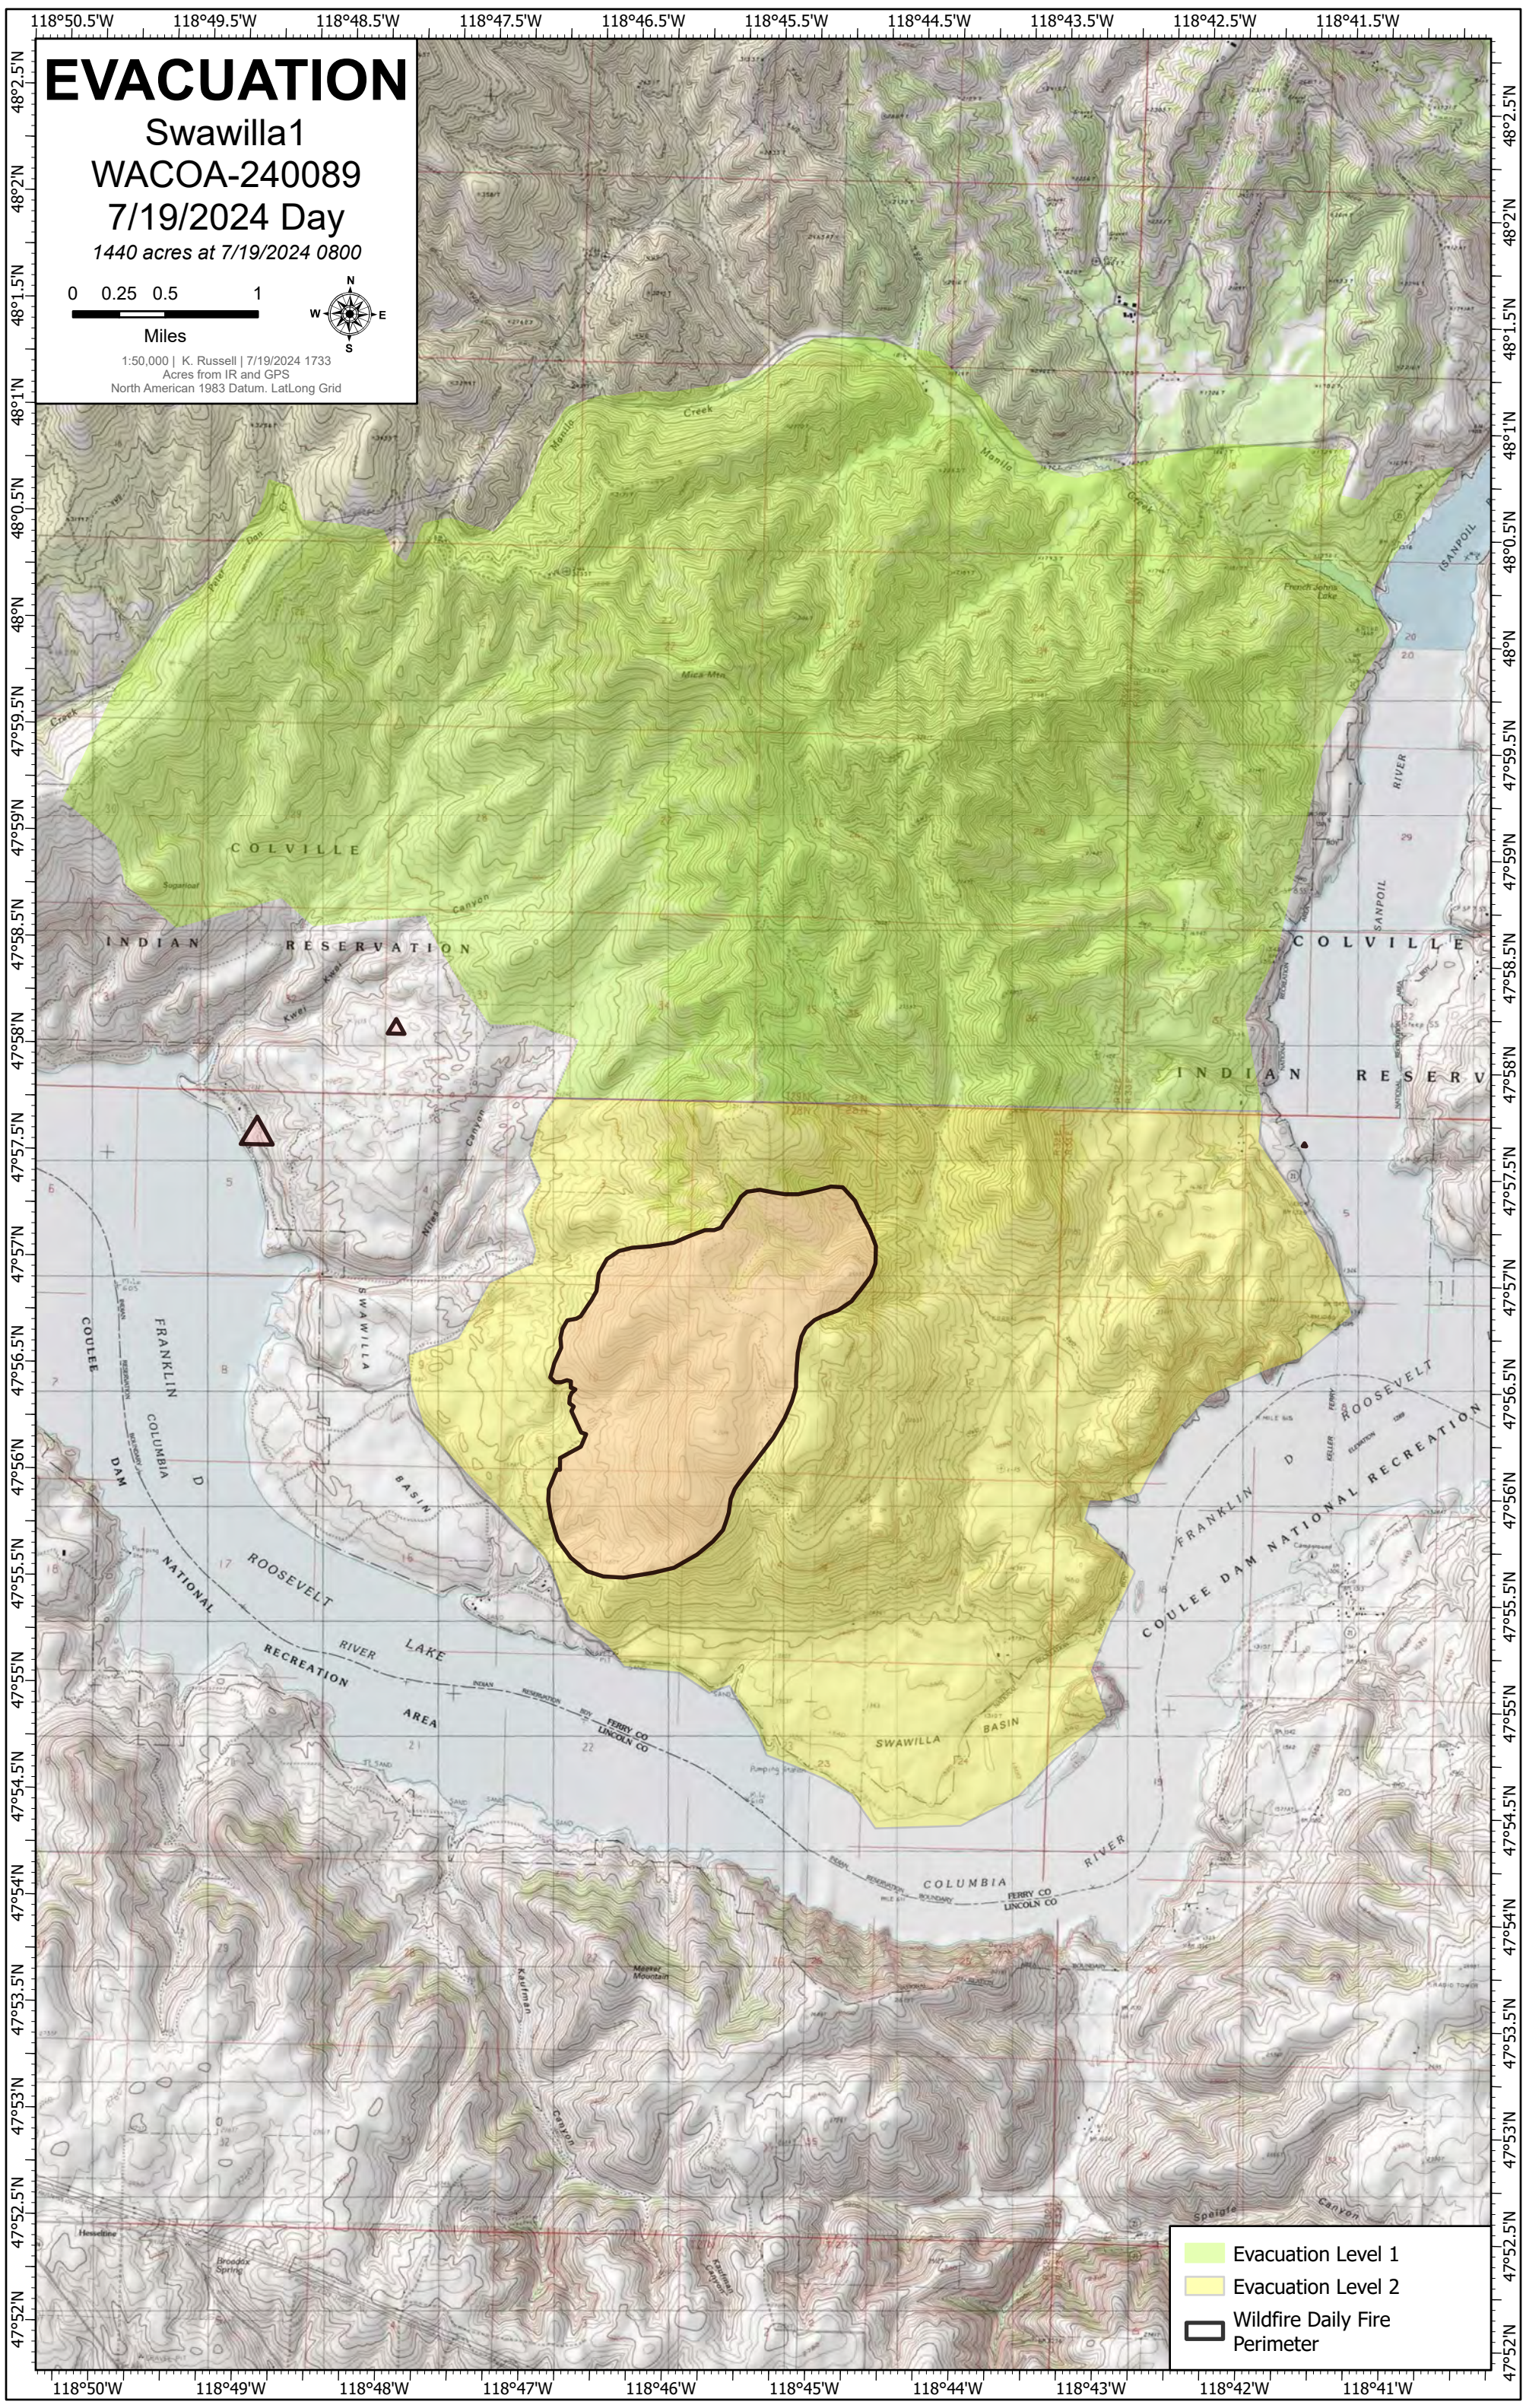

EVACUATION

Swawilla 1
WACOA-240089
7/19/2024 Day
1440 acres at 7/19/2024 0800

1:50,000 | K. Russell | 7/19/2024 1733
Acres from IR and GPS
North American 1983 Datum, LatLong Grid

- Evacuation Level 1
- Evacuation Level 2
- Wildfire Daily Fire Perimeter