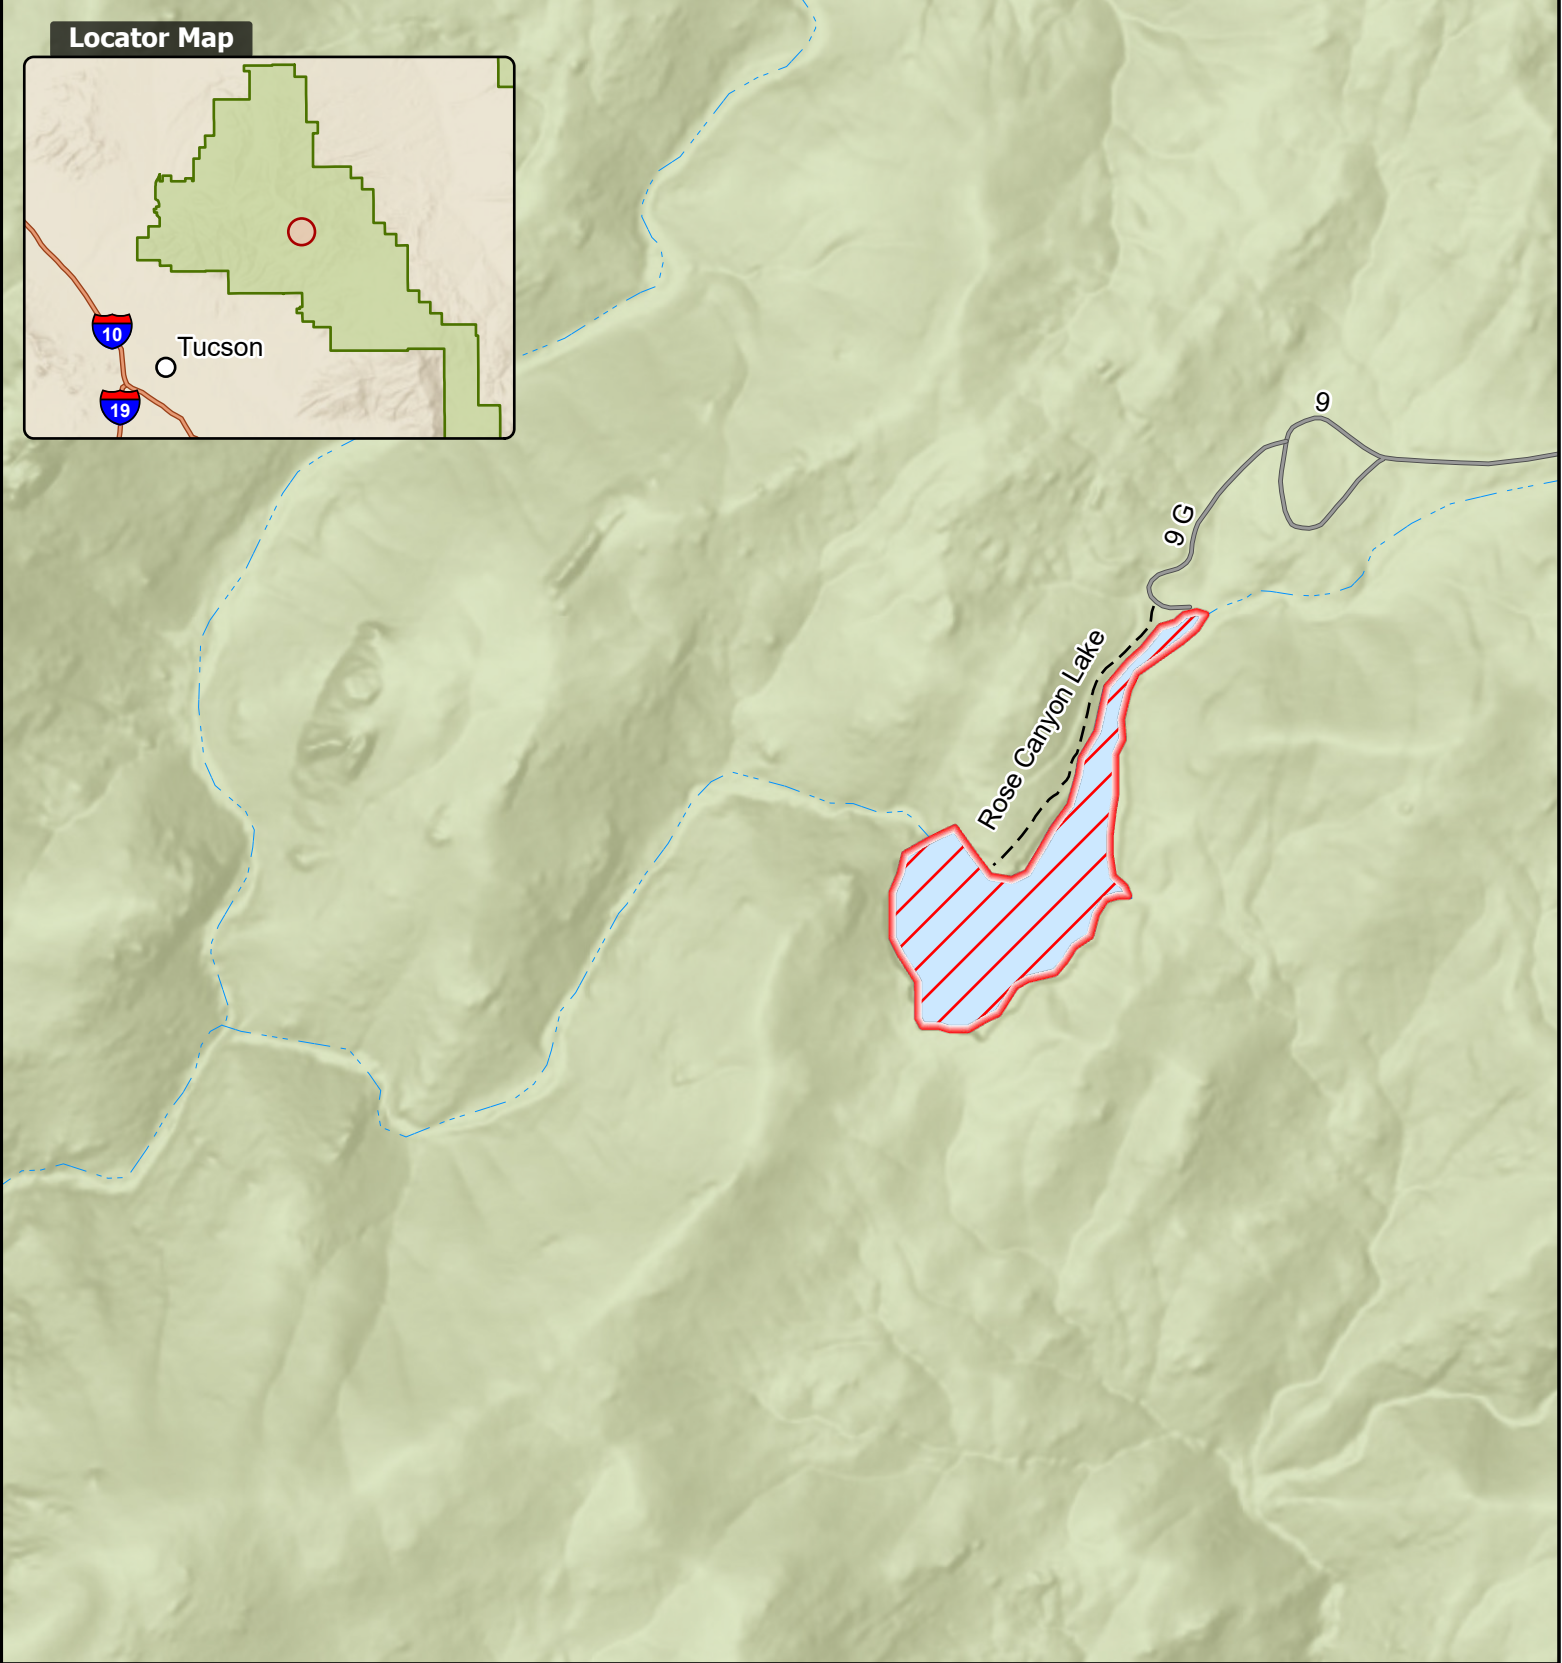

Locator Map

NAD 1983 UTM Zone 12N  
10/16/2023

-  Described Area
-  Trail
-  Forest Service Lands
-  Lake
-  Road