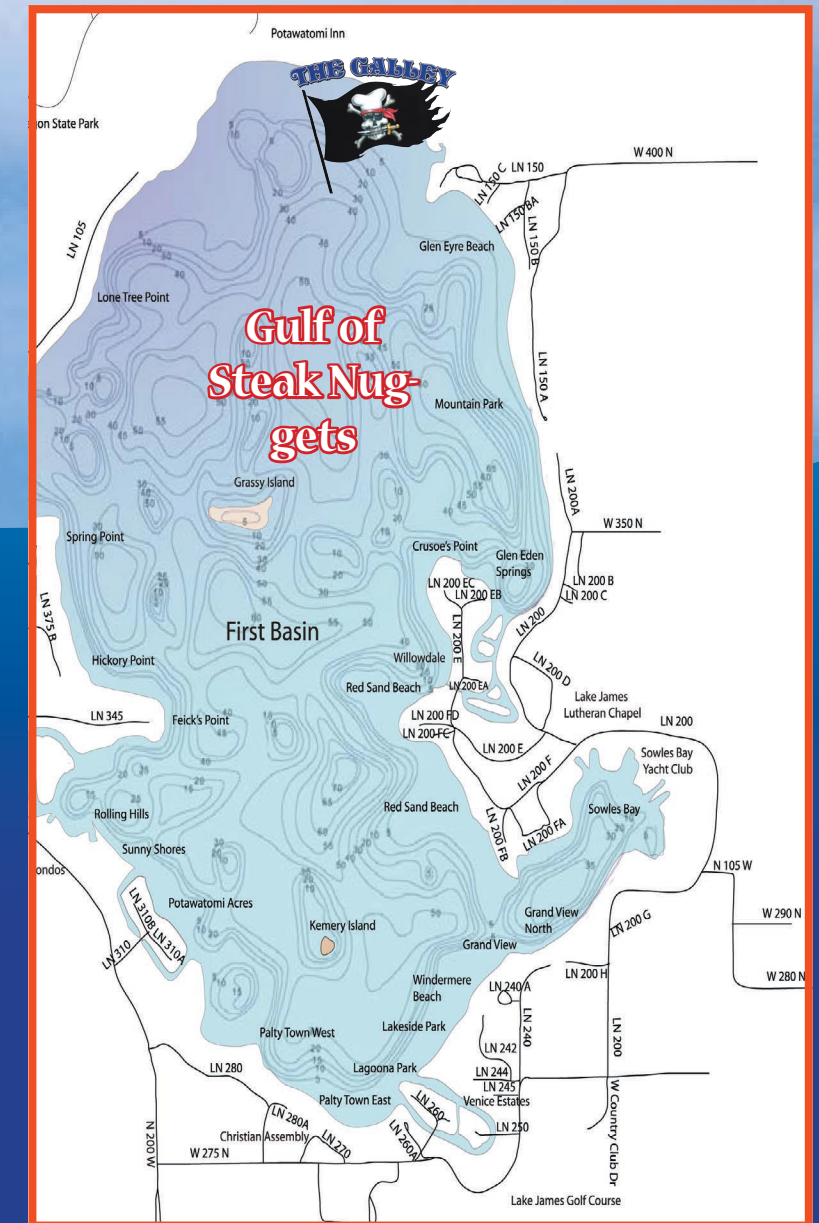

11. Name of lofty cottage guarding entrance to Sowles Bay

16. Owner's name of 1969 submarine launched in Lake James

THE GALLEY

Fresh &
Hot!
Grilled to
Order

Drive Thru Service

1 Lake James Sandbar

Open 7 Days 11:30-7:30
Lunch & Dinner