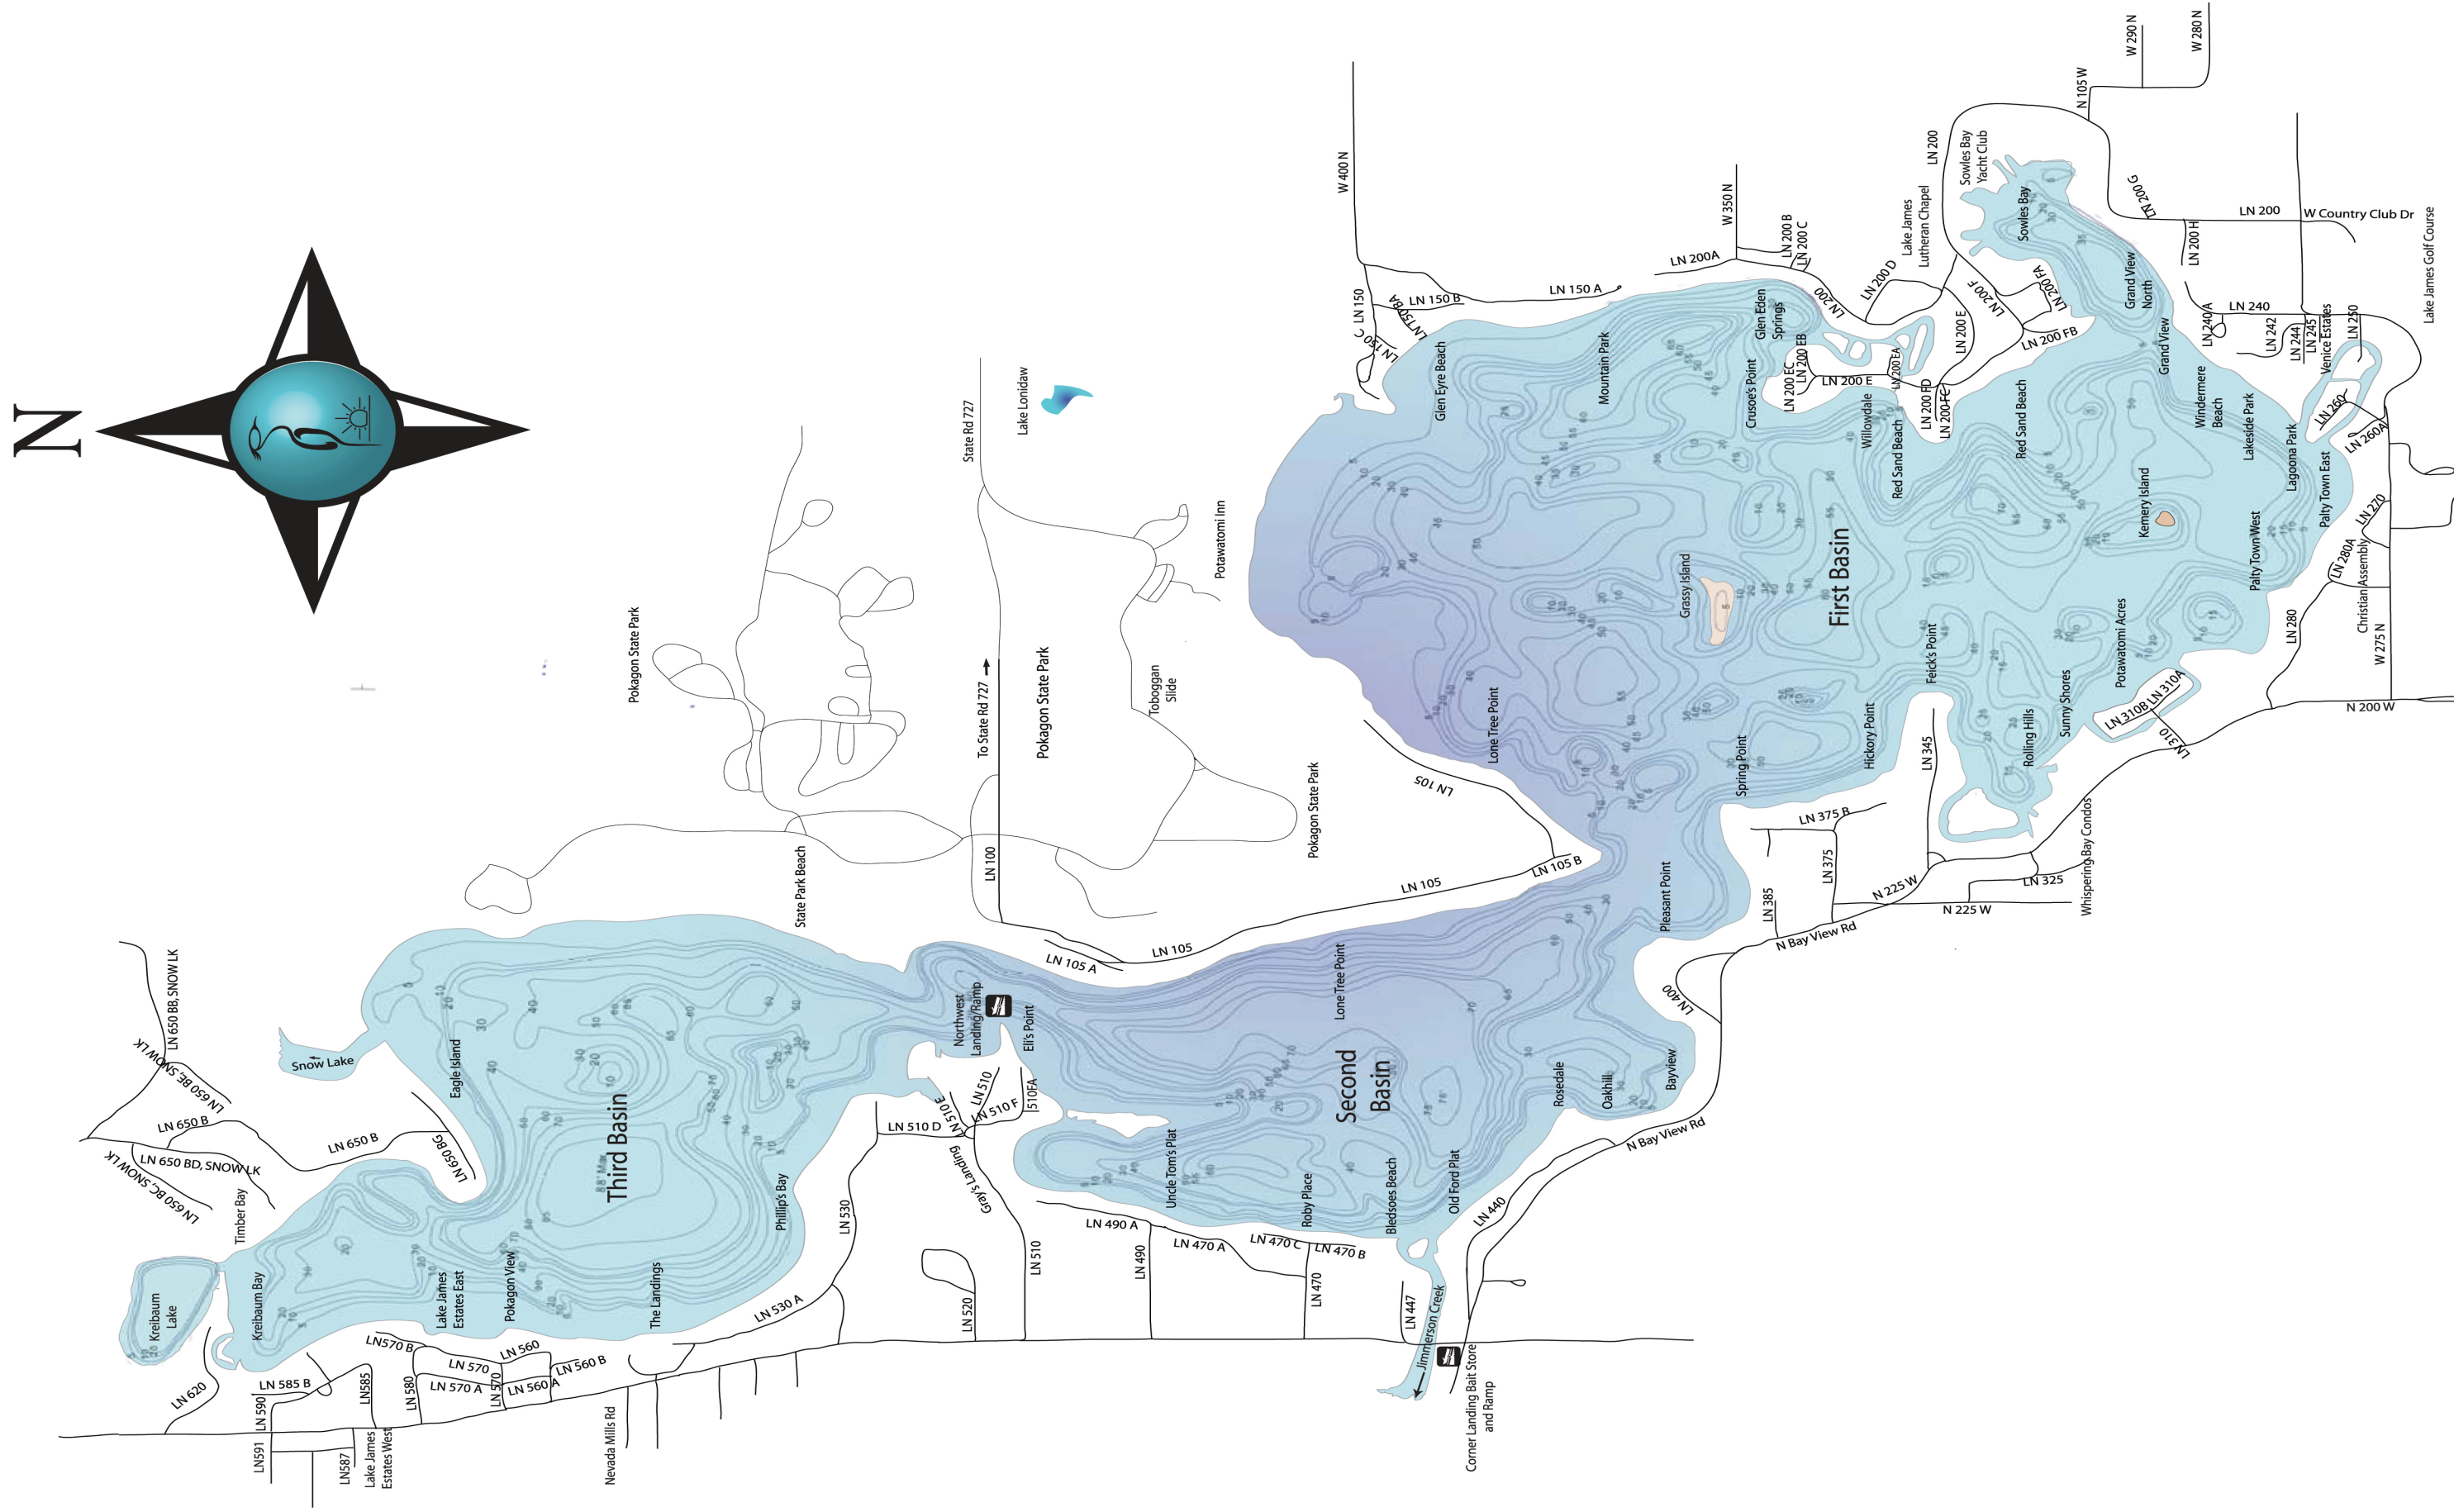

Live Entertainment
Bands & DJs • Skydivers

Mention this ad & receive

10% off

Weekday Group
discounted Rates

Lake James

Angola, Indiana

MAKE EVERY MOMENT AT THE LAKE BETTER

Starting with the water in your home.