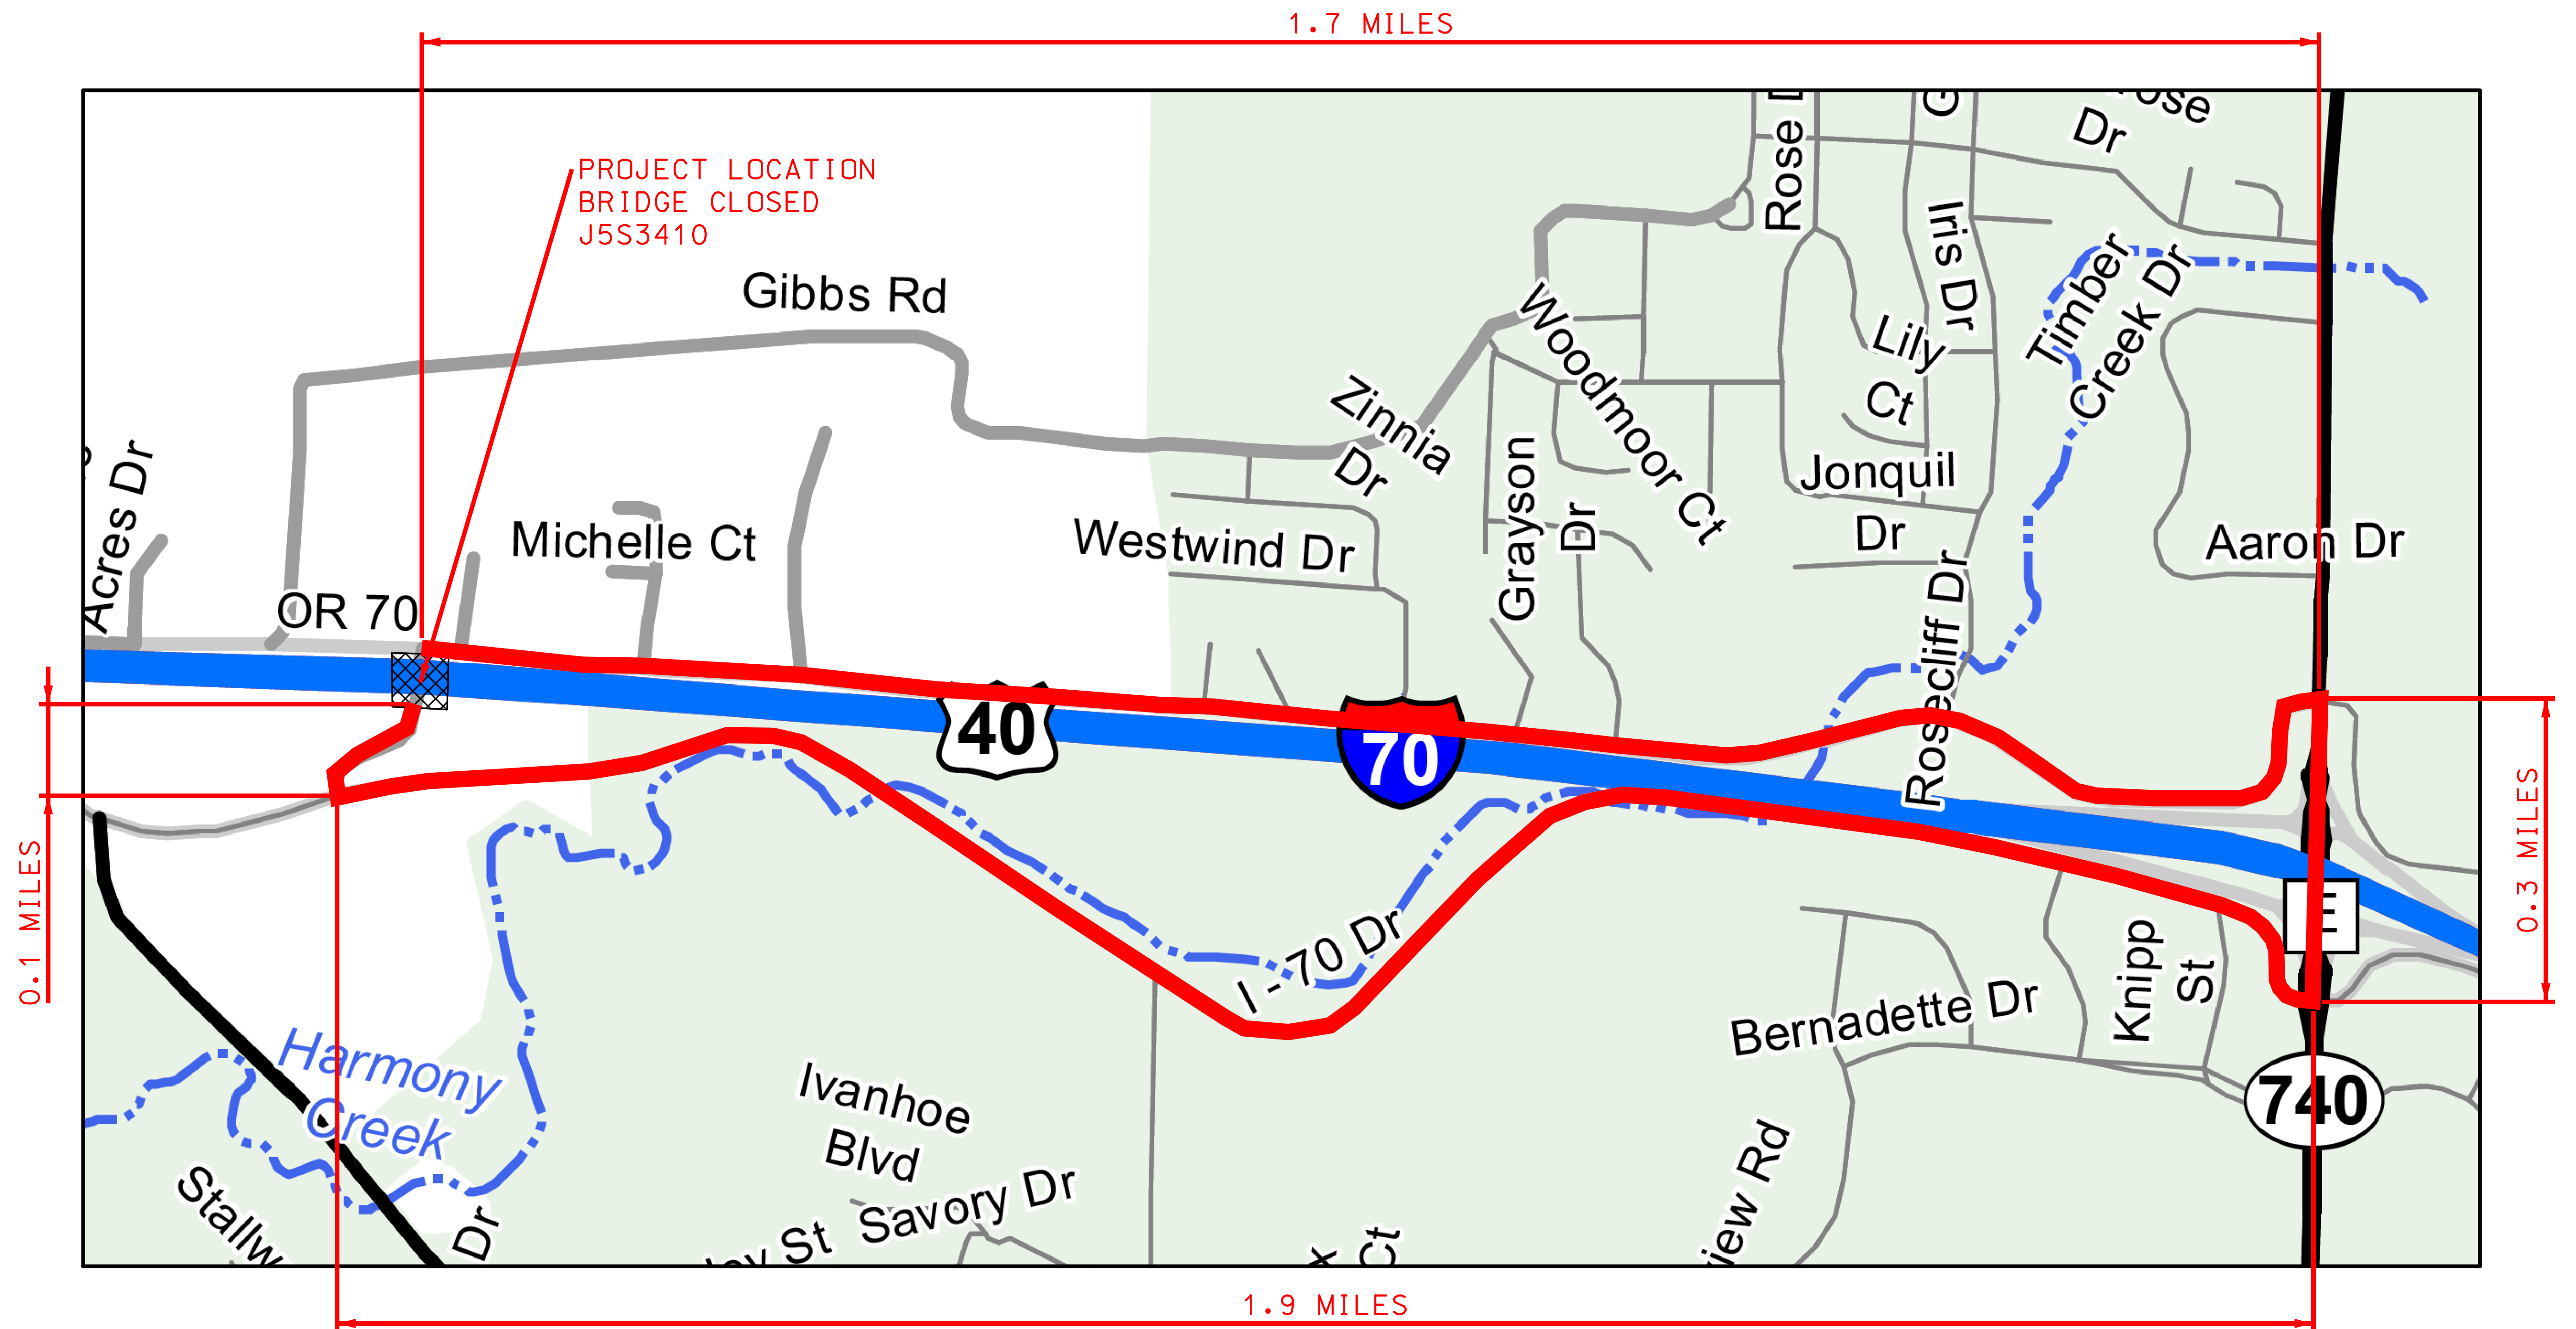

# BOONE COUNTY SORRELS OVERPASS DRIVE

POSSIBLE DETOUR ROUTE  
TOTAL LENGTH - 4.0 MILES

For more information:  
[www.modot.org/central](http://www.modot.org/central)  
573.751.3322 or 1.888.275.6636 (toll-free)  
Facebook MoDot.Central  
Instagram: @MoDot\_Central