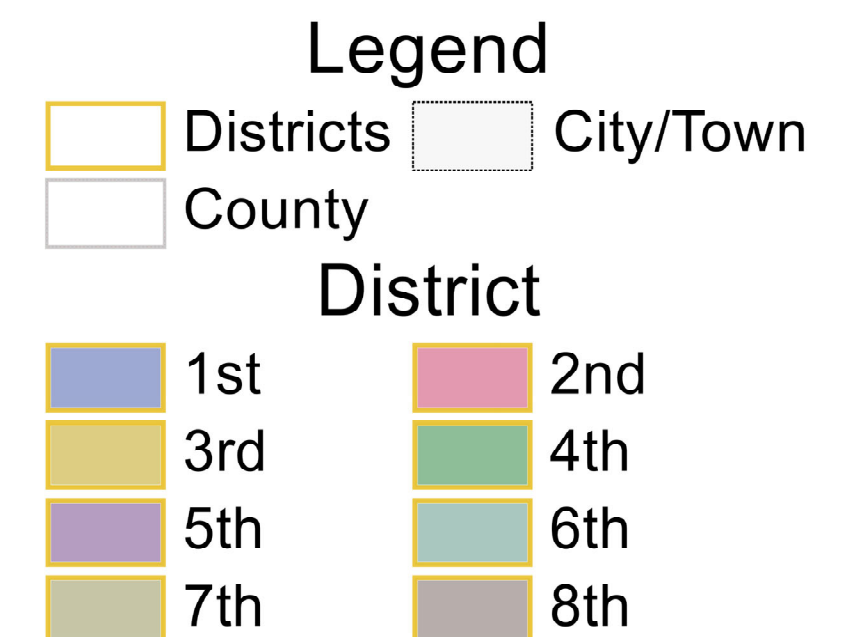

Proposed 2022 Missouri Congressional Districts (HCS HB 2909 Amendment _)

St Louis Area Detail

Kansas City Area Detail

Map prepared by House Research
LR 5799H02.16H