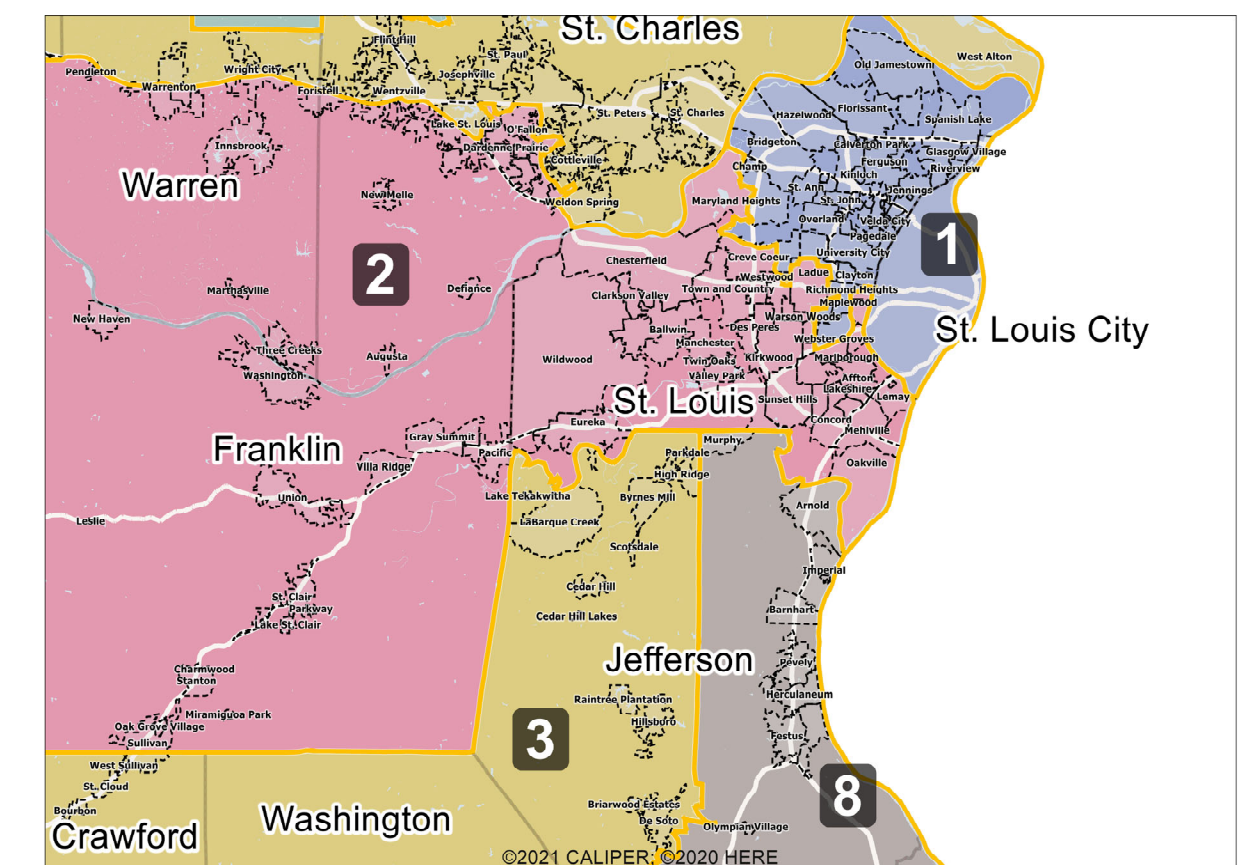

Proposed 2022 Missouri Congressional Districts (HCS HB 2909 Amendment _)

St Louis Area Detail

Kansas City Area Detail

Map prepared by House Research
LR 5799H02.16H