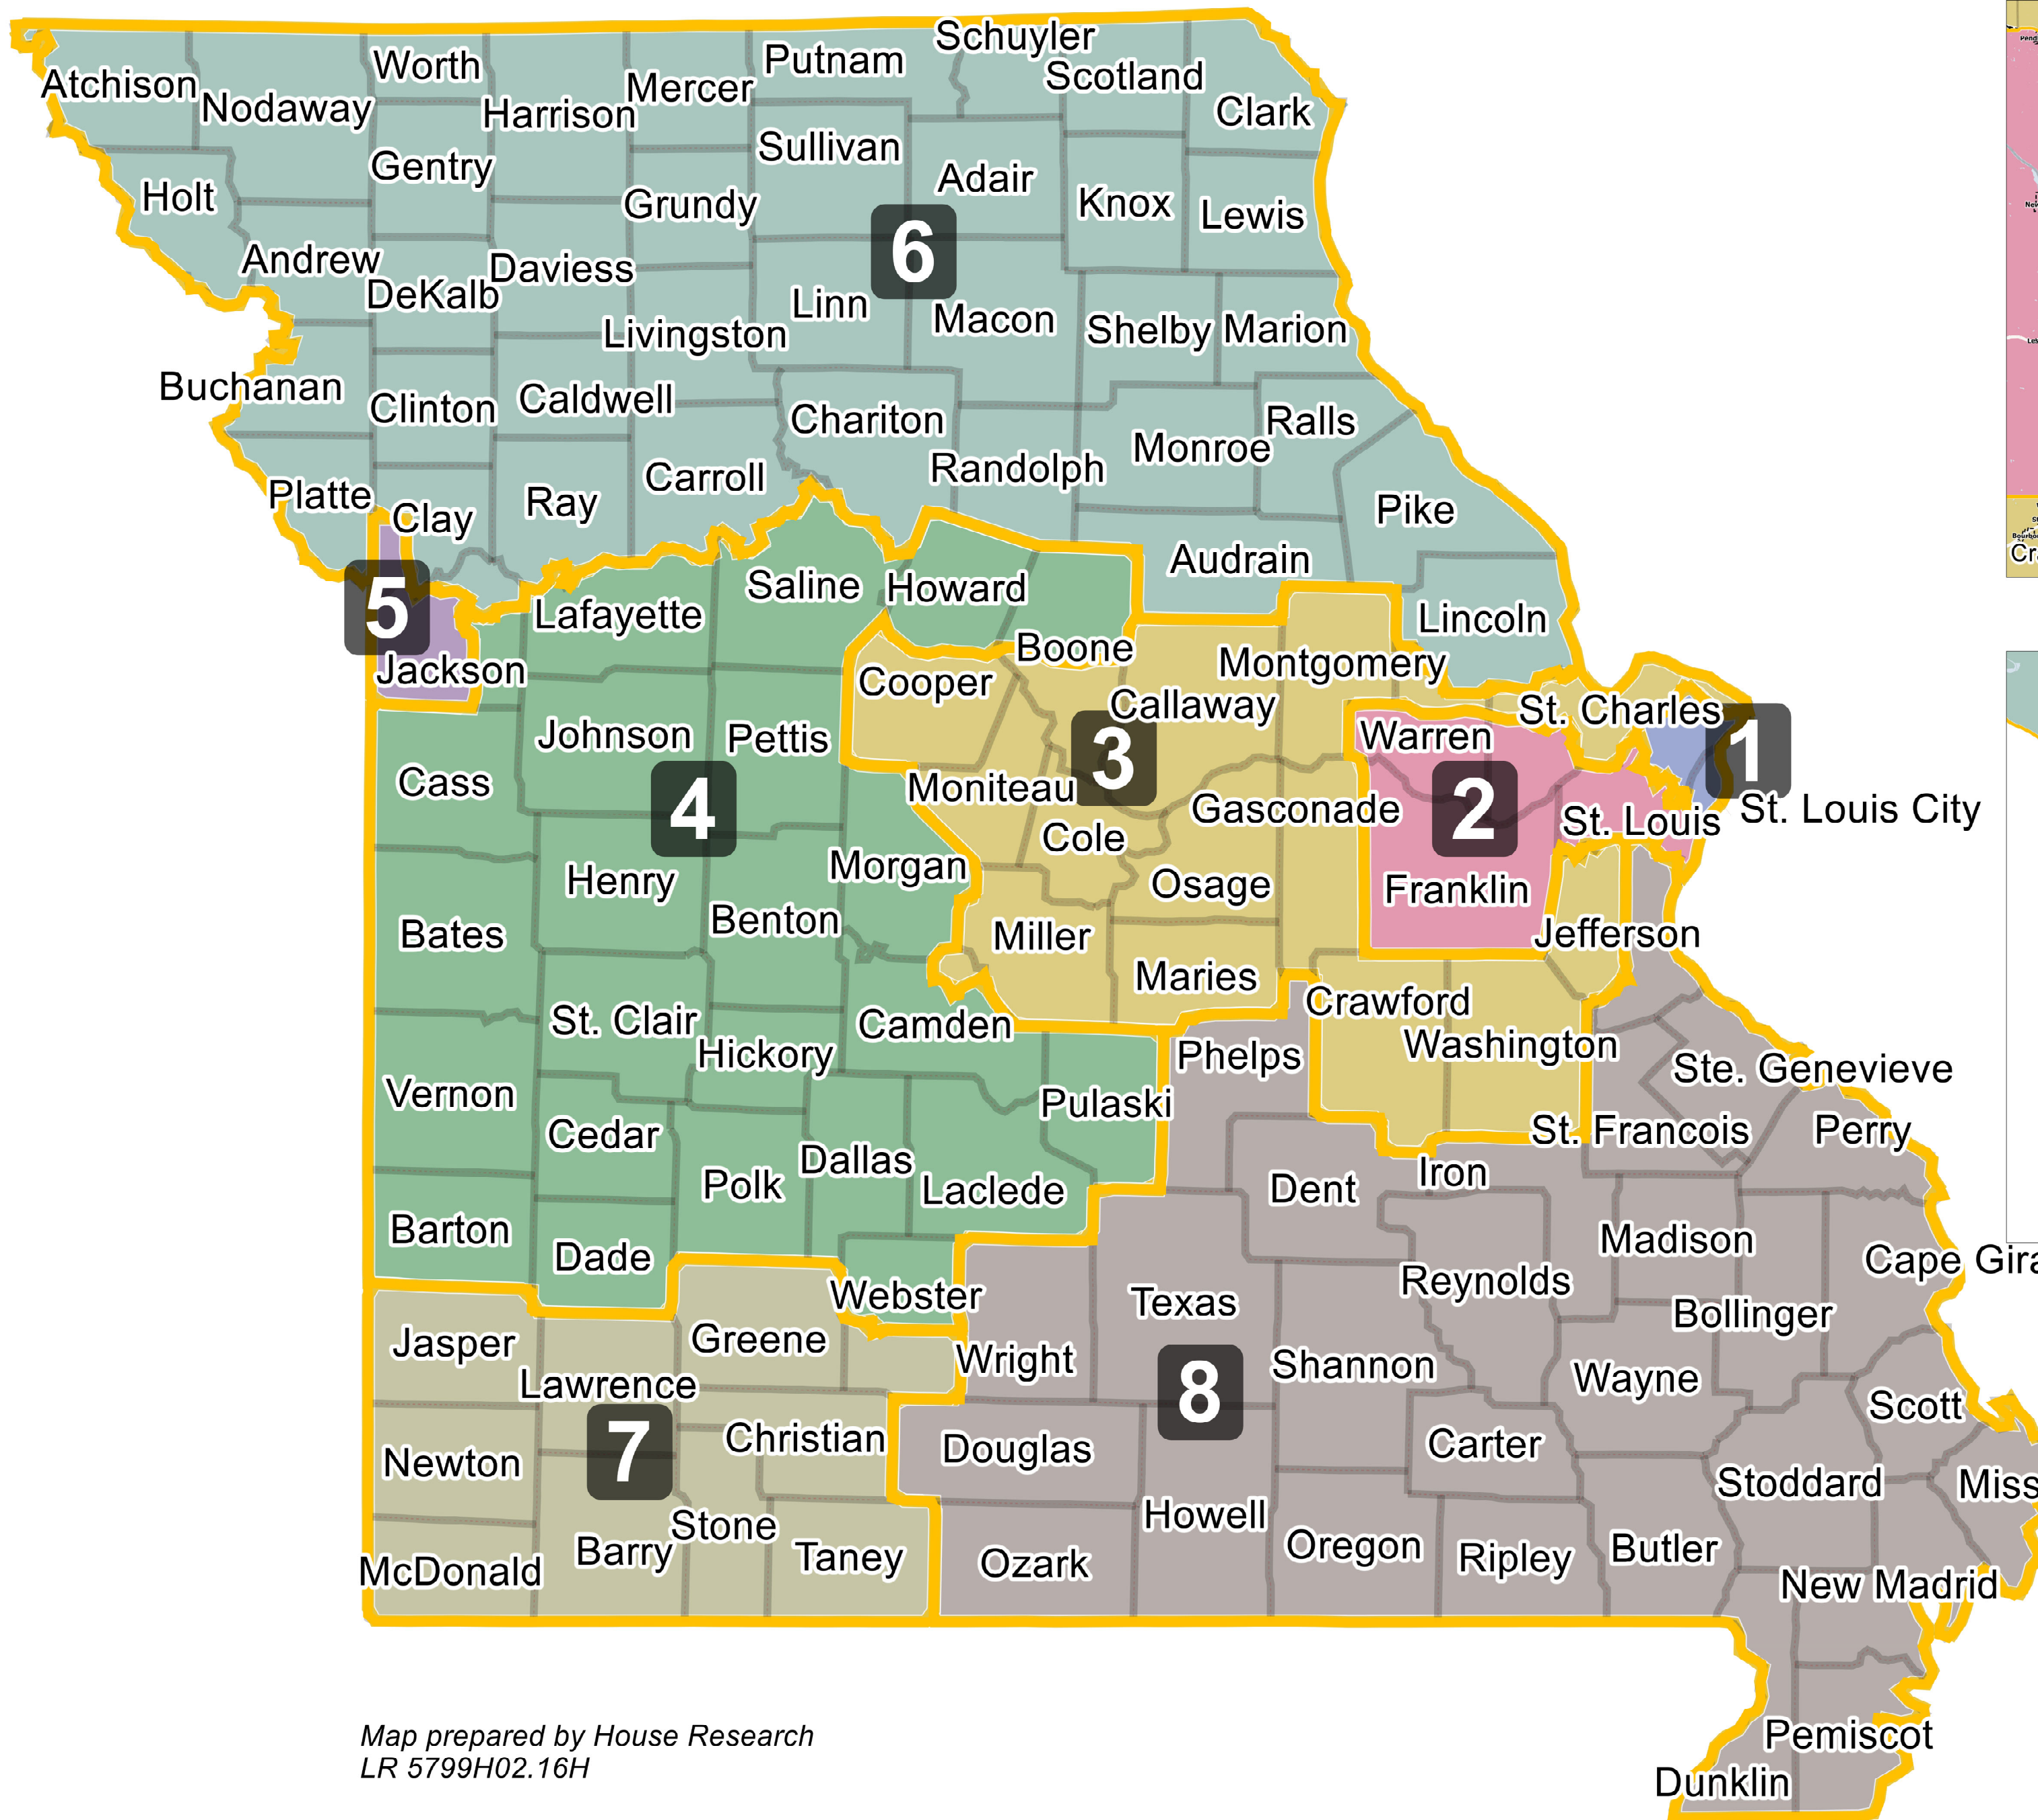

Proposed 2022 Missouri Congressional Districts (HCS HB 2909 Amendment _)

St Louis Area Detail

Kansas City Area Detail

Map prepared by House Research
LR 5799H02.16H