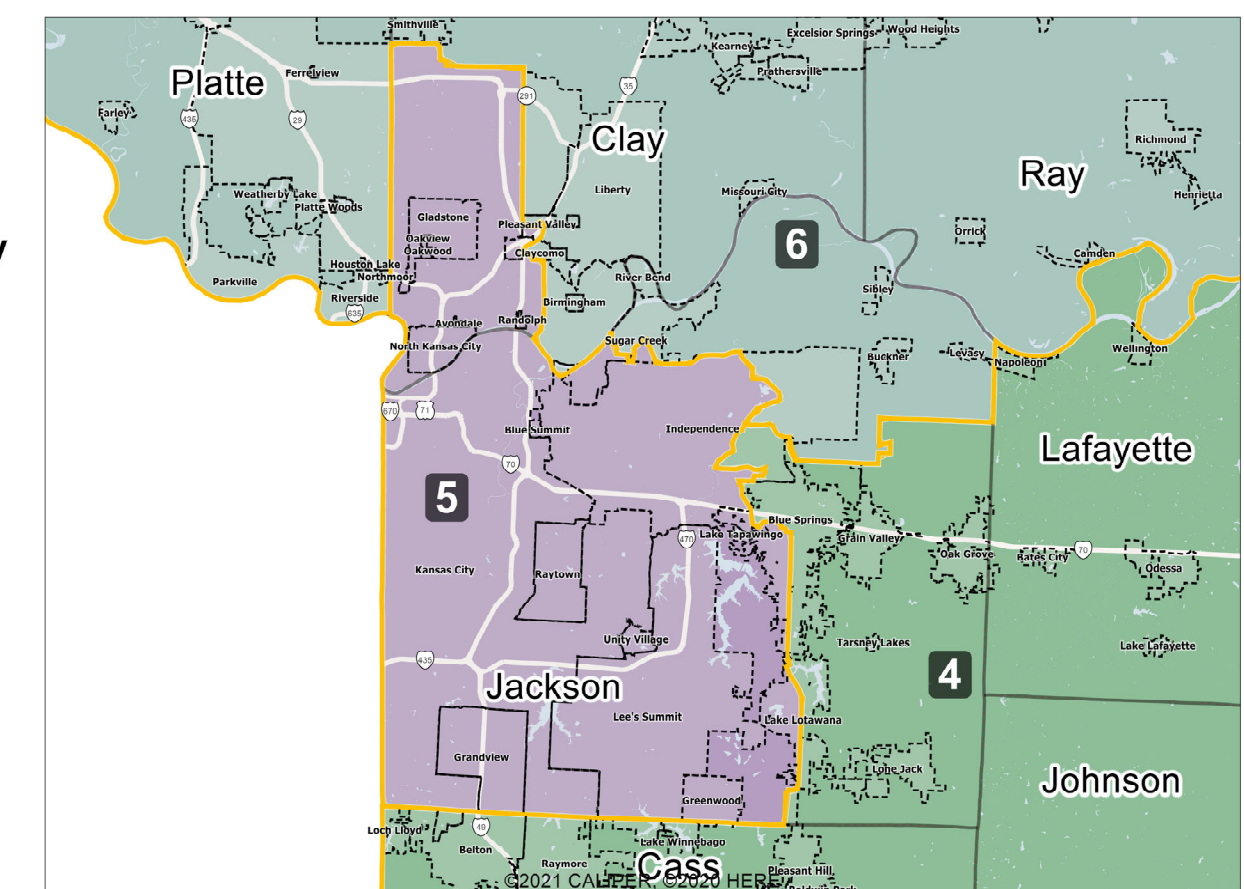

Proposed 2022 Missouri Congressional Districts (HCS HB 2909 Amendment _)

St Louis Area Detail

Kansas City Area Detail

Map prepared by House Research
LR 5799H02.16H