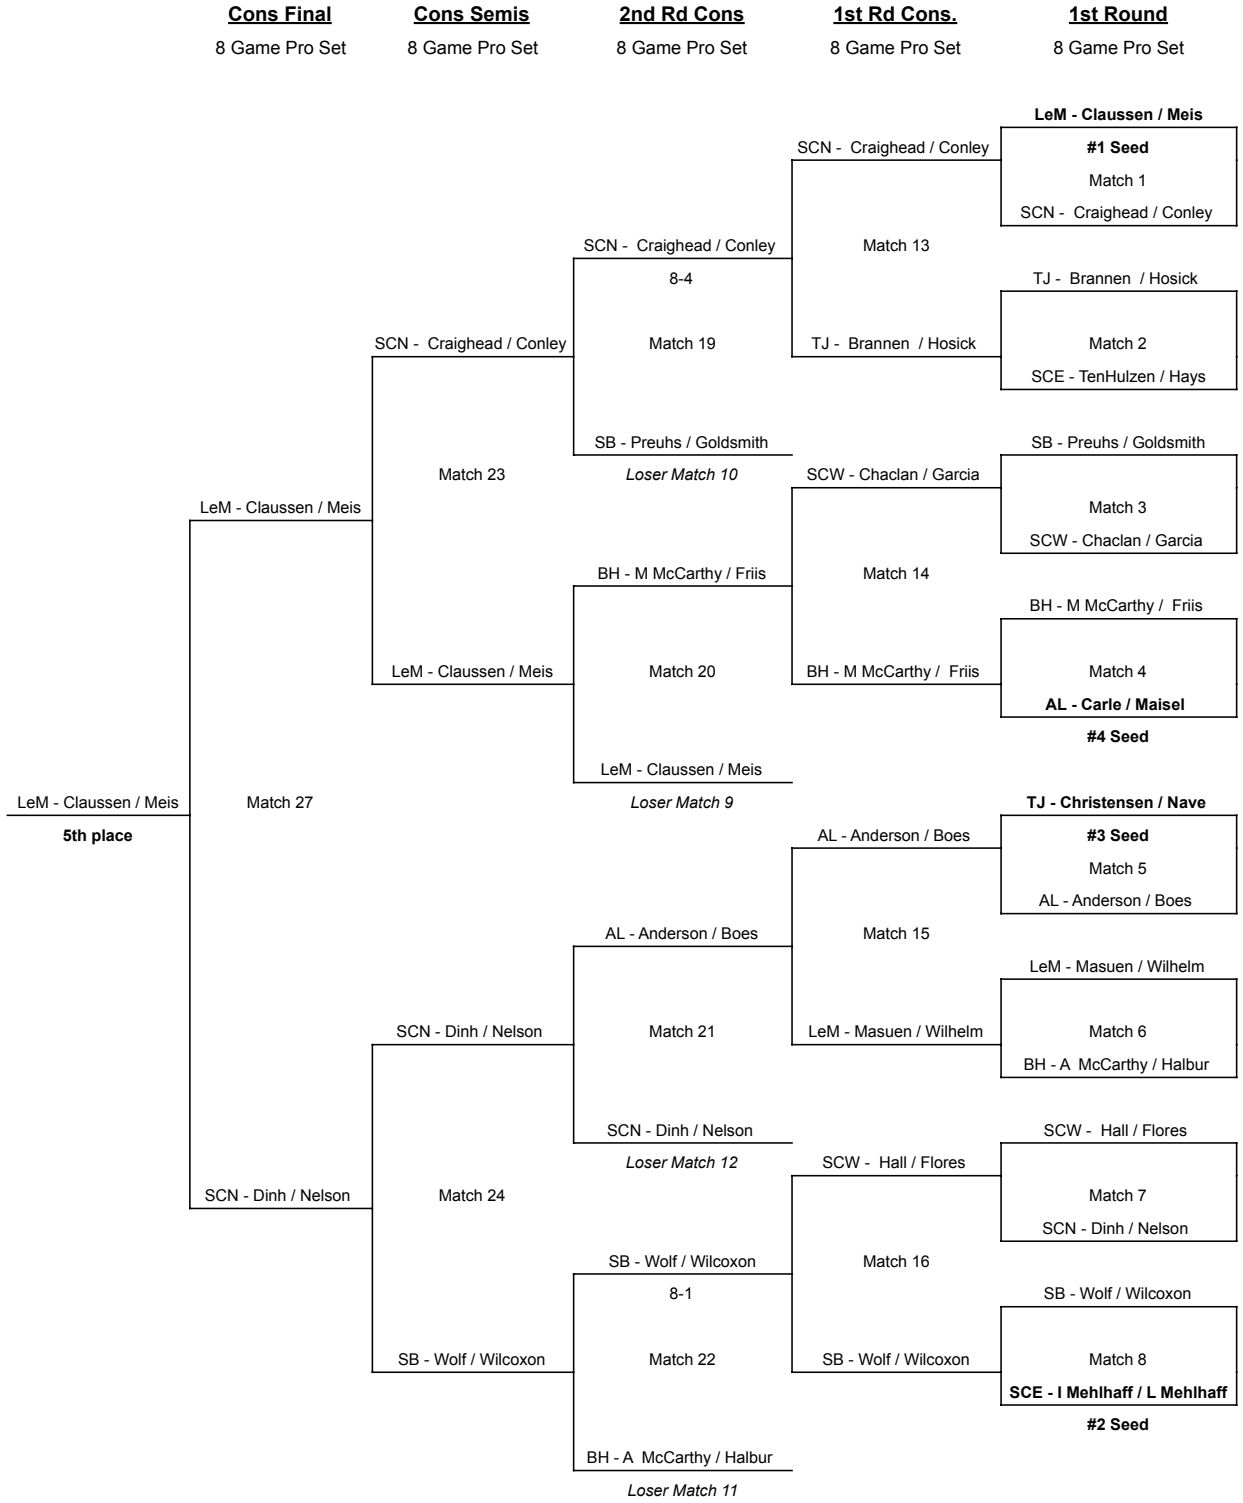

Missouri River Conference Girls Doub

Tables Tennis Tournament

Quarterfinals

8 Game Pro Set

Semifinals

8 Game Pro Set

Championship

8 Game Pro Set *