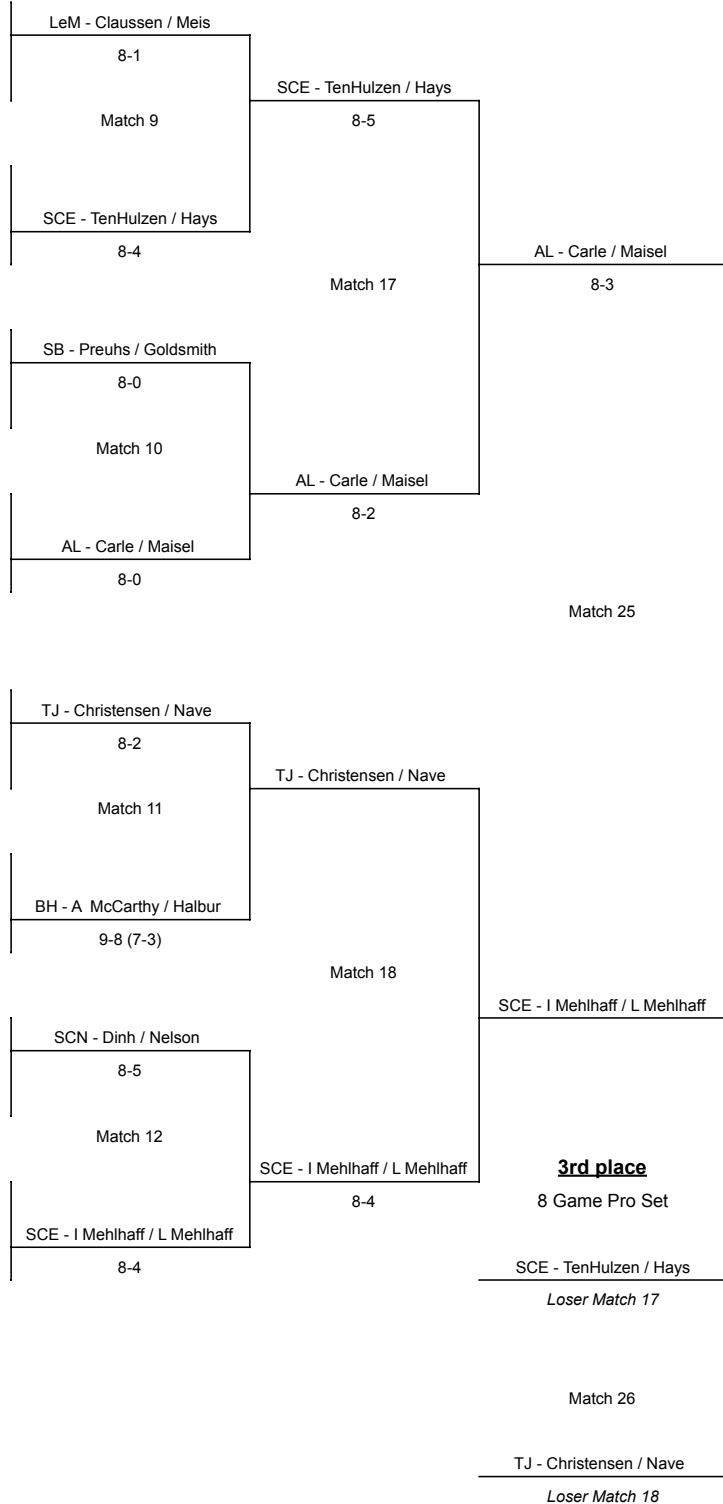

Missouri River Conference Girls Doub

Tables Tennis Tournament

Quarterfinals

8 Game Pro Set

Semifinals

8 Game Pro Set

Championship

8 Game Pro Set *

<u>Team Points Awarded</u>	<u>Record</u>
Champion: 18	4-0
Runner Up: 12	3-1
3rd: 10	3-1
4th: 6	2-2
5th: 5	4-1
6th: 4	3-2
7th/8th: 3	2-2
9th-12th: 2	Losers of 2nd Round
13th-16th: 0	Cons. (1-2)
	Losers of 1st Round
	Cons. (0-2)

Player

AL - Carle / Maisel

SCE - I Mehlhaff / L Mehlhaff

TJ - Christensen / Nave

SCE - TenHulzen / Hays

LeM - Claussen / Meis

SCN - Dinh / Nelson

SCN - Craighead / Conley