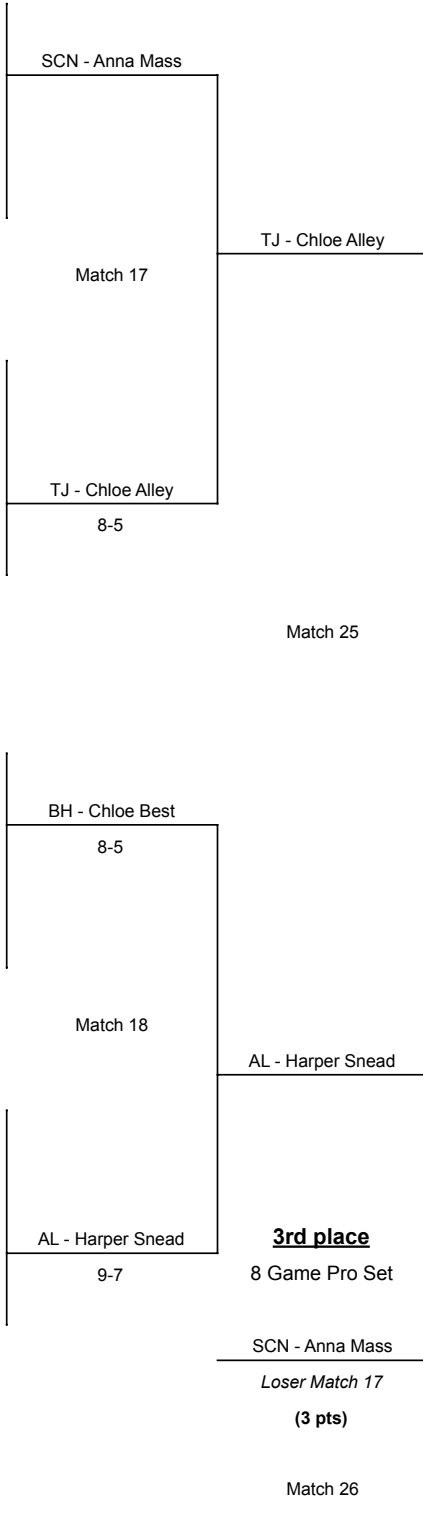

Tournament

Semifinals

8 Game Pro Set

Championship

8 Game Pro Set *

Team Points Awarded	Record	Player
Champion: 15	4-0	AL - Harper Snead
Runner Up: 10	3-1	TJ - Chloe Alley
3rd: 8	3-1	SCN - Anna Mass
4th: 6	2-2	BH - Chloe Best
5th: 5	4-1	SCN- Jeanie Le
6th: 4	3-2	LeM - Hannah Albrecht
7th/8th: 3	2-2	BH - Olivia Venne
		Lem -Claire Blezek
9th-12th: 2	Loser of	AL - Kylie Hansen
	2nd Round	SBL - Sophia Guntren
	Cons. (1-2)	TJ - Audrey VanSoelen
		SBL - Olivia Wegner
13th-16th: 0	Loser of	SCW - Jordan Krei
	1st Round	SCE - Jennifer Herrera
	Cons. (0-2)	SCW - Anh Huynh
		SCE - Grace Bruening

BH - Chloe Best

Loser Match 18