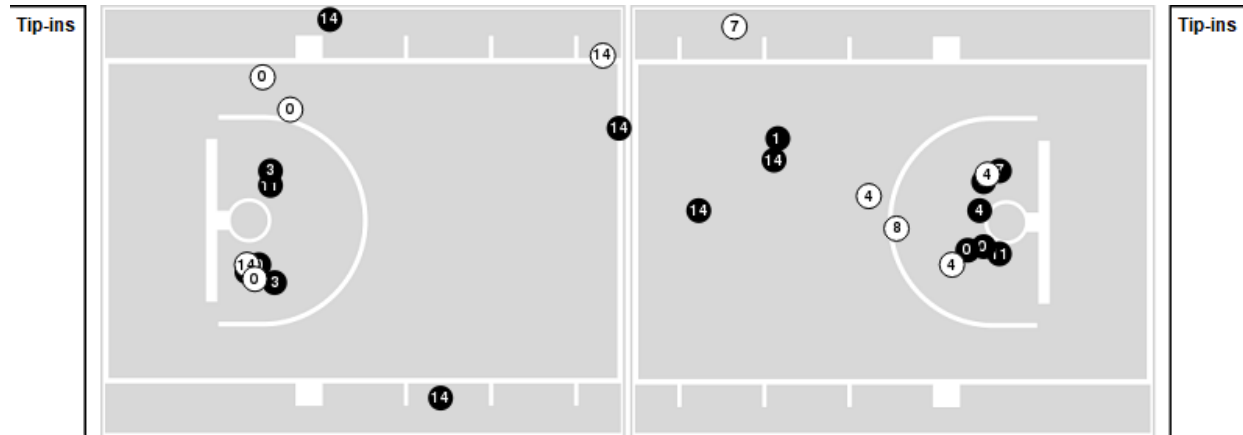

Blow Up Chart

● Made   ○ Missed   N - Player Number

Ole Miss	M/A	%
Field Goals	35/64	55
2 Points	22/34	65
3 Points	13/30	43
Free Throws	15/21	71

Ole Miss	M/A	%
Points in the Paint	30 (15 / 23)	65
Fast Break Points	8 (5/6)	83
Second Chance Points	2 (1/3)	33
Effective FG%	65