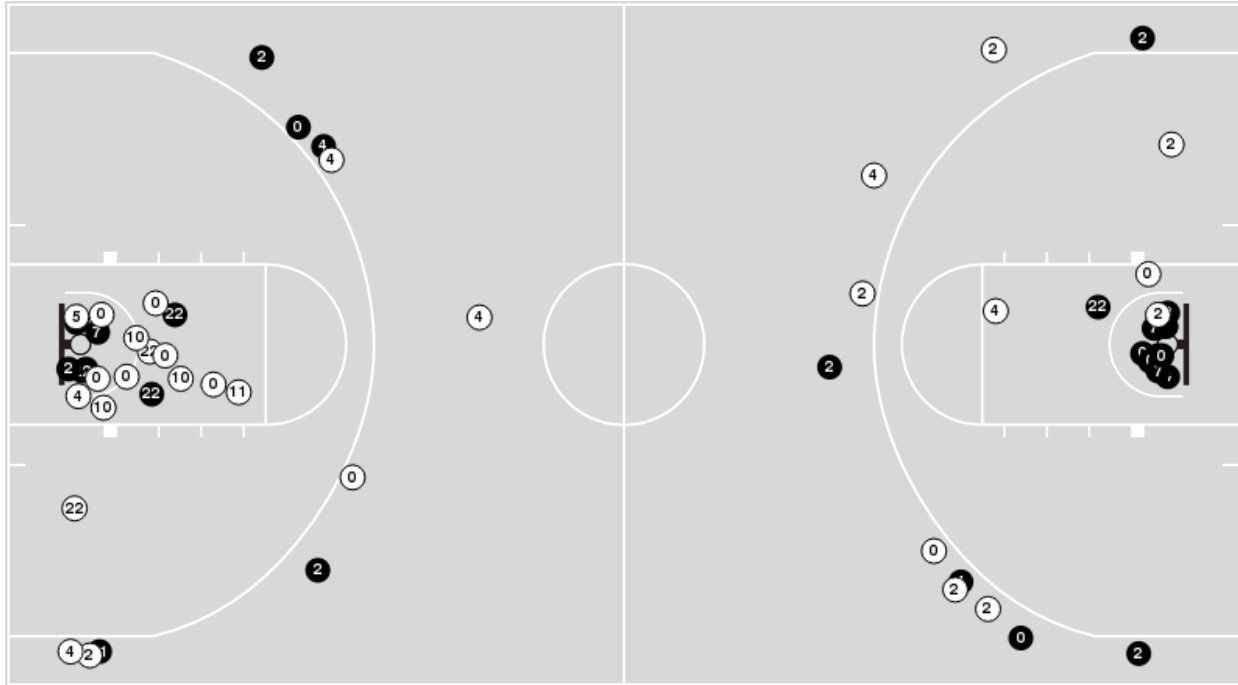

Officials: Doug Shows, Steven Anderson, Byron Jarrett

Players => AllFG Types=>AllResults=>All
Kentucky

All Field Goals