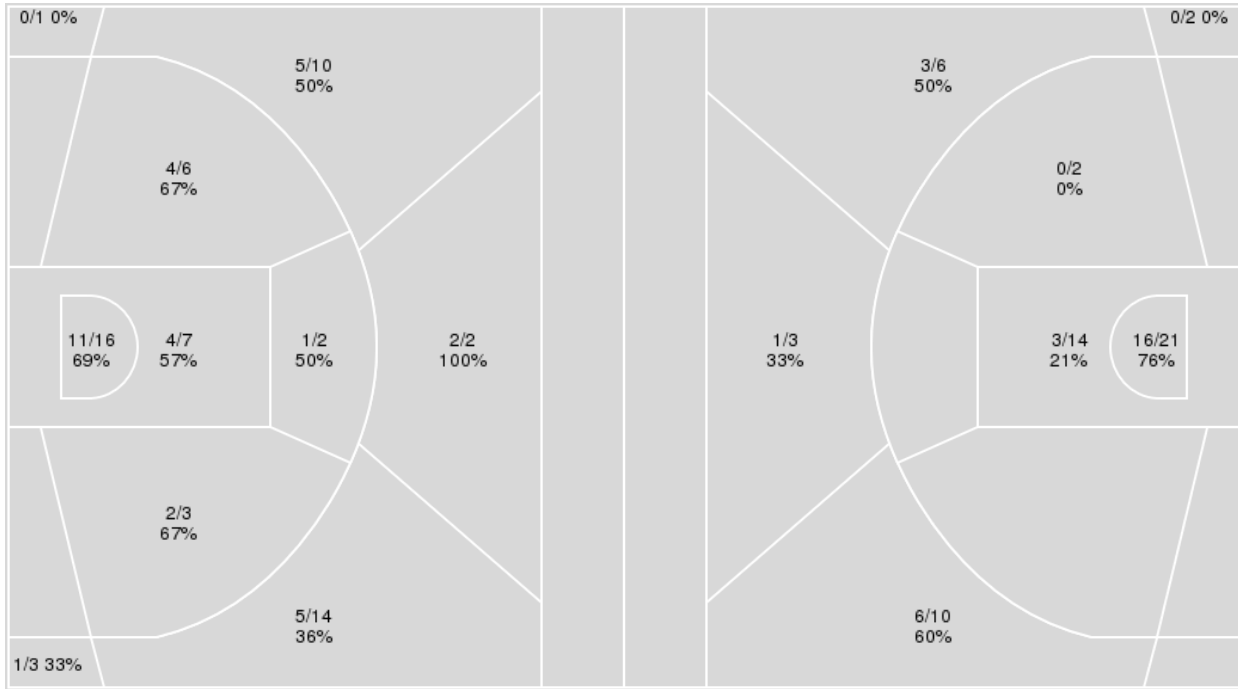

Kentucky at Ole Miss

02/04/25 The Sandy and John Black Pavilion at Ole Miss, Oxford, Miss.
2024-25 Men's Basketball

Game Time: 6:00 PM
Game Duration: 2:03
Attendance: 9,128

Officials: Doug Shows, Steven Anderson, Byron Jarrett

{ Players => 0, 1, 3, 4, 5, 6, 7, 8, 10, 11, 14, 21, 22, 31, 55; } FG Types { Players => All; } FG Types => All; Results => All;
=> All; Results => All;

Ole Miss

Kentucky

Ole Miss	M/A	%
Field Goals	35/64	55
2 Points	22/34	65
3 Points	13/30	43
Free Throws	15/21	71

Kentucky	M/A	%
Field Goals	29/58	50
2 Points	19/37	51
3 Points	10/21	48
Free Throws	16/22	73