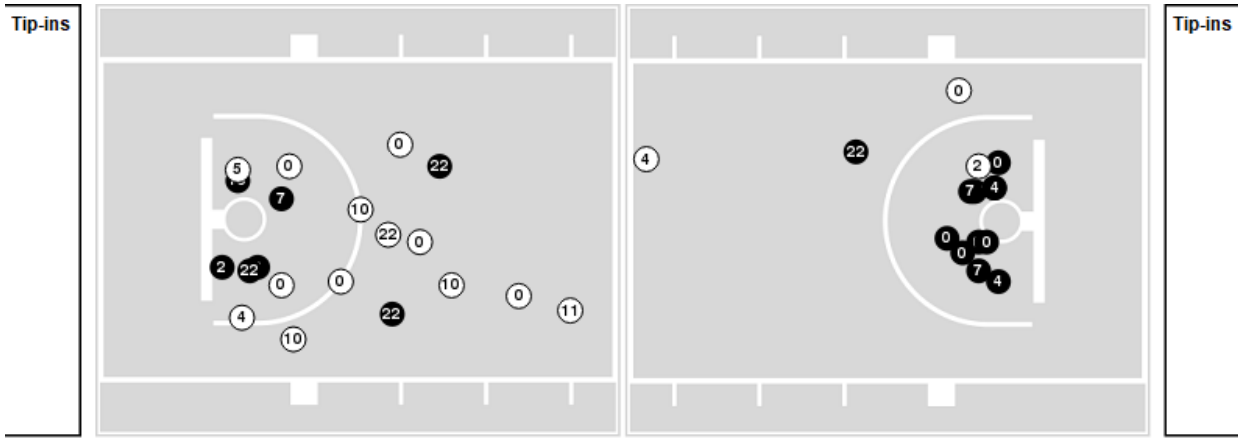

Blow Up Chart

N Made   **O** Missed   **N** - Player Number

Kentucky	M/A	%
Field Goals	29/58	50
2 Points	19/37	51
3 Points	10/21	48
Free Throws	16/22	73

Kentucky	M/A	%
Points in the Paint	38 (19 / 35)	54
Fast Break Points	13 (5/5)	100
Second Chance Points	6 (3/6)	50
Effective FG%	59