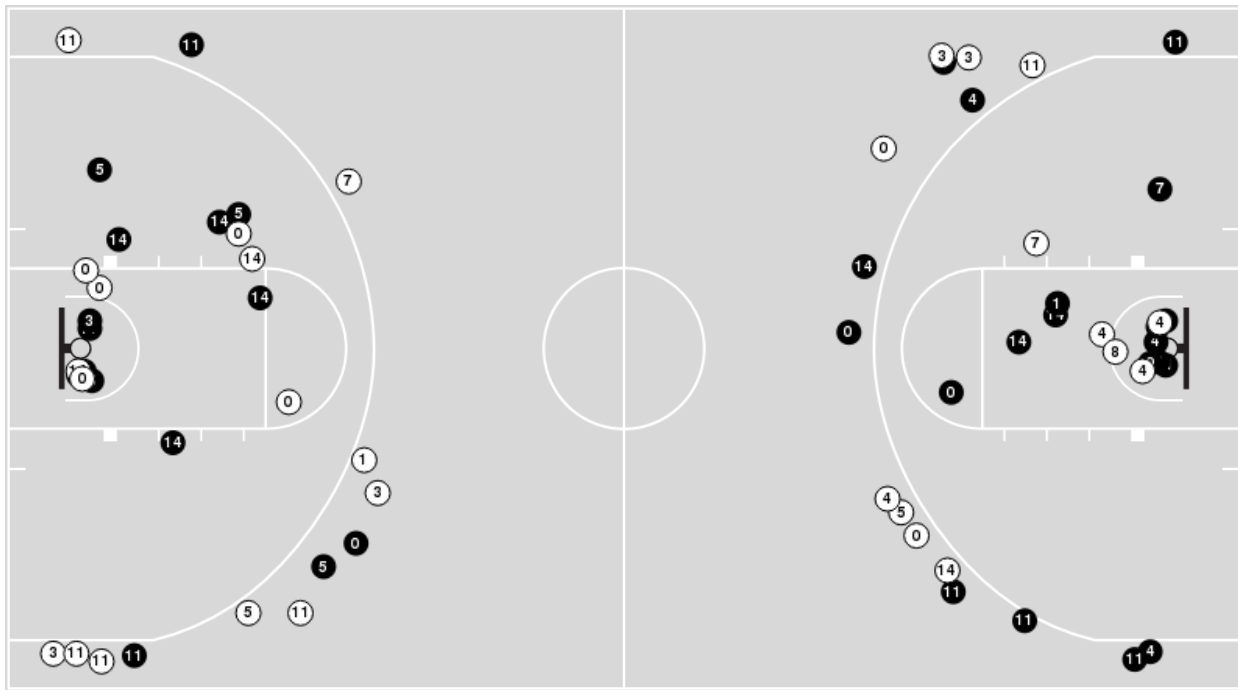

Kentucky at Ole Miss

02/04/25 The Sandy and John Black Pavilion at Ole Miss, Oxford, Miss.
2024-25 Men's Basketball

Game Time: 6:00 PM
Game Duration: 2:03
Attendance: 9,128

Officials: Doug Shows, Steven Anderson, Byron Jarrett

Players => 0, 1, 3, 4, 5, 6, 7, 8, 10, 11, 14, 21, 22, 31, 55FG Types=>AllResults=>All

Ole Miss

All Field Goals