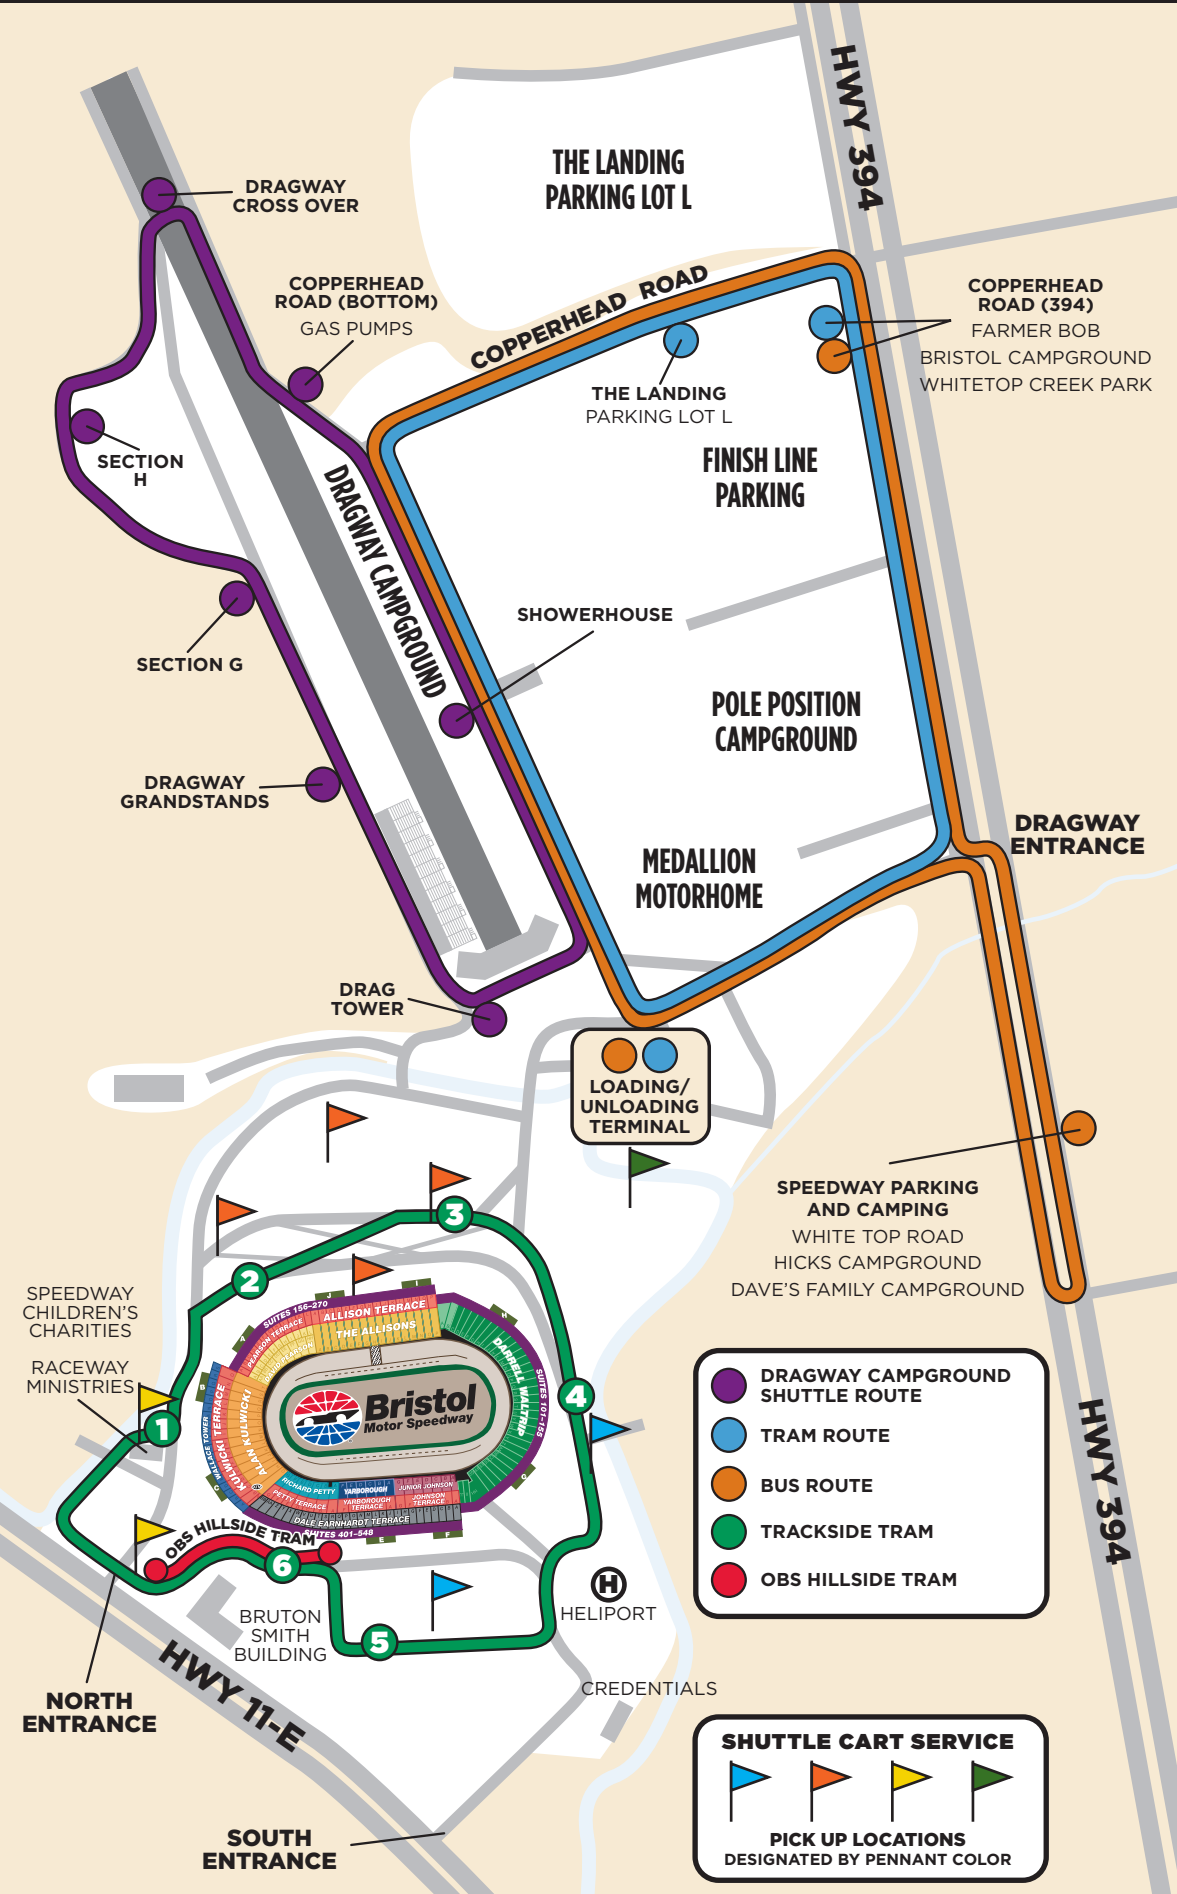

BMS TRANSPORTATION SYSTEM MAP

- 1** Gates 3 and 4
Kulwicki and Wallace Grandstands
Blue Bridge
Earhart Campgrounds
Souvenirs
- 2** Gates 1, 2, 15, 16 and 17
Pearson and Allison's Grandstands
Yellow Bridge
- 3** Gates 13, 15, 16 and 17
Waltrip and Allison's Grandstands
Souvenirs and Display
Hospitality Village
Hwy 394 and Dragway Campgrounds
Bristol Fan Zone Stage

- 4** Gates 10 and 11
Waltrip Grandstand
Garage Entrance
Red Bridge
All-American and Red Barn Campgrounds
- 5** Gates 7 and 8
Earnhardt, Johnson and
Yarborough Grandstands
- 6** Gate 5
Earnhardt and Petty Grandstands
Bruton Smith Building - Speedway Offices
Main Ticket Office
Souvenir Store