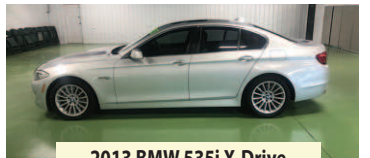

SPECIAL! ~~\$39,900~~

2015 Mercedes Benz C 250

Only 34K miles ST# 357248

WAS ~~\$24,900~~ NOW ~~\$21,900~~

2018 Infiniti Q50

AWD ST# 432068

WAS ~~\$29,900~~ NOW ~~\$27,900~~

2013 BMW 535i X-Drive