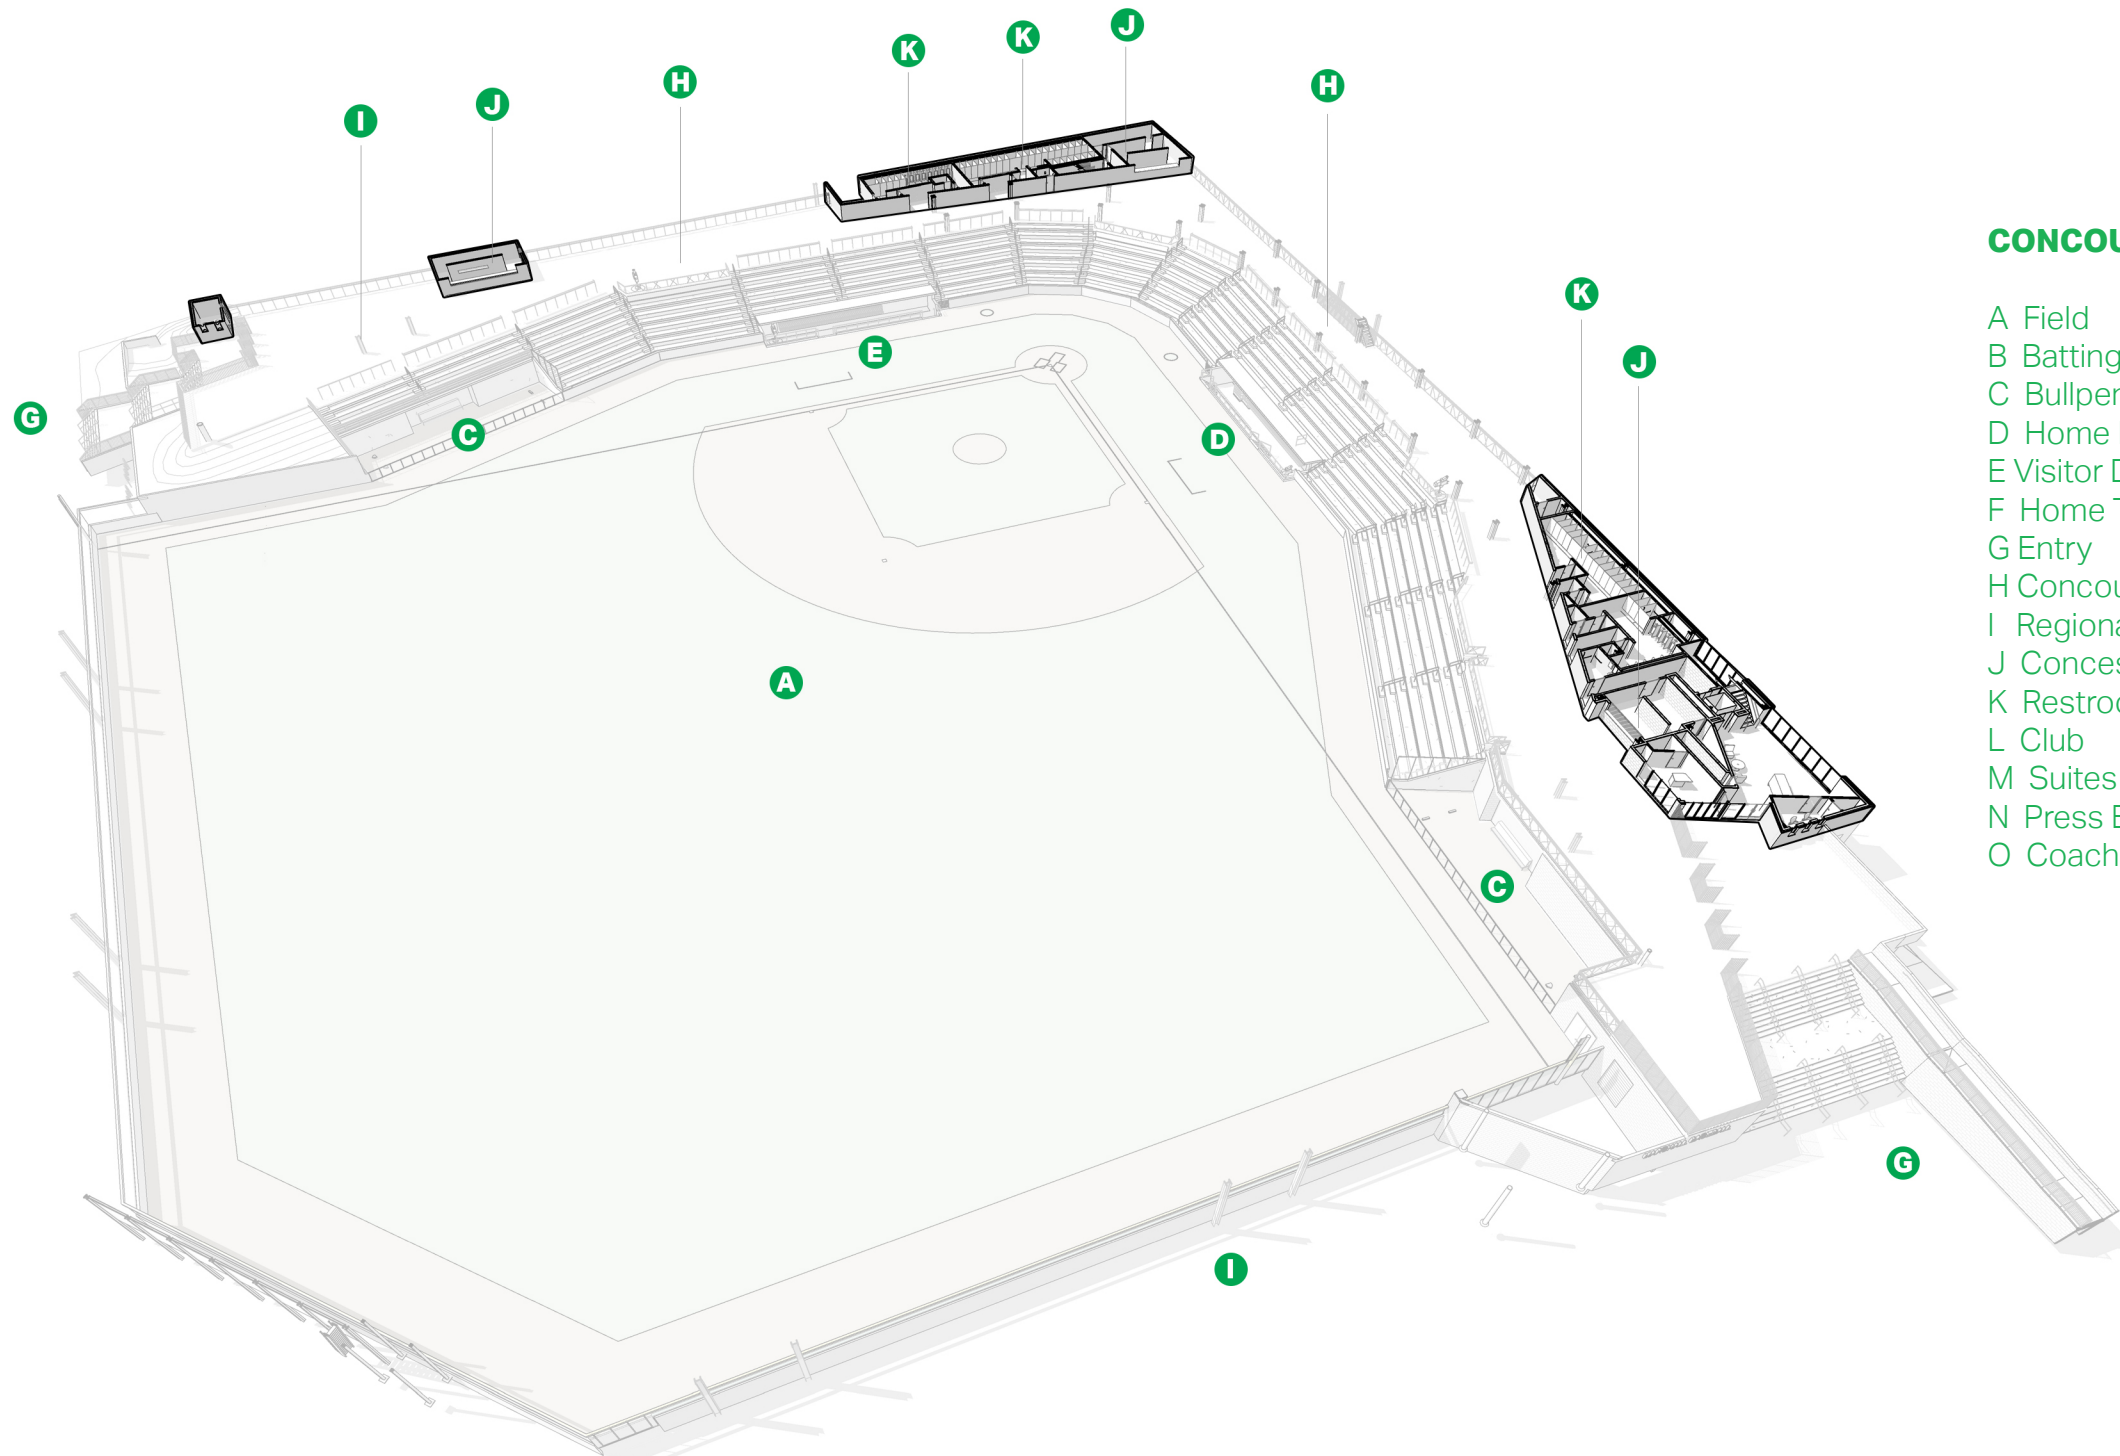

West Elevation

AECOM

FIELD LEVEL

- A Field
- B Batting Cages
- C Bullpens
- D Home Dugout
- E Visitor Dugout
- F Home Team Clubhouse
- G Entry
- H Concourse
- I Regional Seating
- J Concessions
- K Restrooms
- L Club
- M Suites
- N Press Box
- O Coaching Offices

CONCOURSE LEVEL

- A Field
- B Batting Cages
- C Bullpens
- D Home Dugout
- E Visitor Dugout
- F Home Team Clubhouse
- G Entry
- H Concourse
- I Regional Seating
- J Concessions
- K Restrooms
- L Club
- M Suites
- N Press Box
- O Coaching Offices