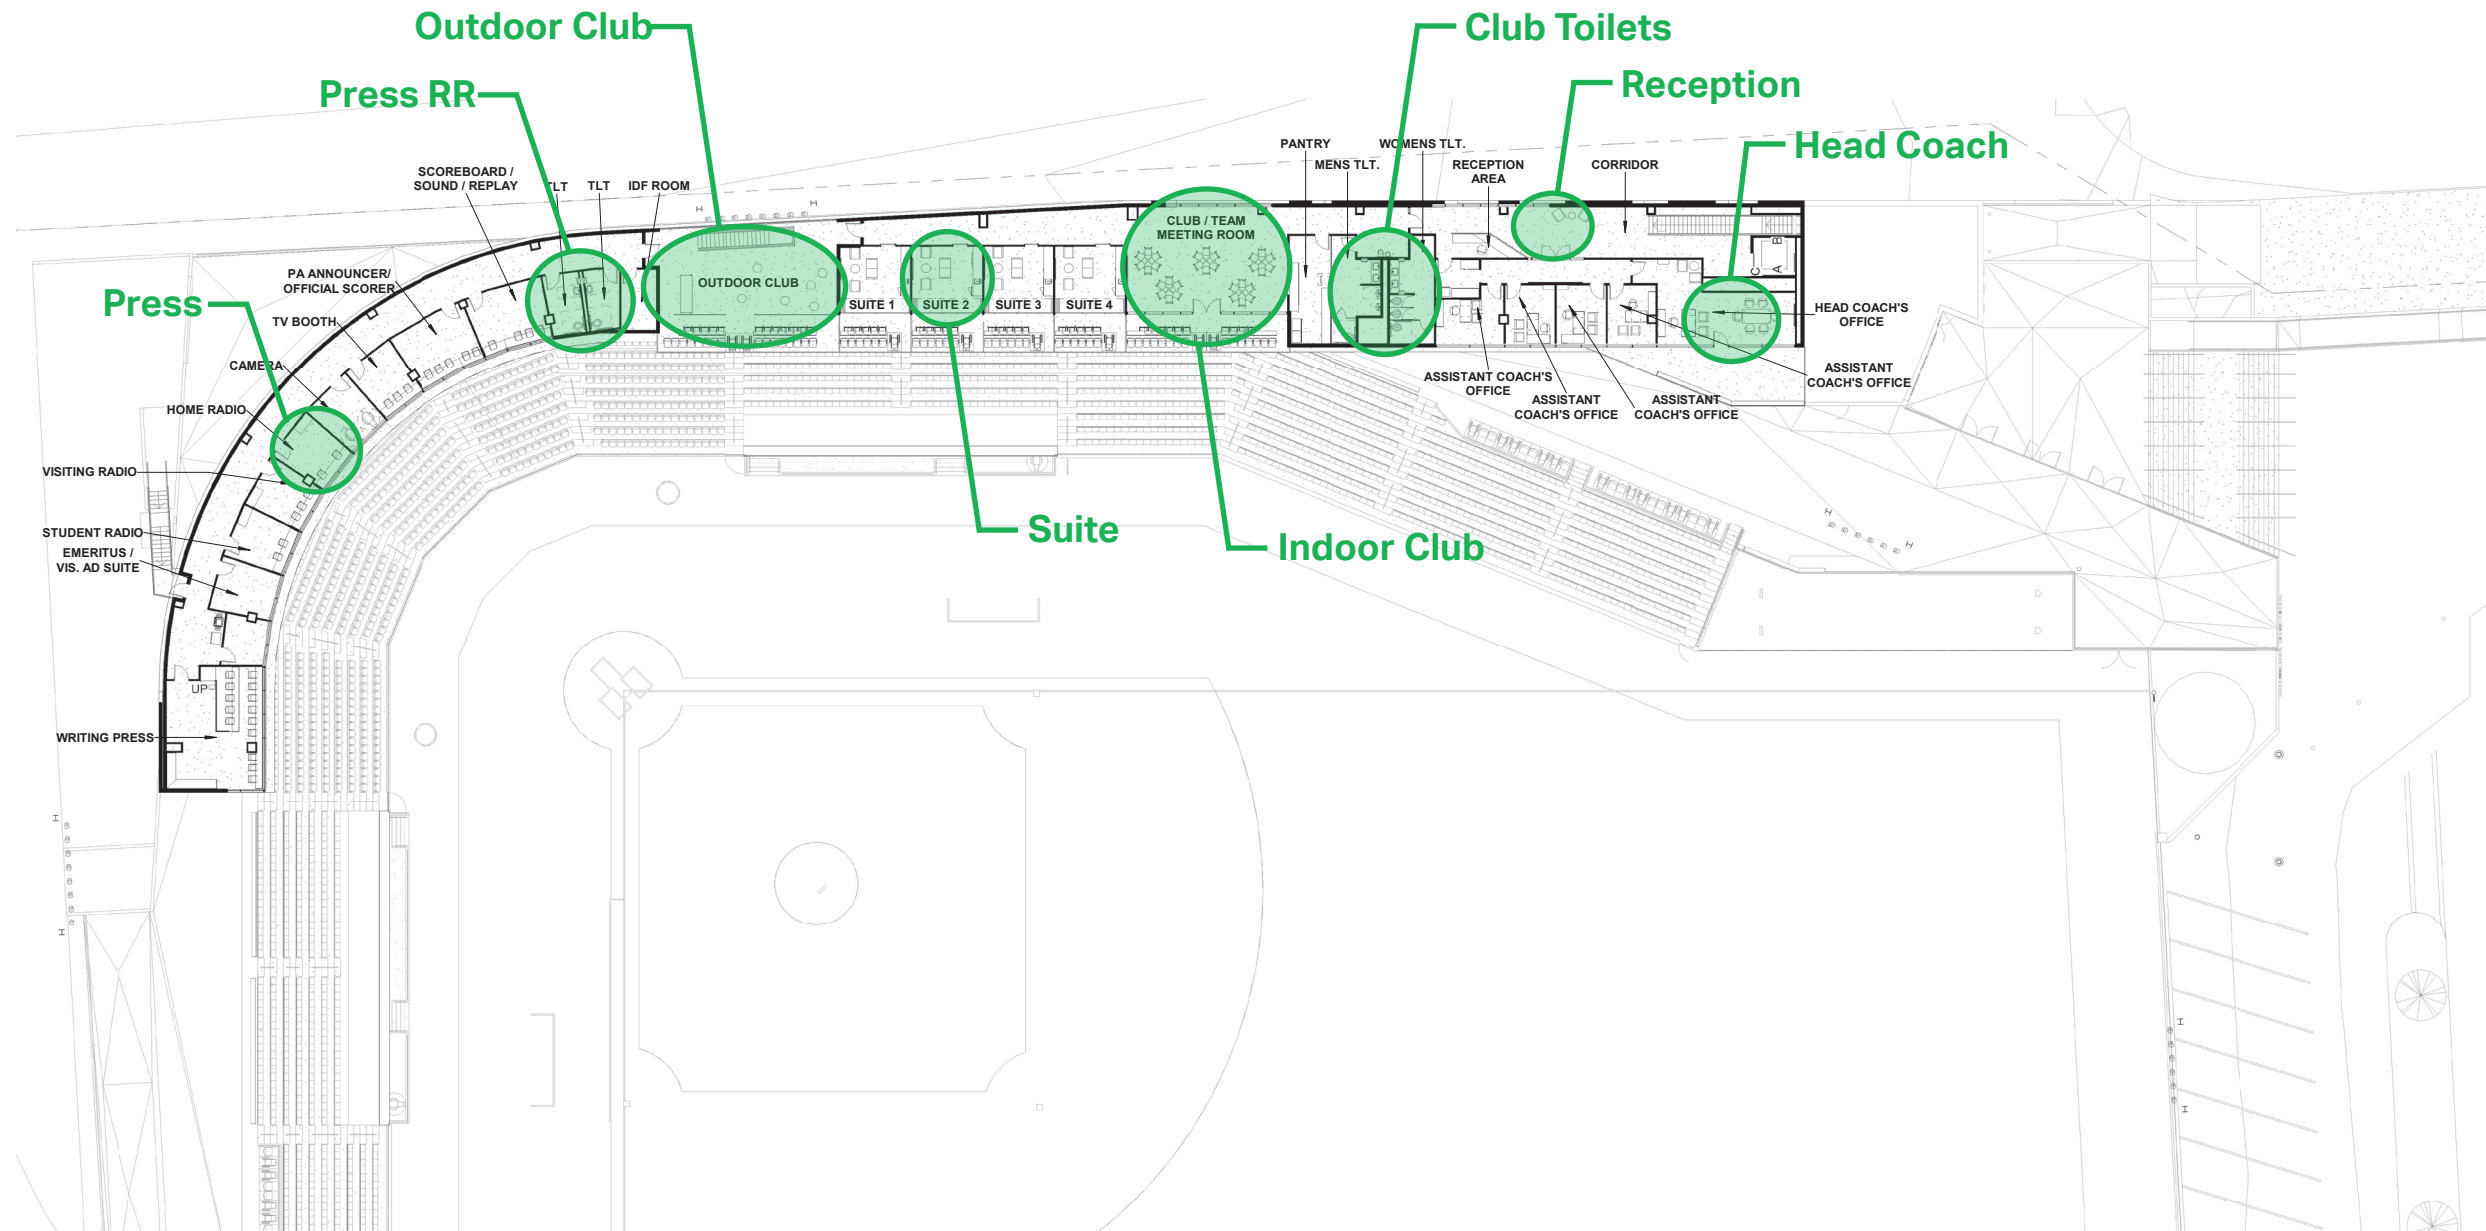

CONCOURSE LEVEL

- A Field
- B Batting Cages
- C Bullpens
- D Home Dugout
- E Visitor Dugout
- F Home Team Clubhouse
- G Entry
- H Concourse
- I Regional Seating
- J Concessions
- K Restrooms
- L Club
- M Suites
- N Press Box
- O Coaching Offices

CLUB / SUITE / PRESS LEVEL

- A Field
- B Batting Cages
- C Bullpens
- D Home Dugout
- E Visitor Dugout
- F Home Team Clubhouse
- G Entry
- H Concourse
- I Regional Seating
- J Concessions
- K Restrooms
- L Club
- M Suites
- N Press Box
- O Coaching Offices

Marshall University Ballpark

Overall Ballpark View

AECOM

Marshall University Ballpark

Finish Board

AECOM

Home Team Locker Room / RR / Shower / Players Lounge

Aux. Locker Room

Team Film

Training Room

Batting Cages

Visiting Team Locker Room / RR / Shower

Officials Locker Room / RR / Shower

3
BLANTON

5
HOFFMAN

8
LOVELY