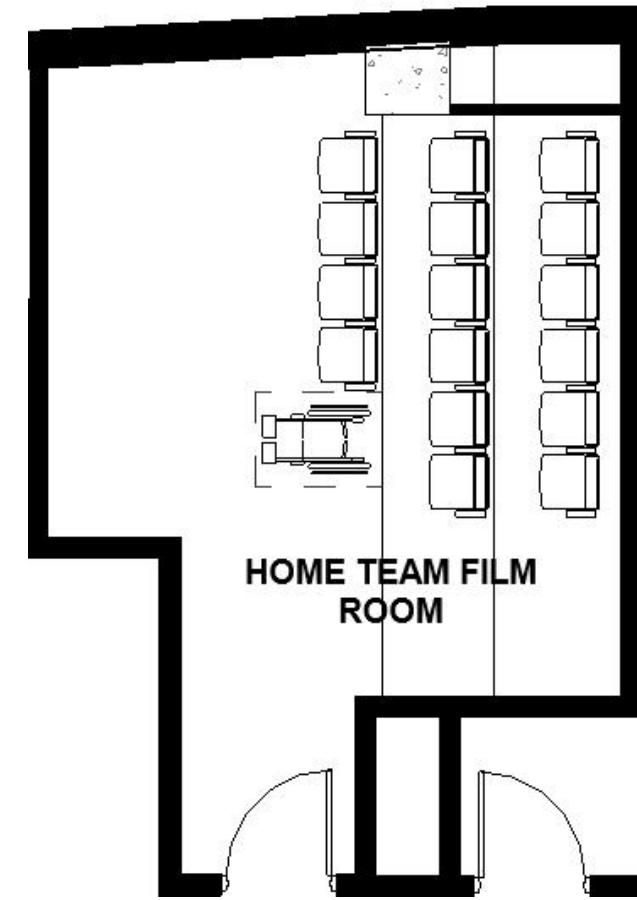

West Elevation

AECOM

FIELD LEVEL

- A Field
- B Batting Cages
- C Bullpens
- D Home Dugout
- E Visitor Dugout
- F Home Team Clubhouse
- G Entry
- H Concourse
- I Regional Seating
- J Concessions
- K Restrooms
- L Club
- M Suites
- N Press Box
- O Coaching Offices

CONCOURSE LEVEL

- A Field
- B Batting Cages
- C Bullpens
- D Home Dugout
- E Visitor Dugout
- F Home Team Clubhouse
- G Entry
- H Concourse
- I Regional Seating
- J Concessions
- K Restrooms
- L Club
- M Suites
- N Press Box
- O Coaching Offices

CLUB / SUITE / PRESS LEVEL

- A Field
- B Batting Cages
- C Bullpens
- D Home Dugout
- E Visitor Dugout
- F Home Team Clubhouse
- G Entry
- H Concourse
- I Regional Seating
- J Concessions
- K Restrooms
- L Club
- M Suites
- N Press Box
- O Coaching Offices

28
KWATKOWSKI

Marshall University Ballpark

Indoor Club

AECOM

Paint - wall

Rubber wall base

Carpet

Paint - wall