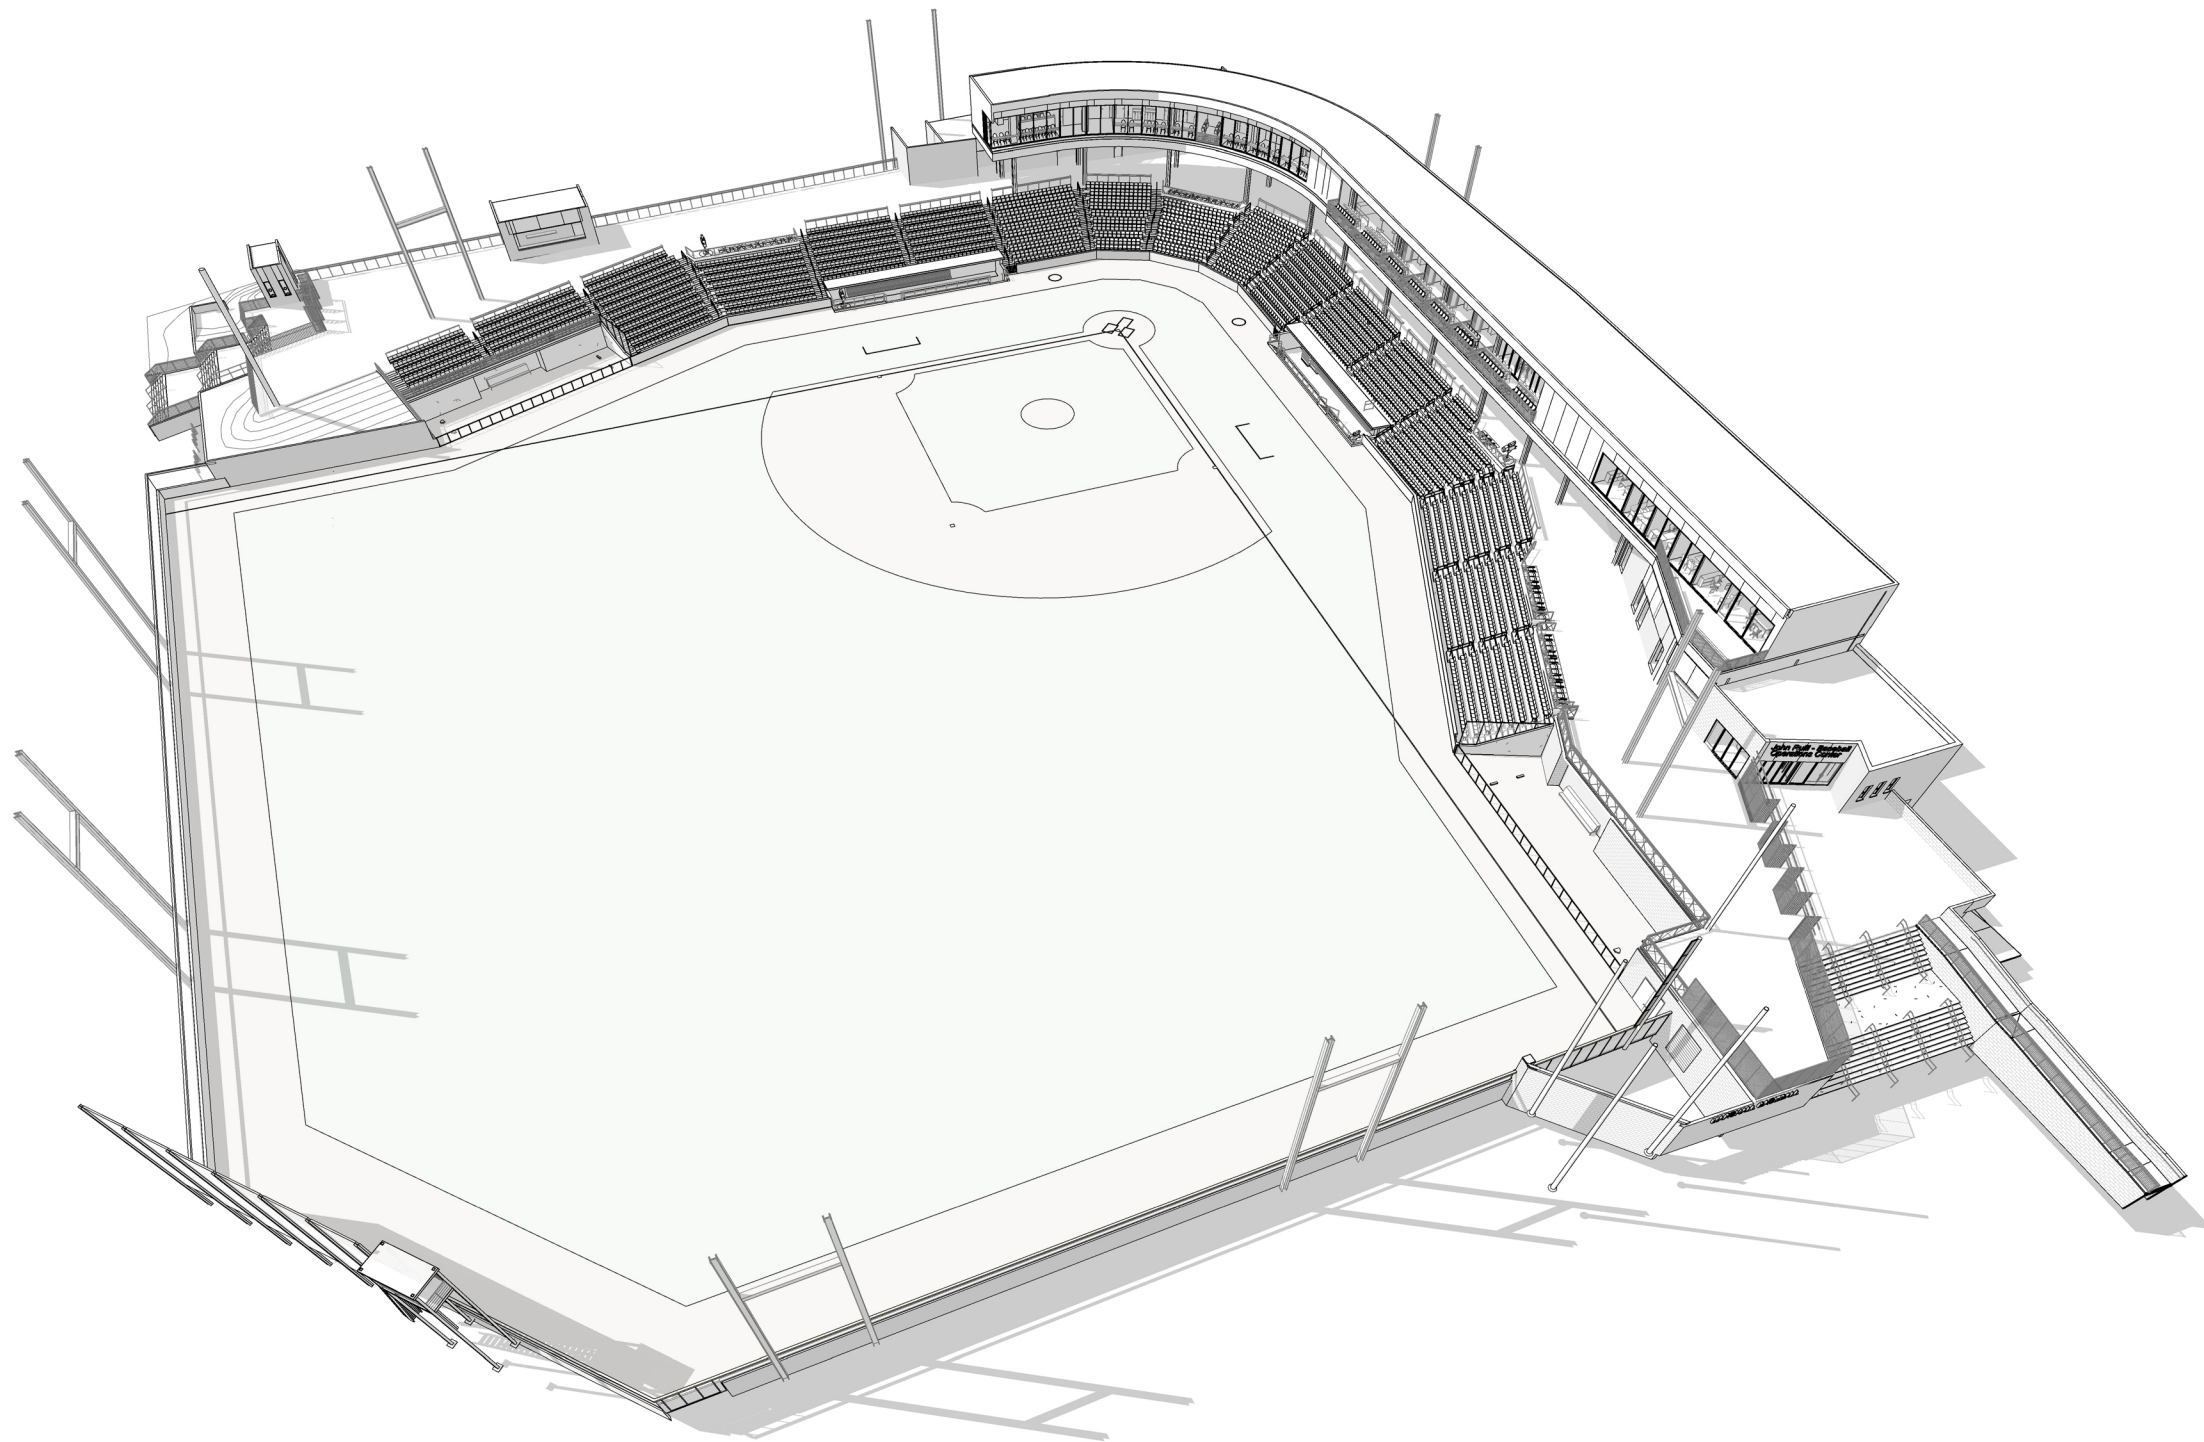

West Elevation

AECOM

FIELD LEVEL

- A Field
- B Batting Cages
- C Bullpens
- D Home Dugout
- E Visitor Dugout
- F Home Team Clubhouse
- G Entry
- H Concourse
- I Regional Seating
- J Concessions
- K Restrooms
- L Club
- M Suites
- N Press Box
- O Coaching Offices

CONCOURSE LEVEL

- A Field
- B Batting Cages
- C Bullpens
- D Home Dugout
- E Visitor Dugout
- F Home Team Clubhouse
- G Entry
- H Concourse
- I Regional Seating
- J Concessions
- K Restrooms
- L Club
- M Suites
- N Press Box
- O Coaching Offices

CLUB / SUITE / PRESS LEVEL

- A Field
- B Batting Cages
- C Bullpens
- D Home Dugout
- E Visitor Dugout
- F Home Team Clubhouse
- G Entry
- H Concourse
- I Regional Seating
- J Concessions
- K Restrooms
- L Club
- M Suites
- N Press Box
- O Coaching Offices