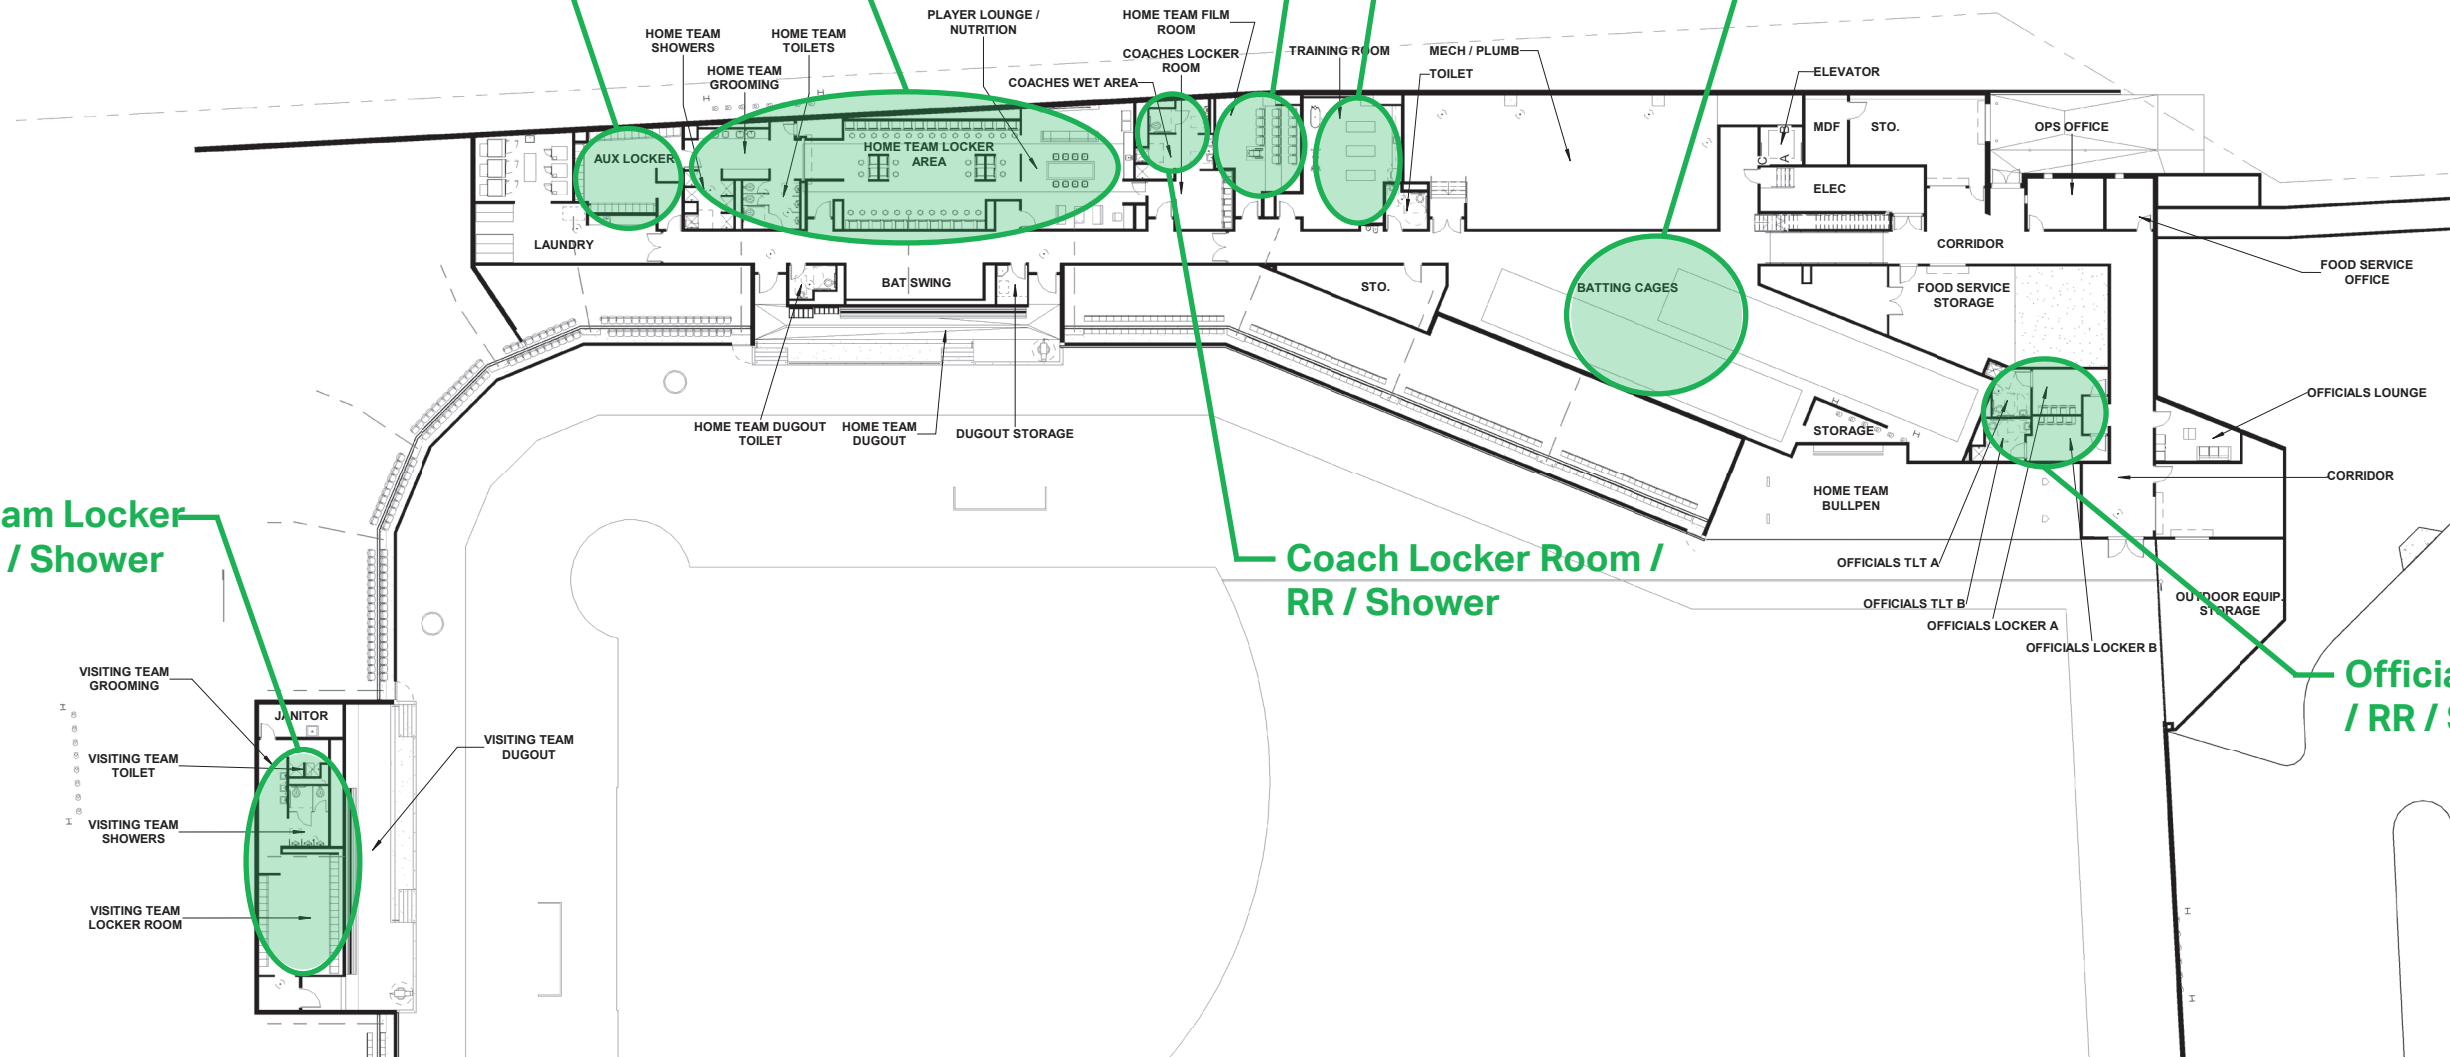

Home Team Locker Room / RR / Shower / Players Lounge

Aux. Locker Room

Team Film

Training Room

Batting Cages

Visiting Team Locker Room / RR / Shower

Officials Locker Room / RR / Shower