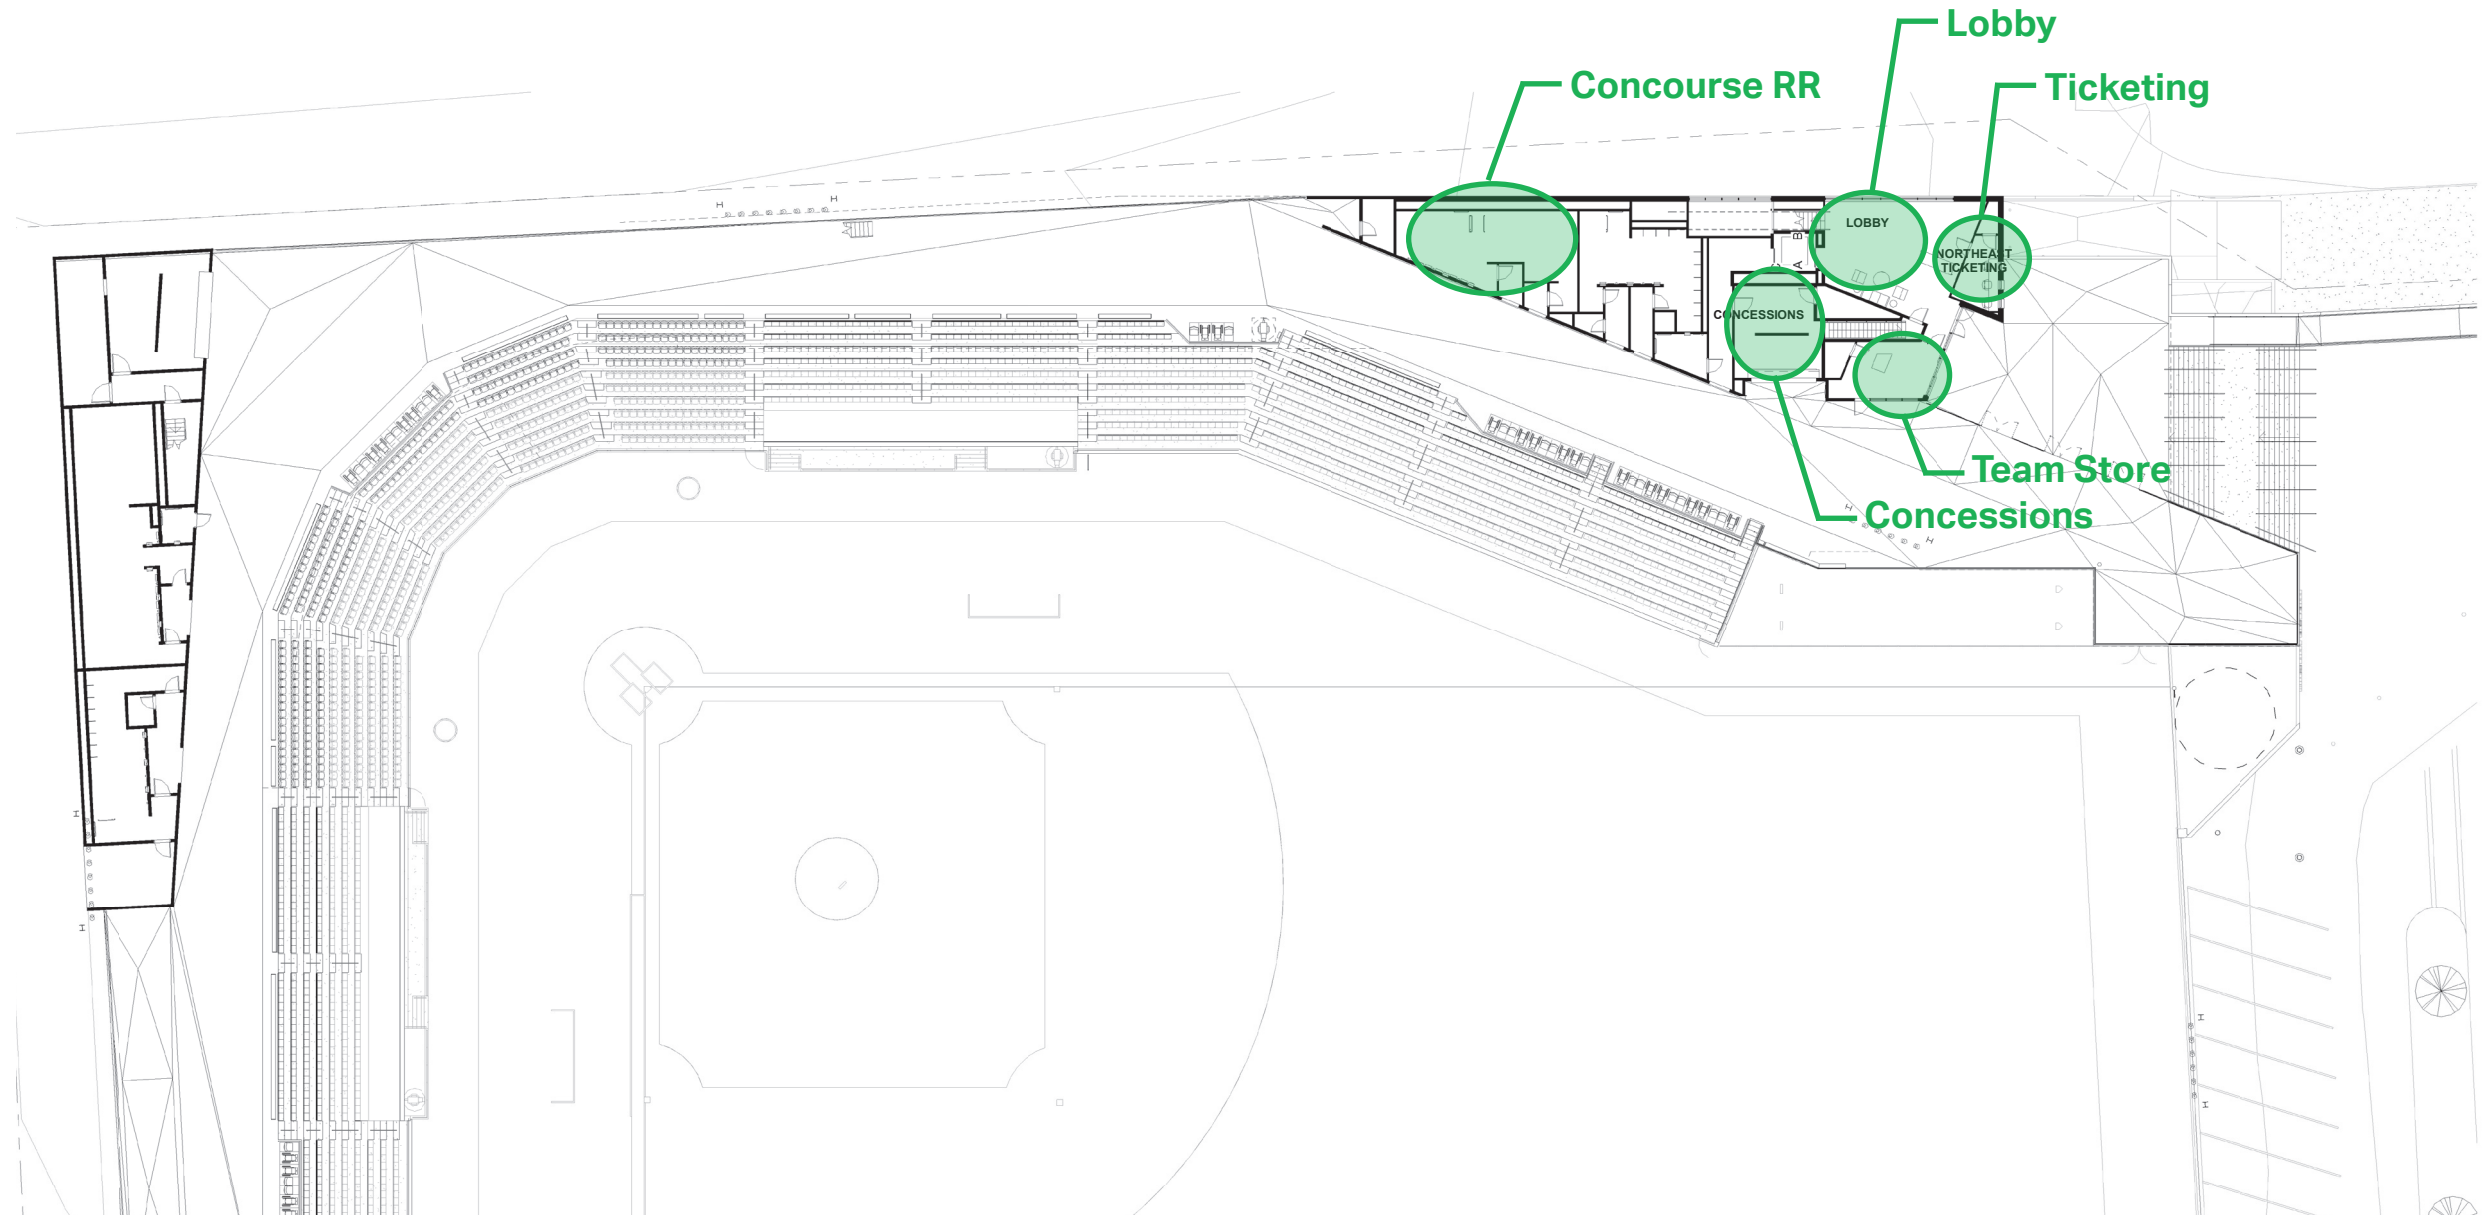

CLUB / SUITE / PRESS LEVEL

- A Field
- B Batting Cages
- C Bullpens
- D Home Dugout
- E Visitor Dugout
- F Home Team Clubhouse
- G Entry
- H Concourse
- I Regional Seating
- J Concessions
- K Restrooms
- L Club
- M Suites
- N Press Box
- O Coaching Offices

Marshall University Ballpark

Overall Ballpark View

AECOM

Marshall University Ballpark

Finish Board

AECOM

Home Team Locker Room / RR / Shower / Players Lounge

Aux. Locker Room

Team Film

Training Room

Batting Cages

Visiting Team Locker Room / RR / Shower

Officials Locker Room / RR / Shower

3
BLANTON

5
HOFFMAN

8
LOVELY