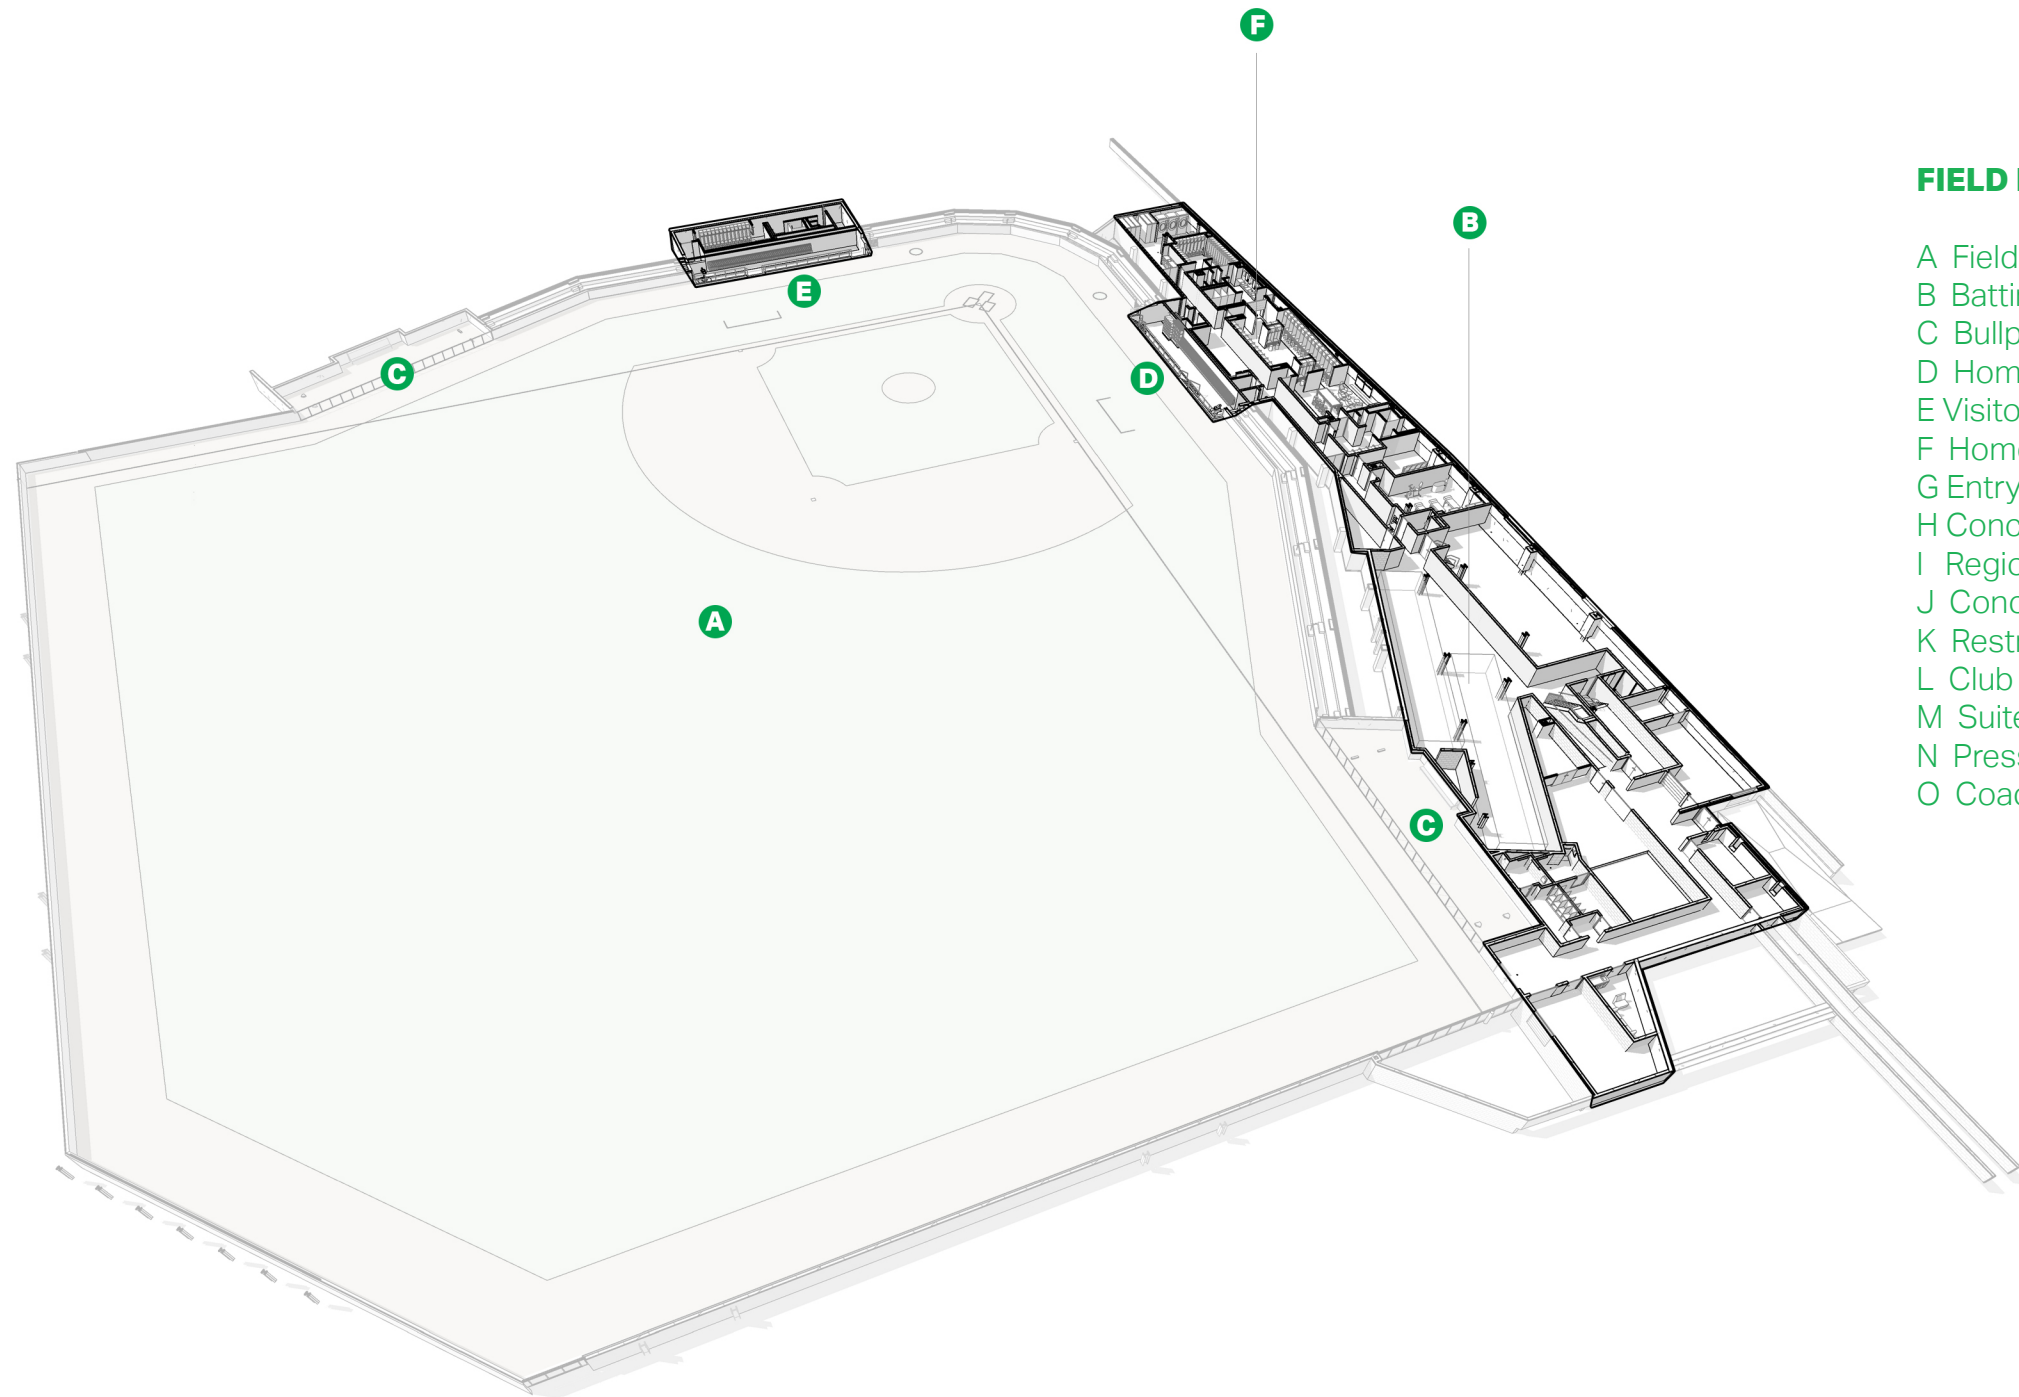

Marshall University Ballpark

Aerial View

AECOM

Marshall University Ballpark

First Base Line

AECOM

Marshall University Ballpark

Aerial View

AECOM

Marshall University Ballpark

North Elevation

AECOM

Marshall University Ballpark

North Elevation - View From 3rd Ave.

AECOM

Marshall University Ballpark

West Elevation

AECOM

FIELD LEVEL

- A Field
- B Batting Cages
- C Bullpens
- D Home Dugout
- E Visitor Dugout
- F Home Team Clubhouse
- G Entry
- H Concourse
- I Regional Seating
- J Concessions
- K Restrooms
- L Club
- M Suites
- N Press Box
- O Coaching Offices