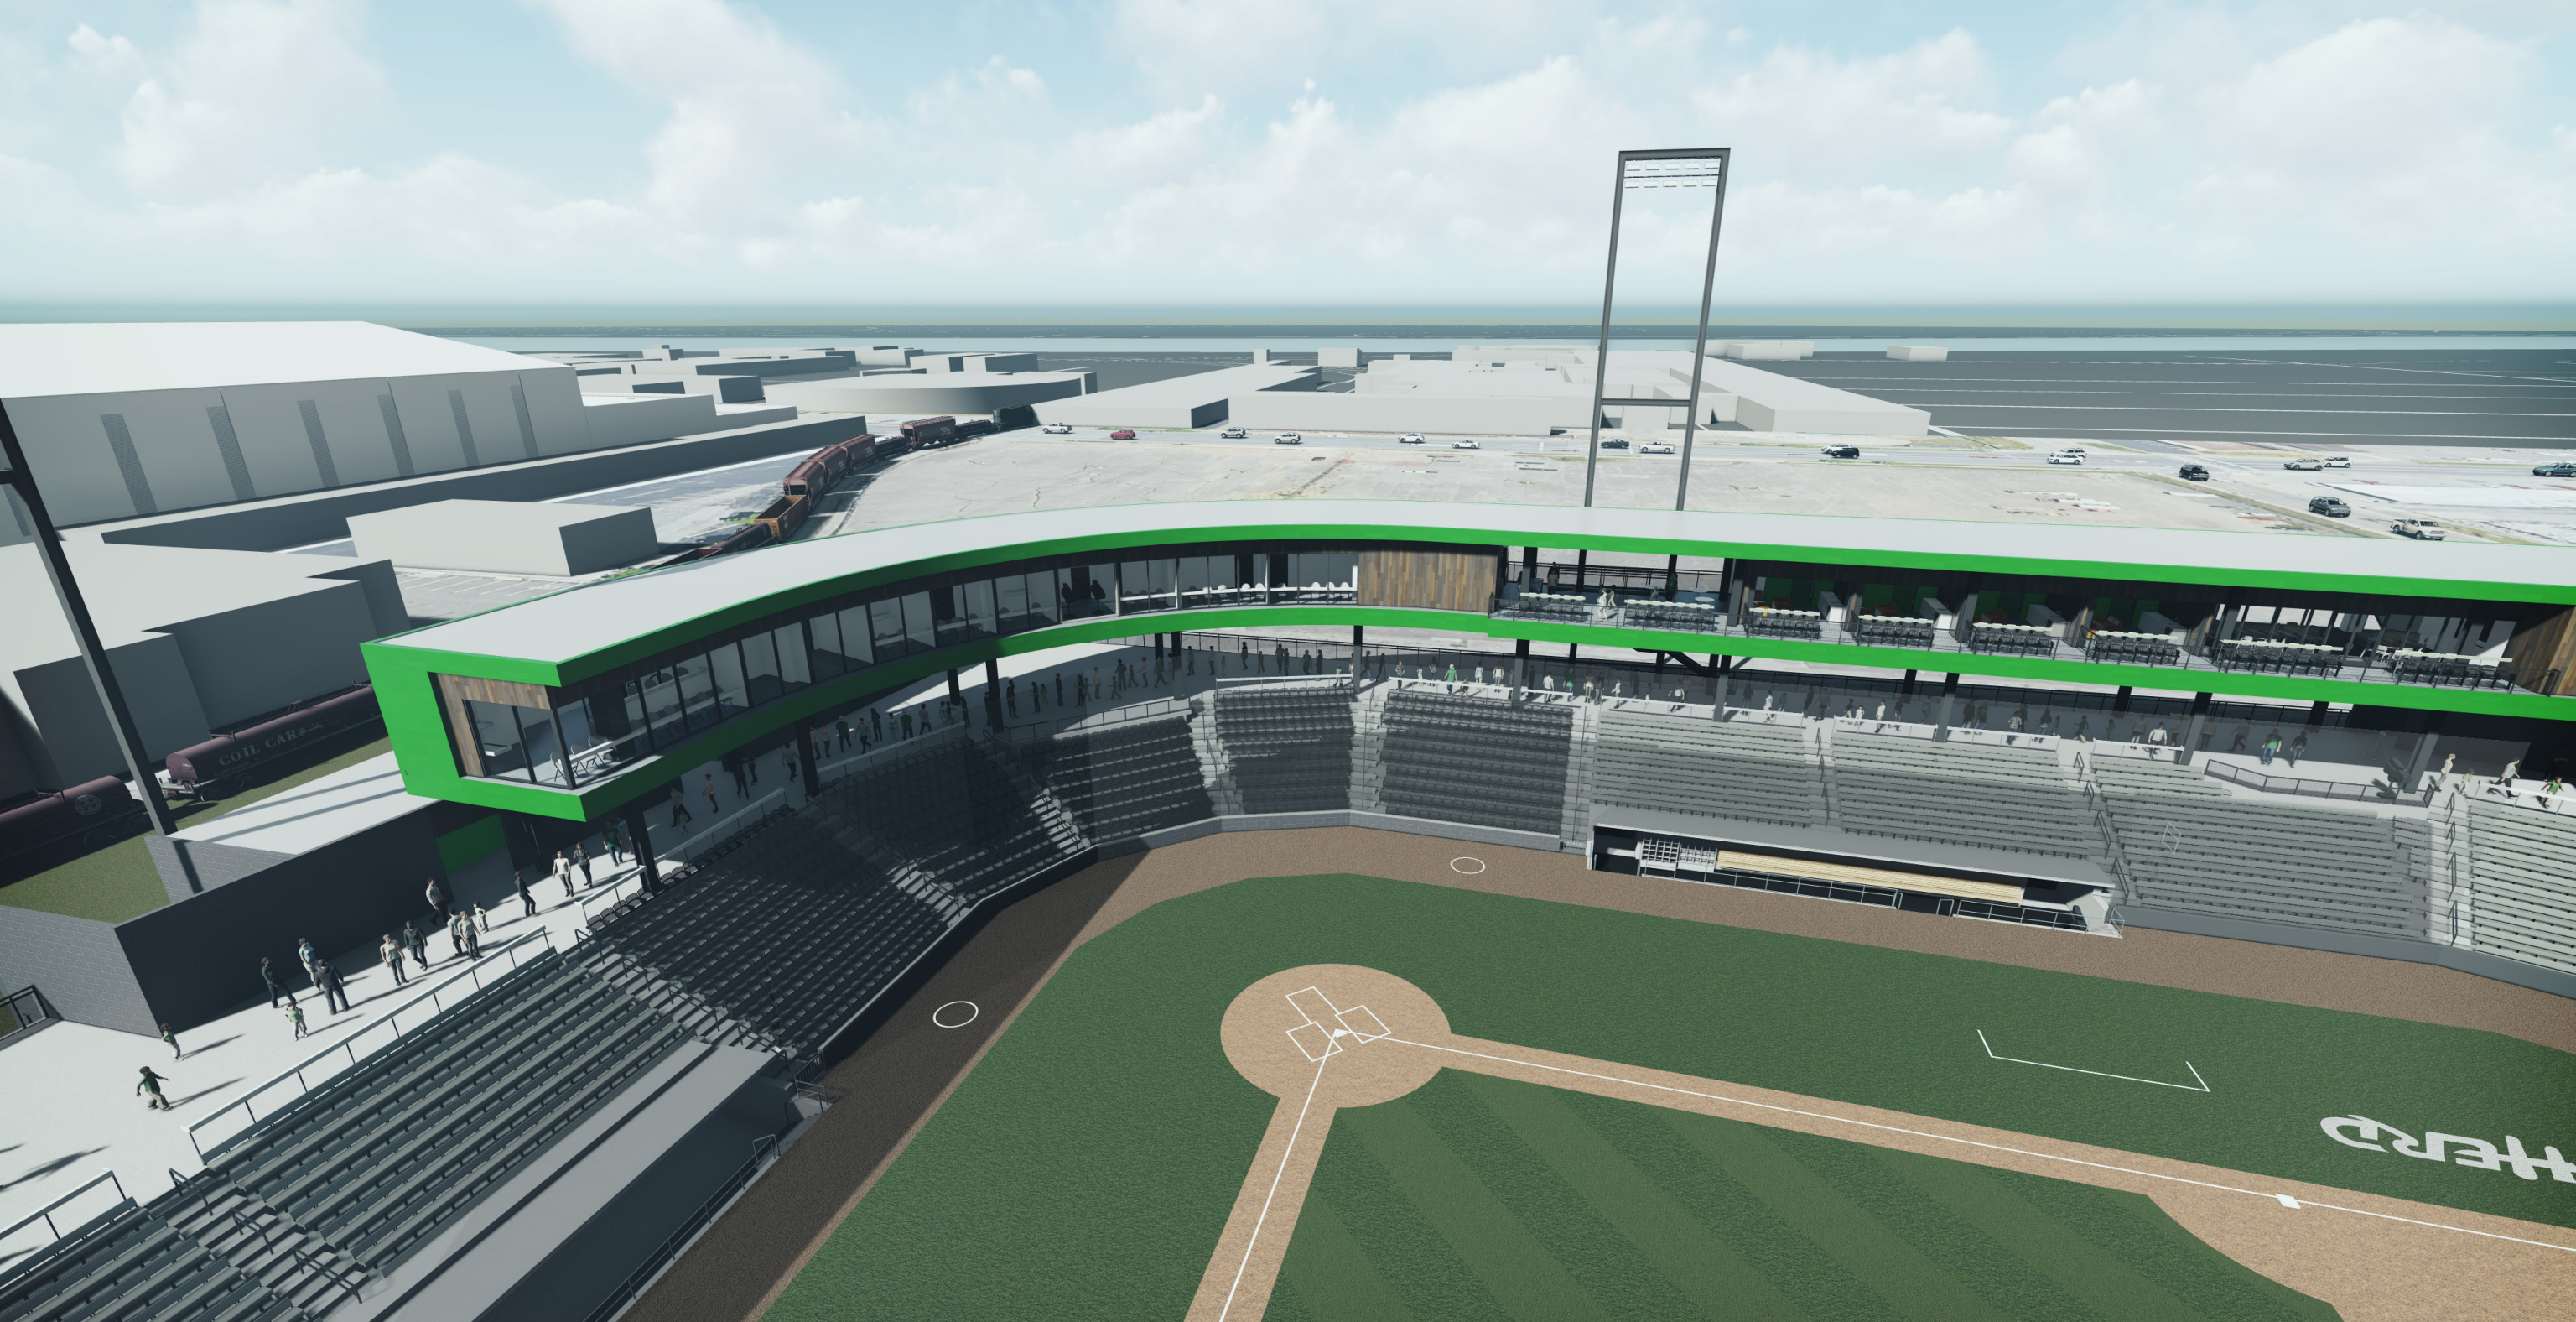

Marshall University Ballpark

Aerial View

AECOM

Marshall University Ballpark

First Base Line

AECOM

Marshall University Ballpark

Aerial View

AECOM

Marshall University Ballpark

North Elevation

AECOM

Marshall University Ballpark

North Elevation - View From 3rd Ave.

AECOM

Marshall University Ballpark

West Elevation

AECOM

FIELD LEVEL

- A Field
- B Batting Cages
- C Bullpens
- D Home Dugout
- E Visitor Dugout
- F Home Team Clubhouse
- G Entry
- H Concourse
- I Regional Seating
- J Concessions
- K Restrooms
- L Club
- M Suites
- N Press Box
- O Coaching Offices