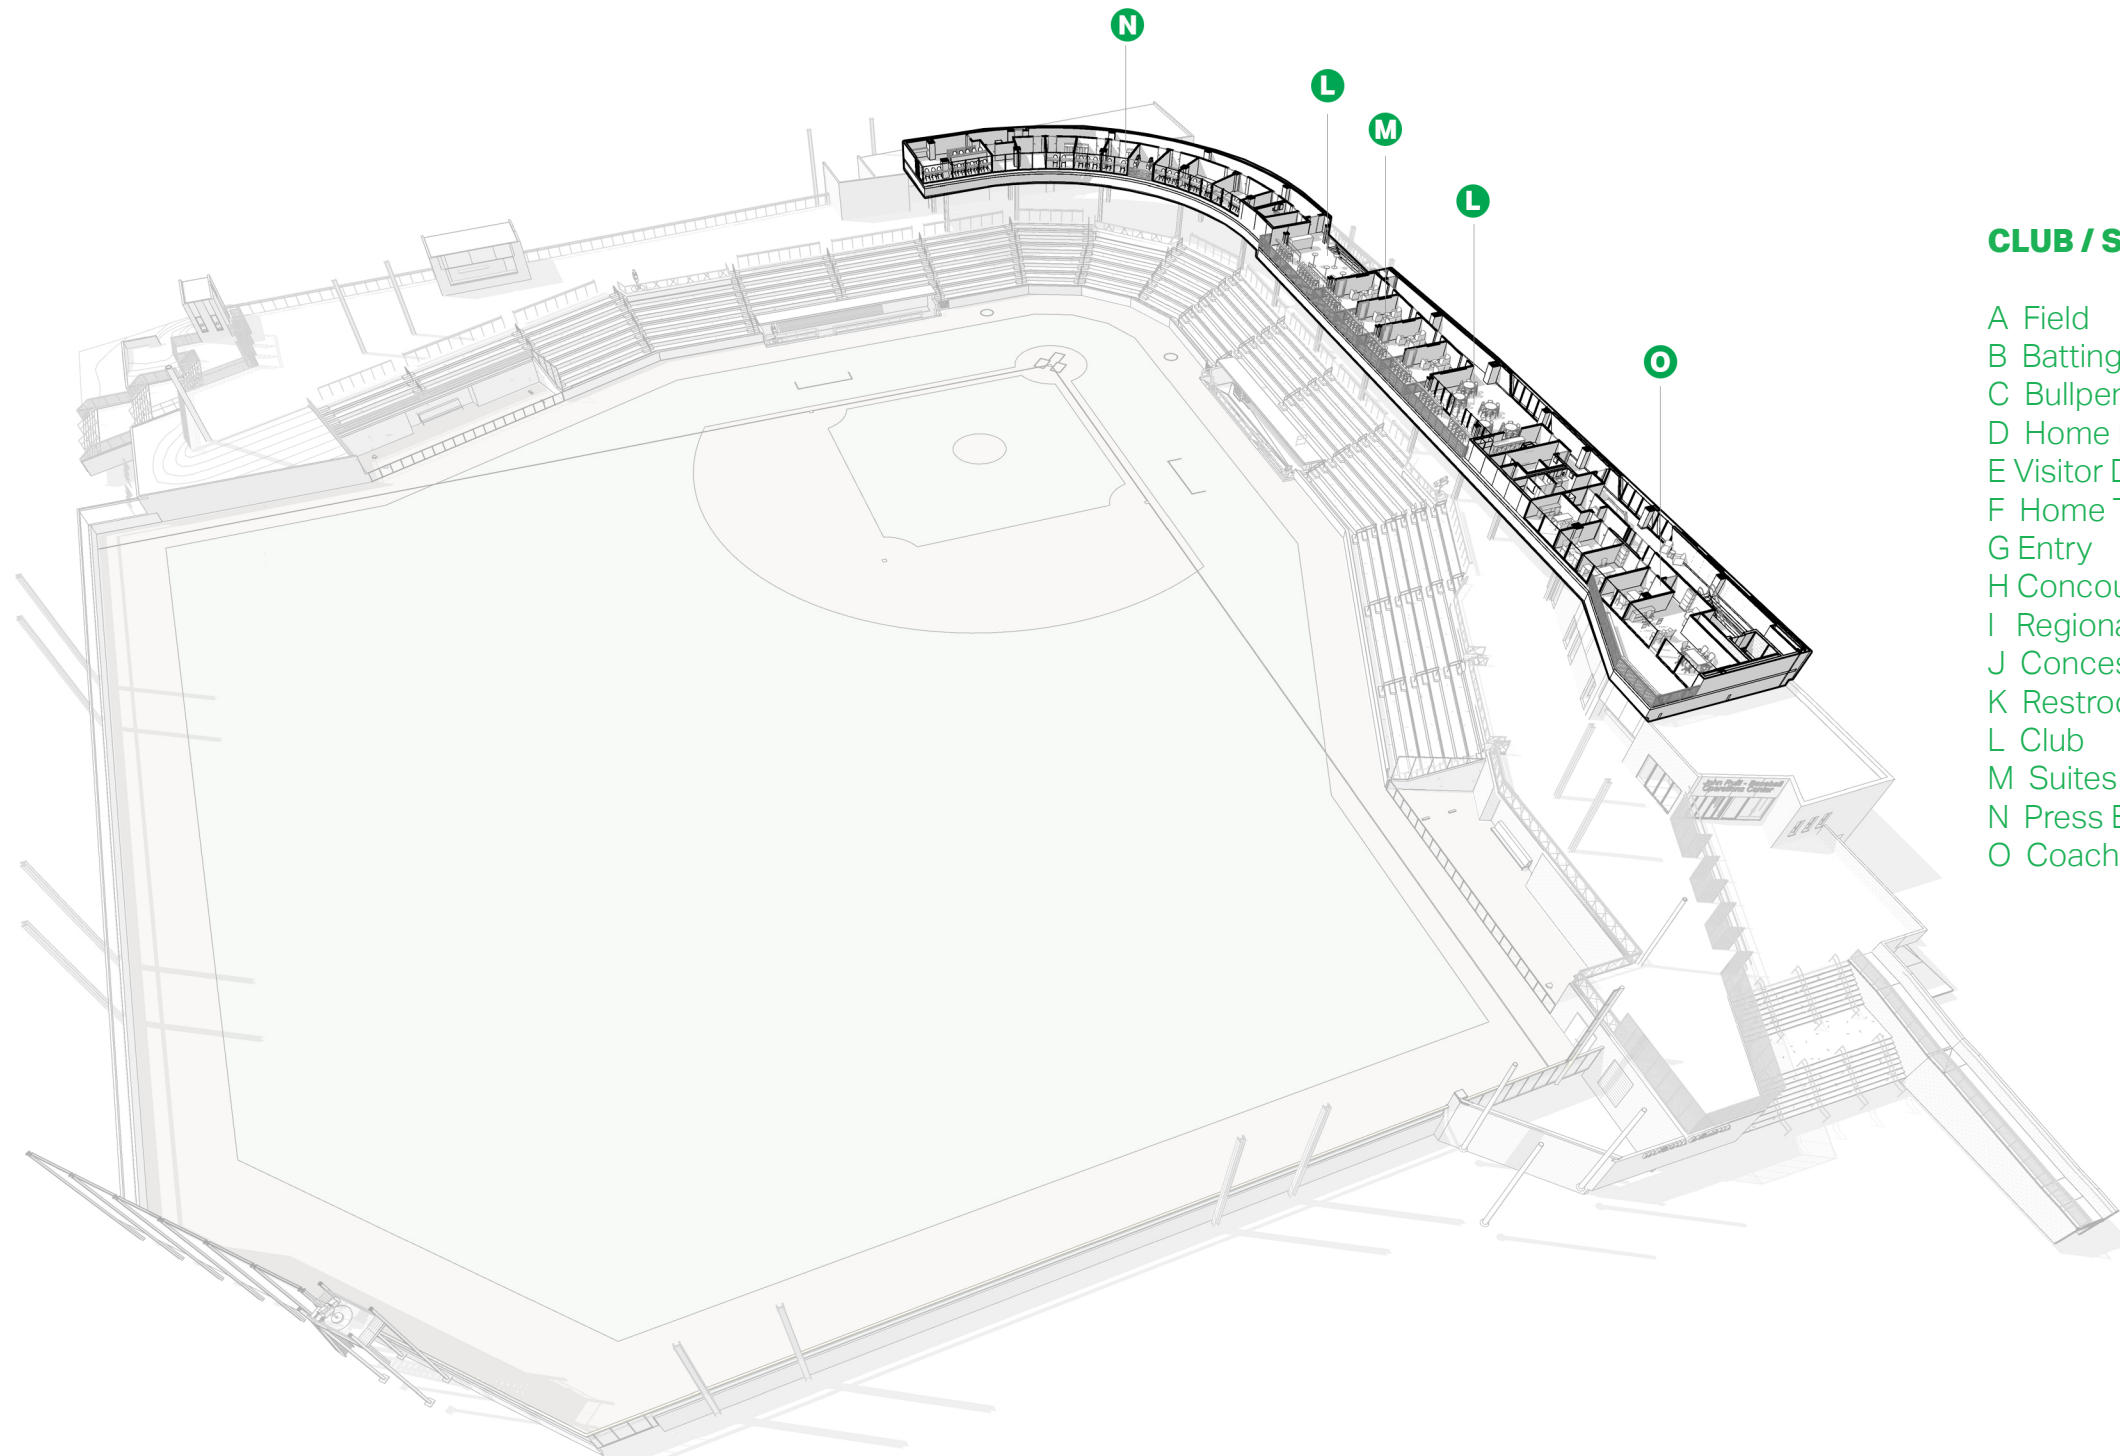

CLUB / SUITE / PRESS LEVEL

- A Field
- B Batting Cages
- C Bullpens
- D Home Dugout
- E Visitor Dugout
- F Home Team Clubhouse
- G Entry
- H Concourse
- I Regional Seating
- J Concessions
- K Restrooms
- L Club
- M Suites
- N Press Box
- O Coaching Offices