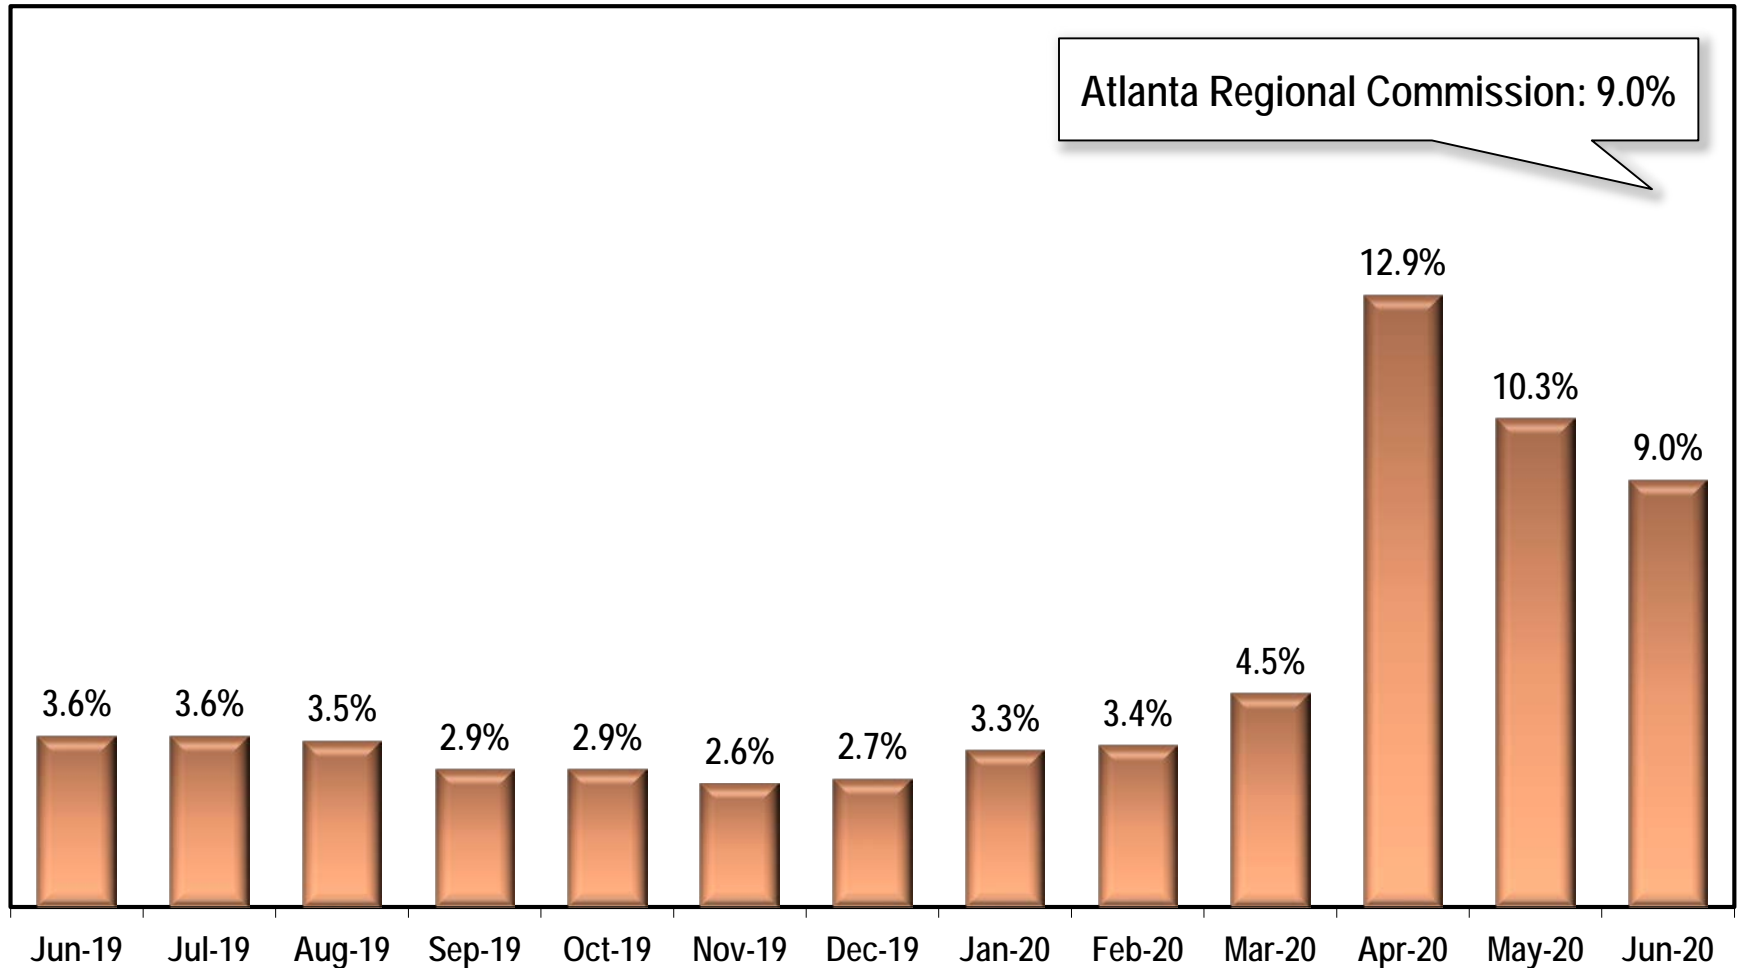

# Atlanta Regional Commission Unemployment Rate (Not Seasonally Adjusted)

Note: Atlanta Regional Commission includes Cherokee, Clayton, Cobb, DeKalb, Douglas, Fayette, Fulton, Gwinnett, Henry, and Rockdale counties.