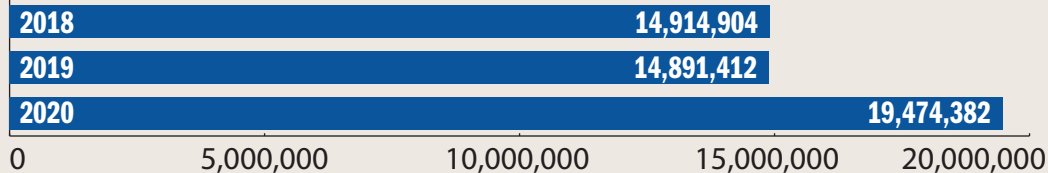

COLORADO STATE PARKS ARE EXPERIENCING A BOOM

Visitation to Colorado State Parks has grown regionally and statewide. Here's a look at the numbers from 2018-2020 in Colorado and around Mesa County.

Annual visitation

MESA COUNTY

Island Acres

2018: 112,105

2019: 119,577

2020: 108,384

Highline

2018: 180,728

2019: 172,046