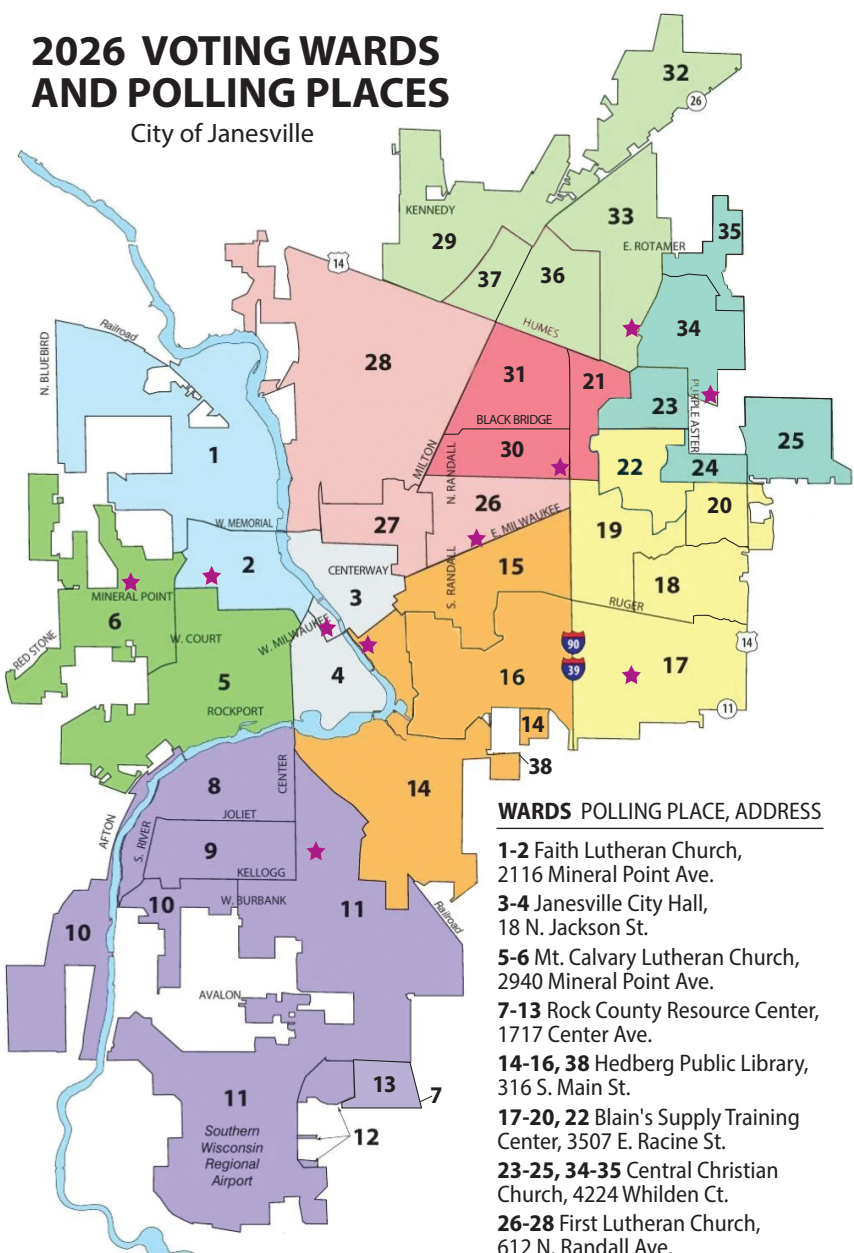

2026 VOTING WARDS AND POLLING PLACES

City of Janesville

WARDS POLLING PLACE, ADDRESS

- 1-2** Faith Lutheran Church, 2116 Mineral Point Ave.
- 3-4** Janesville City Hall, 18 N. Jackson St.
- 5-6** Mt. Calvary Lutheran Church, 2940 Mineral Point Ave.
- 7-13** Rock County Resource Center, 1717 Center Ave.
- 14-16, 38** Hedberg Public Library, 316 S. Main St.
- 17-20, 22** Blain's Supply Training Center, 3507 E. Racine St.
- 23-25, 34-35** Central Christian Church, 4224 Whilden Ct.
- 26-28** First Lutheran Church, 612 N. Randall Ave.
- 21, 30-31** St. Mark Lutheran Church, 2921 Mt. Zion Ave.
- 29, 32-33, 36-37** LDS Church, 3001 N. Wright Rd.

SOURCE:
CITY OF JANESVILLE