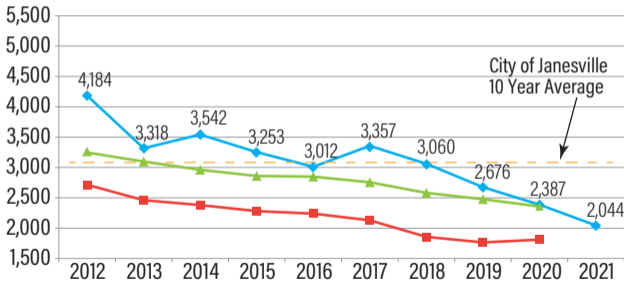

JANESVILLE

Crime rates per 100,000 population

◆ City of Janesville ■ State of Wisconsin ▲ Nation

SOURCE: City of Janesville Police Department

Donna Felland/donnaf@gazettextra.com