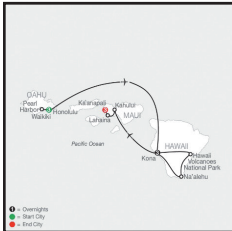

CRUISE PLANNERS®

MORE THAN JUST CRUISES

BARB CLINE TRAVEL

240-575-5966 or Barb@BarbClineTravel.com

VISIT THE USA WITH US

CANYON COUNTRY OCTOBER 2027

- * Phoenix
- * Grand Canyon Nat'l Park
- * Sedona
- * Bryce Canyon Nat'l Park
- * Lake Powell
- * Zion Nat'l Park
- * Las Vegas

AMERICA'S NATIONAL PARKS JUNE 2027 – 50% SOLD OUT

- * Mount Rushmore
- * Crazy Horse
- * Cody
- * Sheridan
- * Little Big Horn
- * Yellowstone
- * Jackson Hole

VISIT 3 HAWAIIAN ISLANDS SEPTEMBER 2027 - 80% SOLD OUT

- * Oahu
- * The Big Island
- * Maui
- * Intra-Hawaiian Island Flights Included

ALASKA LAND & SEA JULY 2027

Fairbanks > 2 nights at Denali
Open Domed Train to
Anchorage > Anchorage
Train to Whittier

Cruise visiting Glacier Bay –
Hubbard Glacier – Juneau
– Skagway Ketchikan -
Vancouver