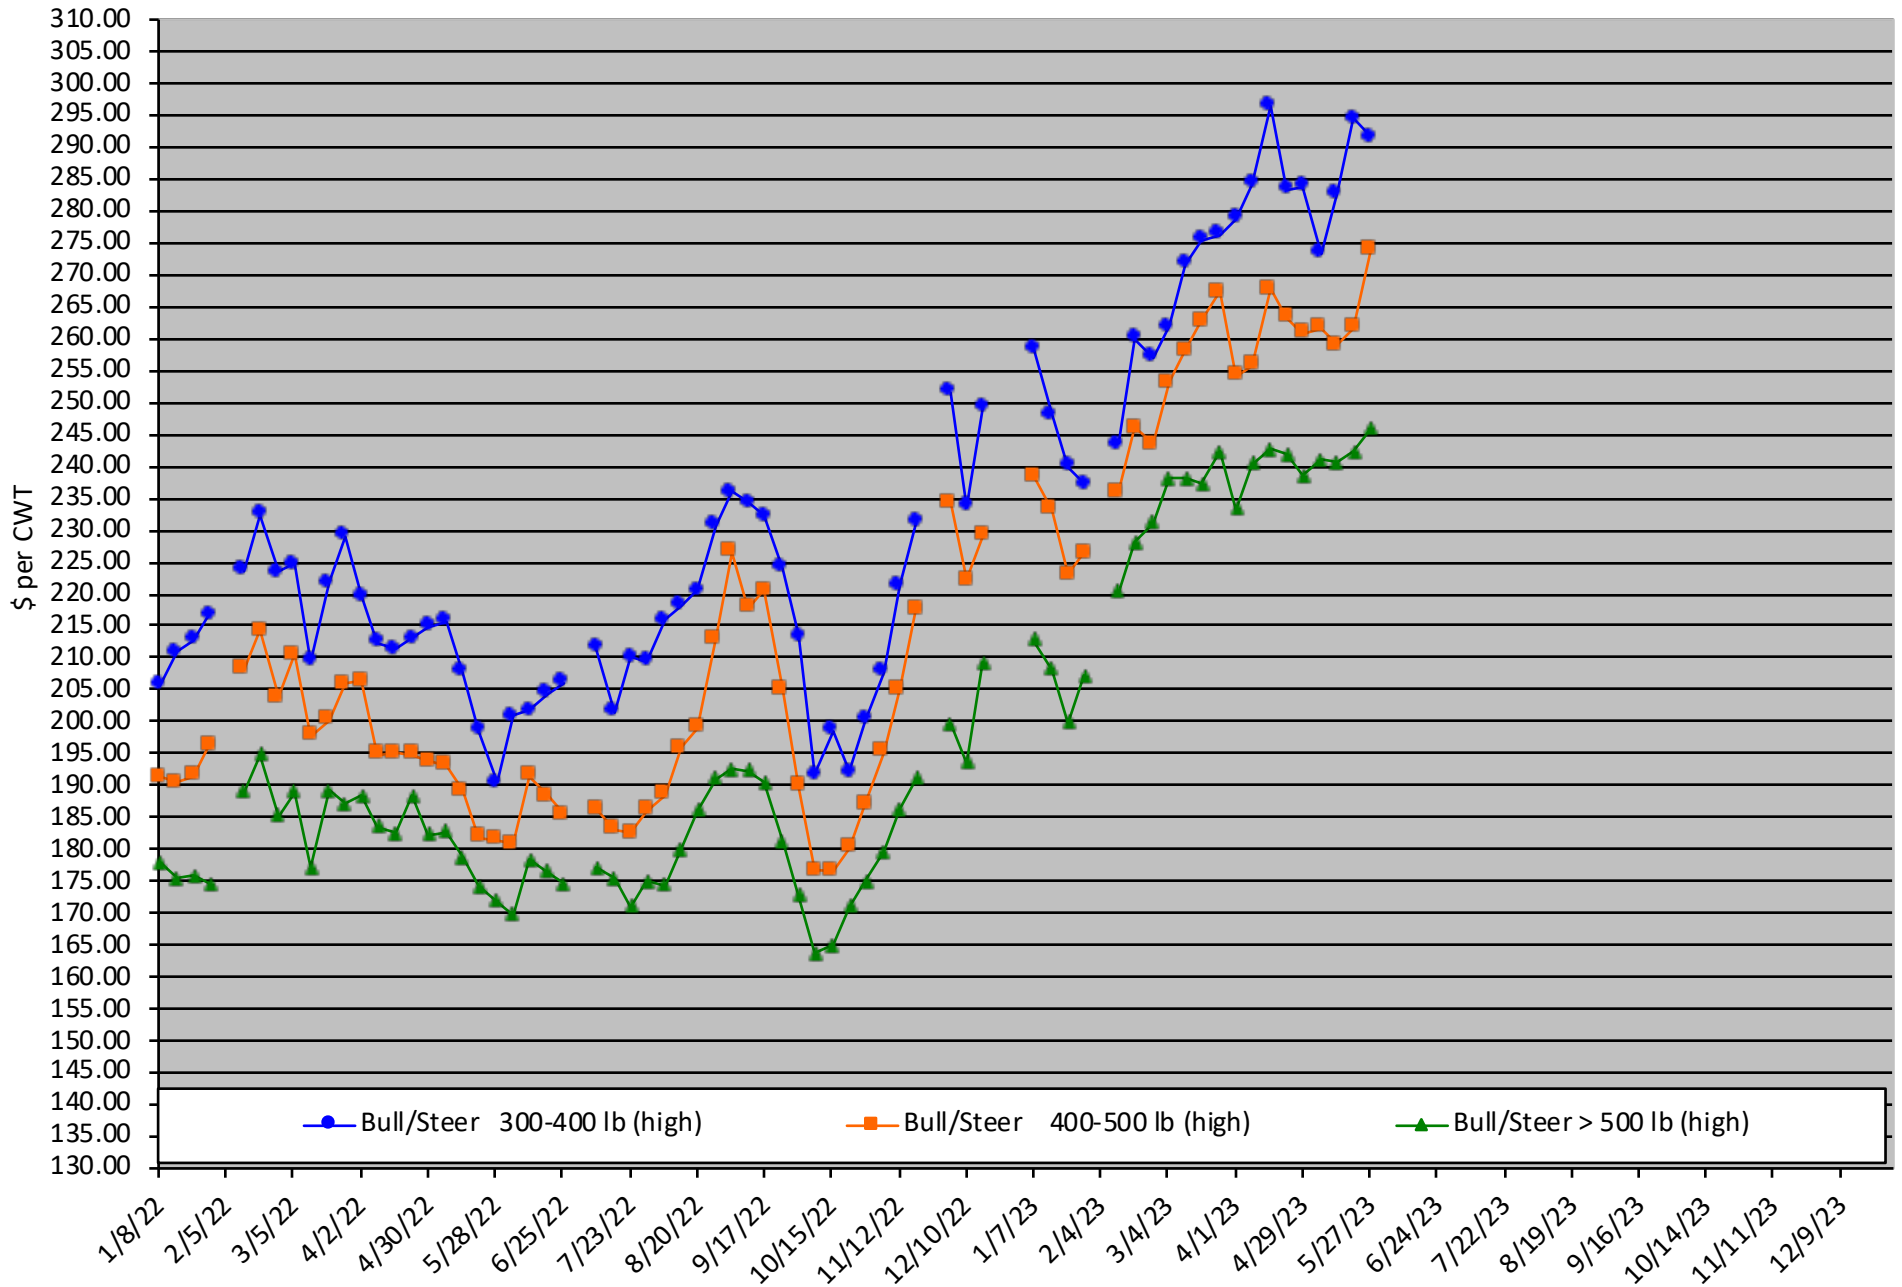

Calf Price Trends

Trend of the Highest Price Reported for Various Weight Calves, Average of 6 East & Central Texas Livestock Auctions

Chart created by Dr. Jason Banta, Extension Beef Cattle Specialist

For a weekly email copy of this chart please email amsensing@ag.tamu.edu or contact a Texas A&M AgriLife County Extension Agent

Packer Cow PriceTrends

Trend of High and Low Prices Reported for Packer Cows, Average of 6 East & Central Texas Livestock Auctions

Chart created by Dr. Jason Banta, Extension Beef Cattle Specialist

For a weekly email copy of this chart please email amsensing@ag.tamu.edu or contact a Texas A&M AgriLife County Extension Agent