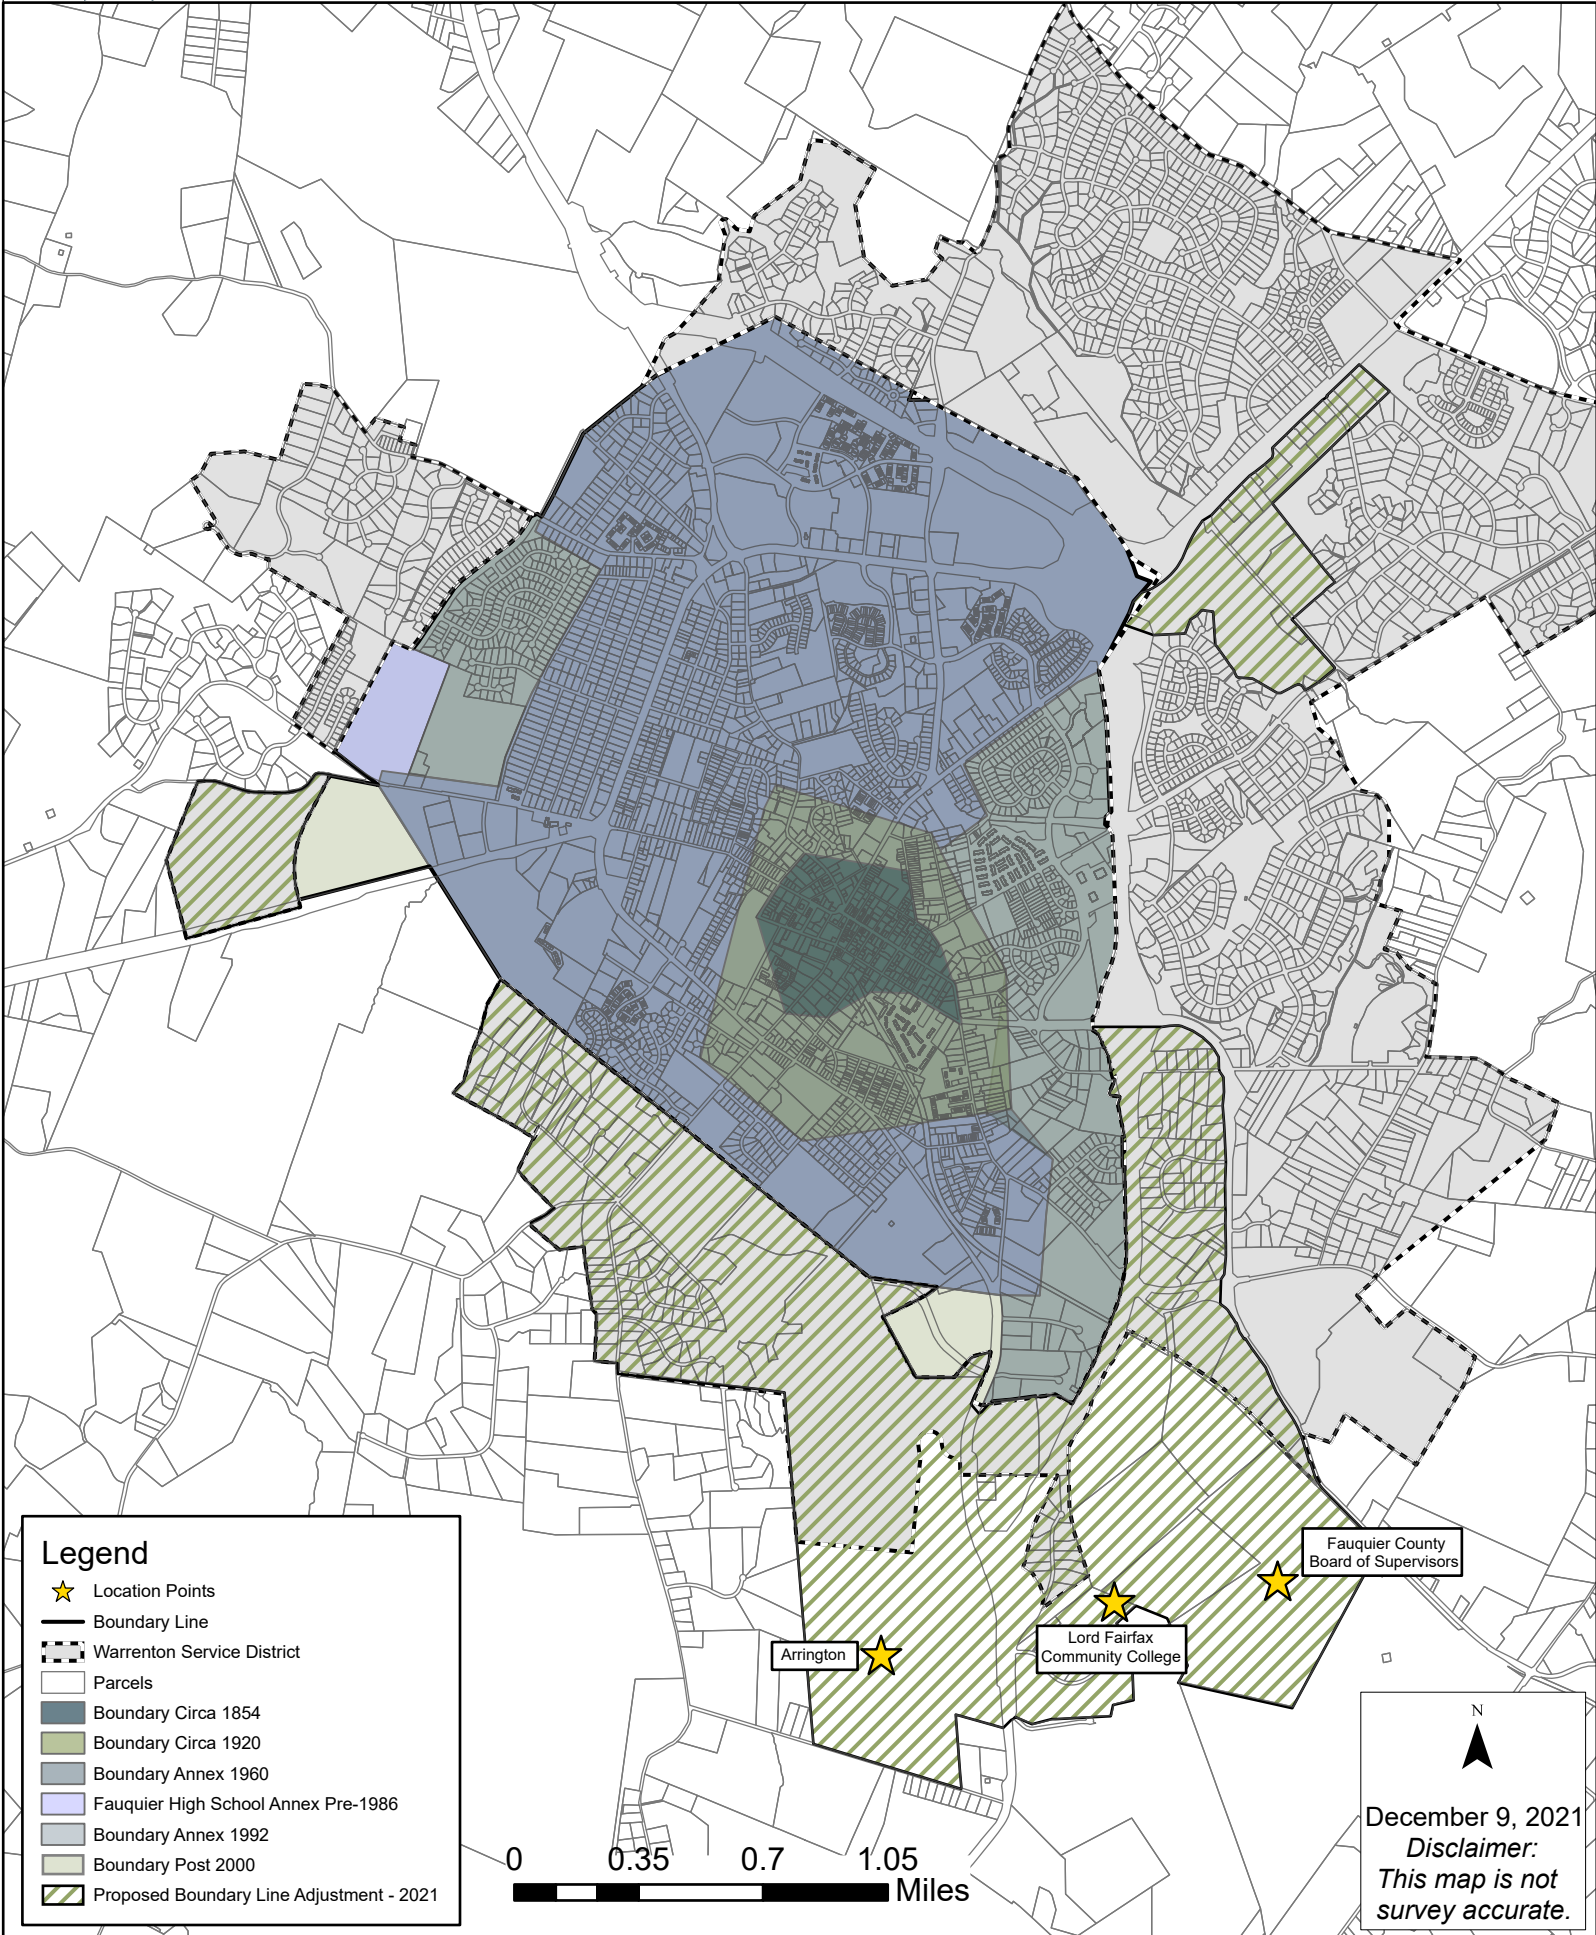

TOWN OF WARRENTON Boundary Evolution Map

Legend

- ★ Location Points
- Boundary Line
- - - Warrenton Service District
- ▭ Parcels
- Boundary Circa 1854
- Boundary Circa 1920
- Boundary Annex 1960
- Fauquier High School Annex Pre-1986
- Boundary Annex 1992
- Boundary Post 2000
- ▨ Proposed Boundary Line Adjustment - 2021

0 0.35 0.7 1.05 Miles

December 9, 2021
Disclaimer:
This map is not survey accurate.