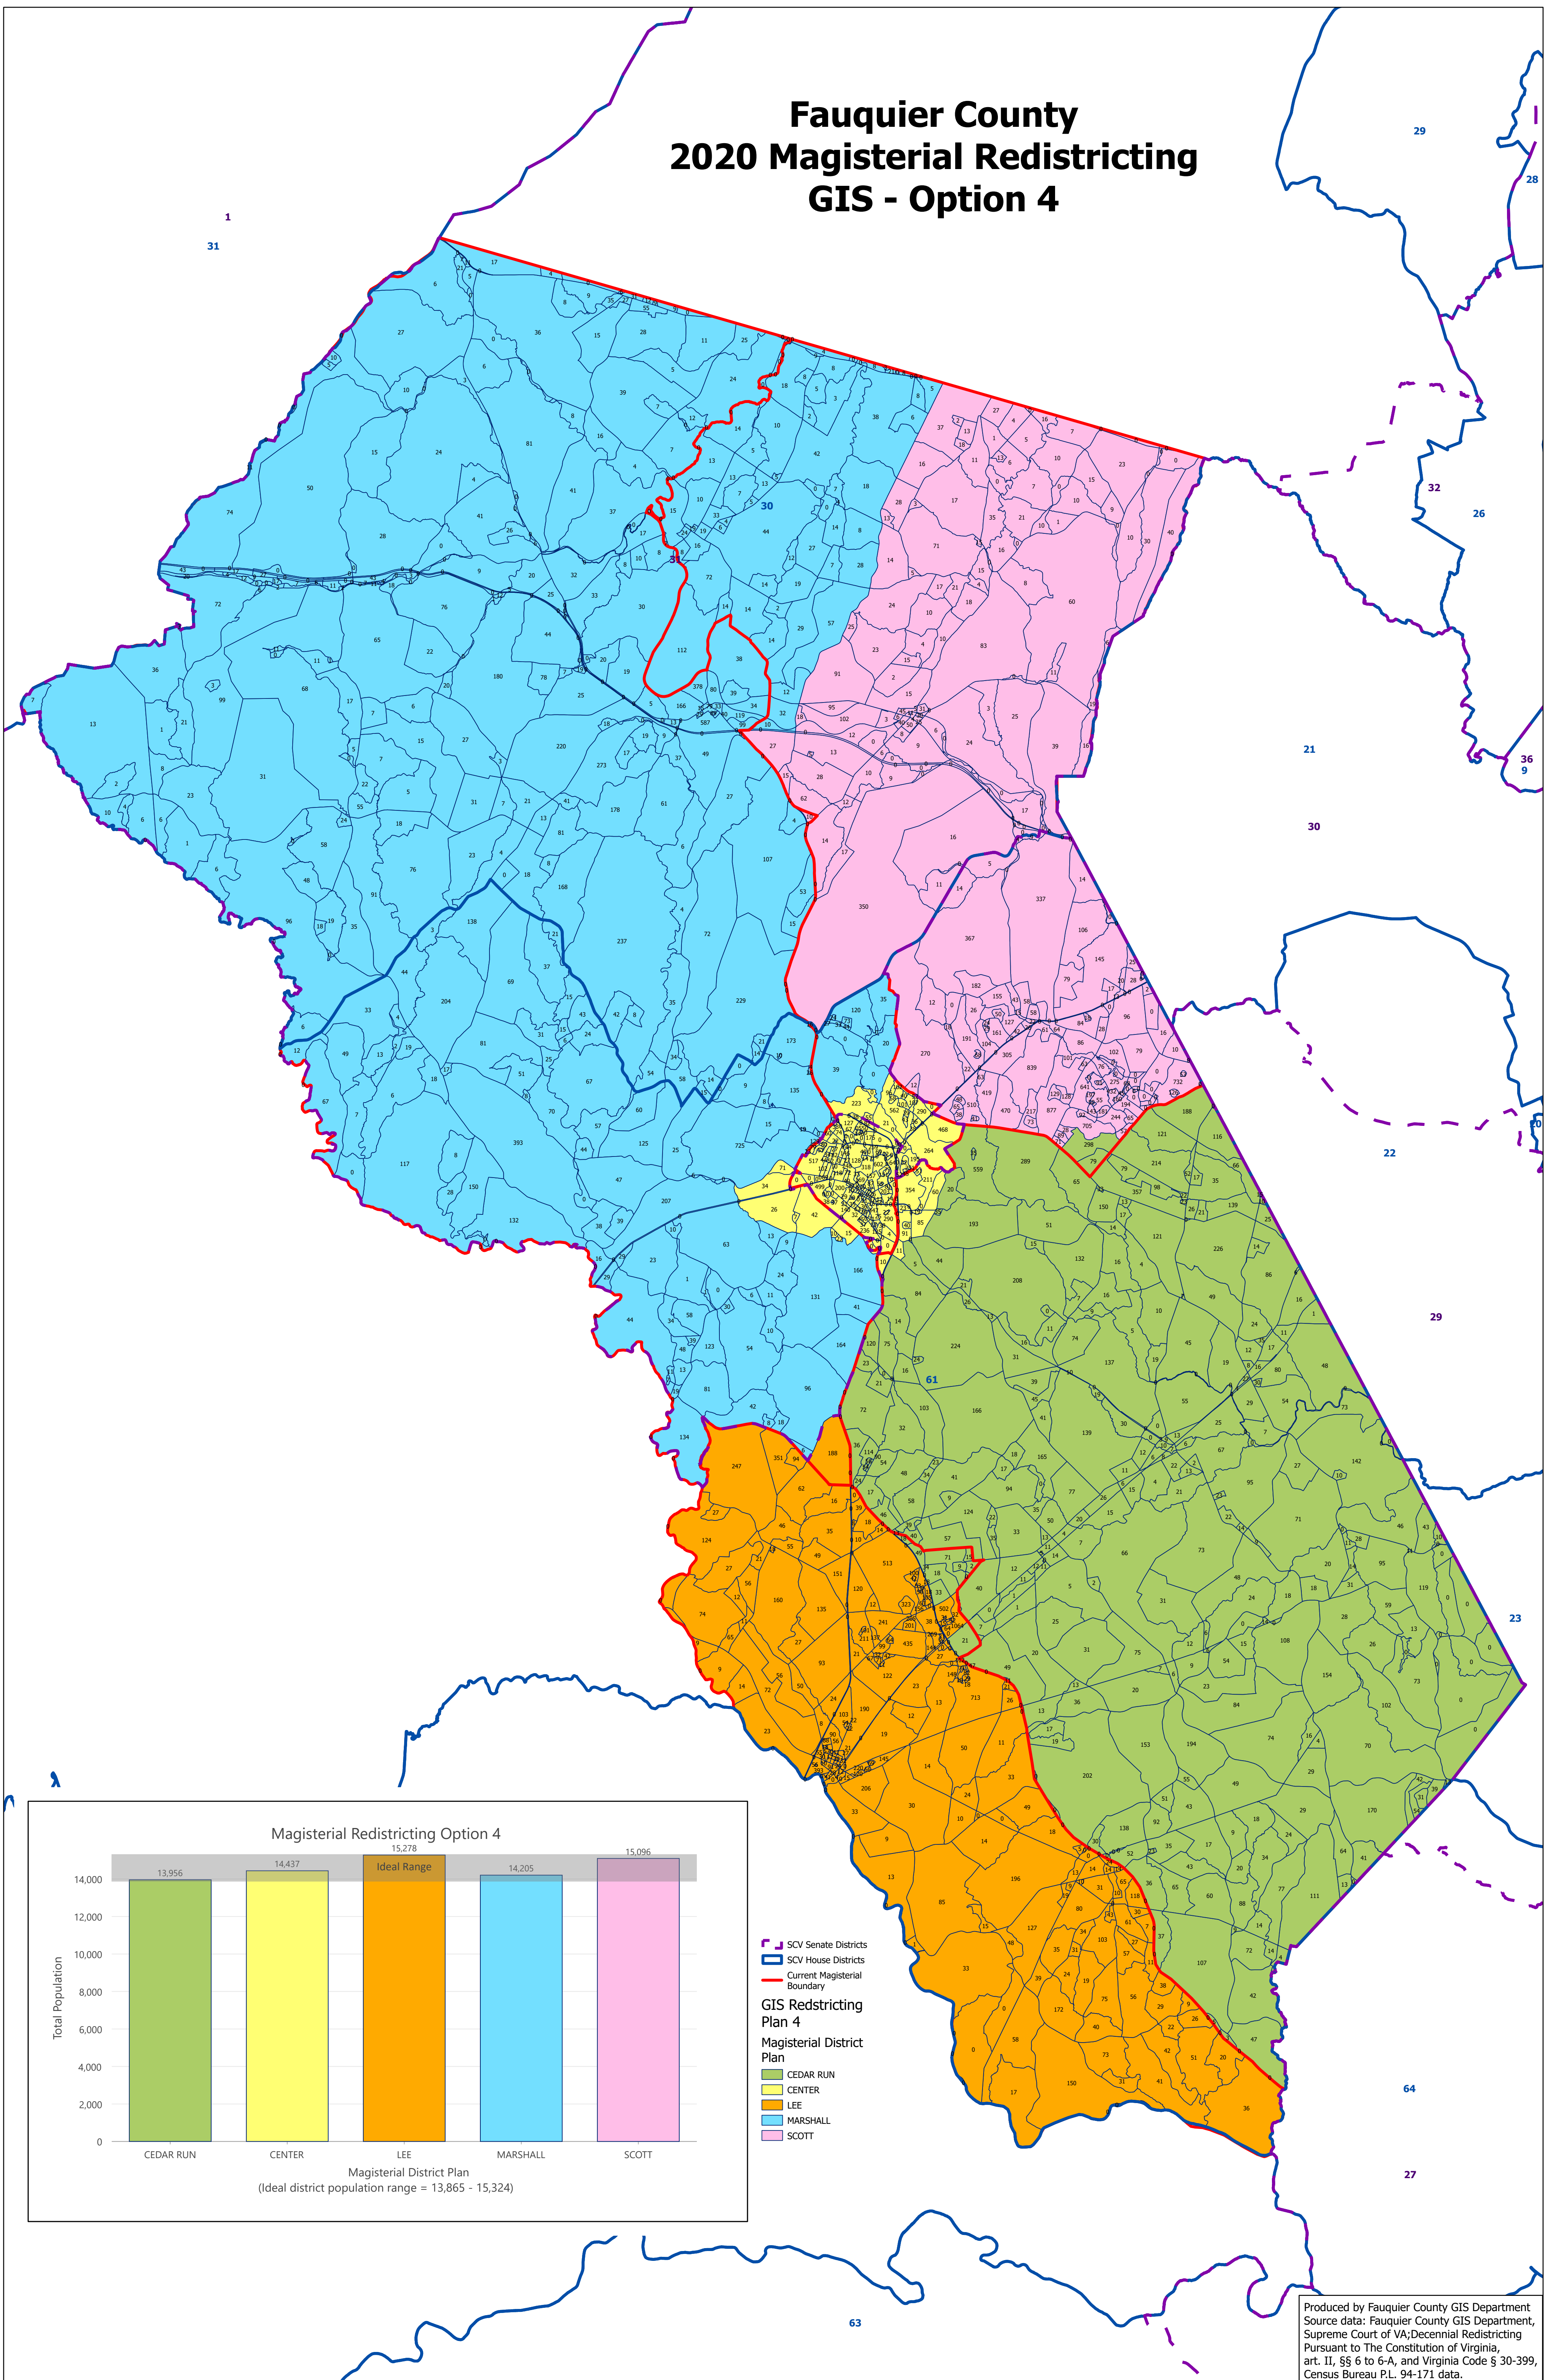

# Fauquier County 2020 Magisterial Redistricting GIS - Option 4

SCV Senate Districts  
 SCV House Districts  
 Current Magisterial Boundary  
**GIS Redistricting Plan 4**  
 Magisterial District Plan  
 CEDAR RUN  
 CENTER  
 LEE  
 MARSHALL  
 SCOTT