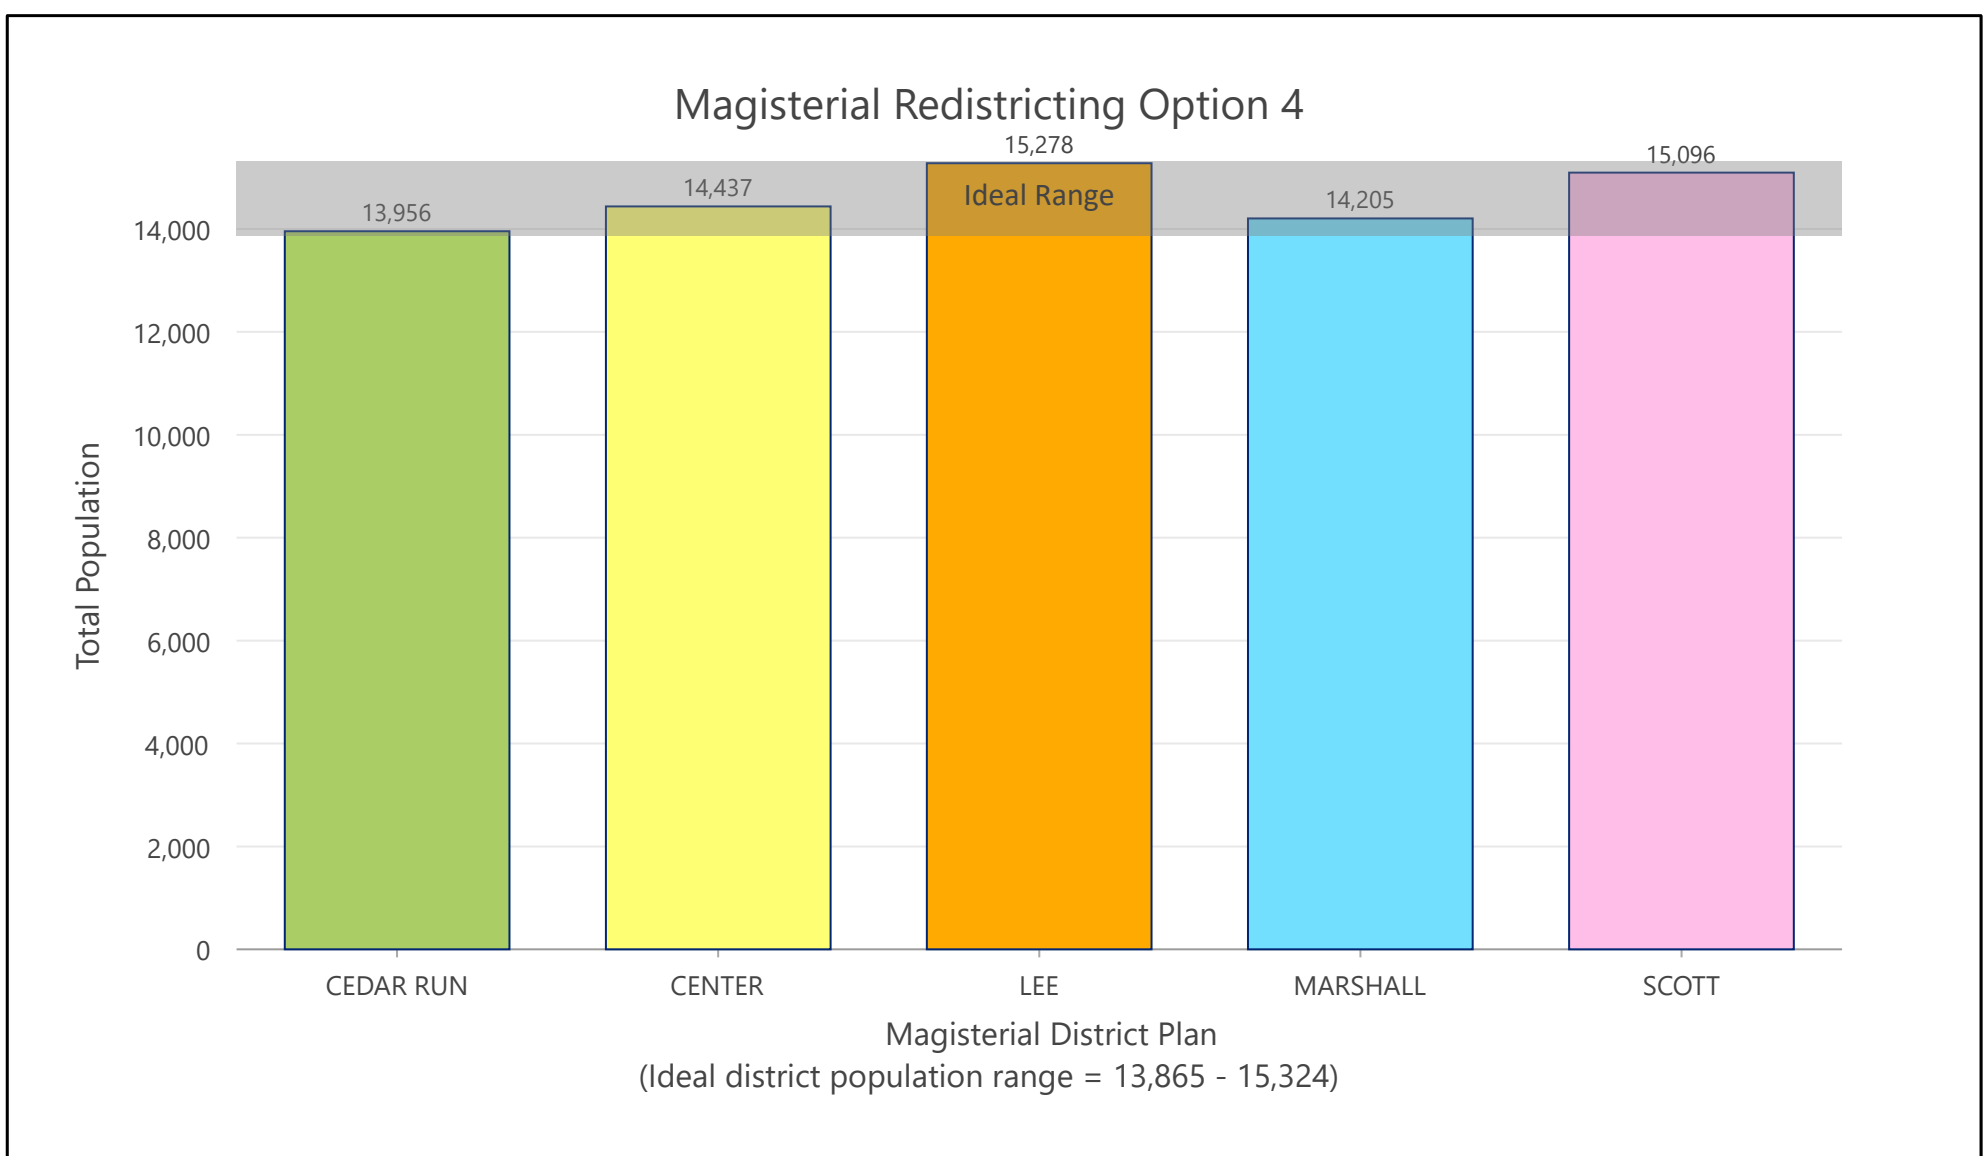

# Fauquier County 2020 Magisterial Redistricting GIS - Option 4

SCV Senate Districts  
 SCV House Districts  
 Current Magisterial Boundary  
**GIS Redistricting Plan 4**  
 Magisterial District Plan  
 CEDAR RUN  
 CENTER  
 LEE  
 MARSHALL  
 SCOTT