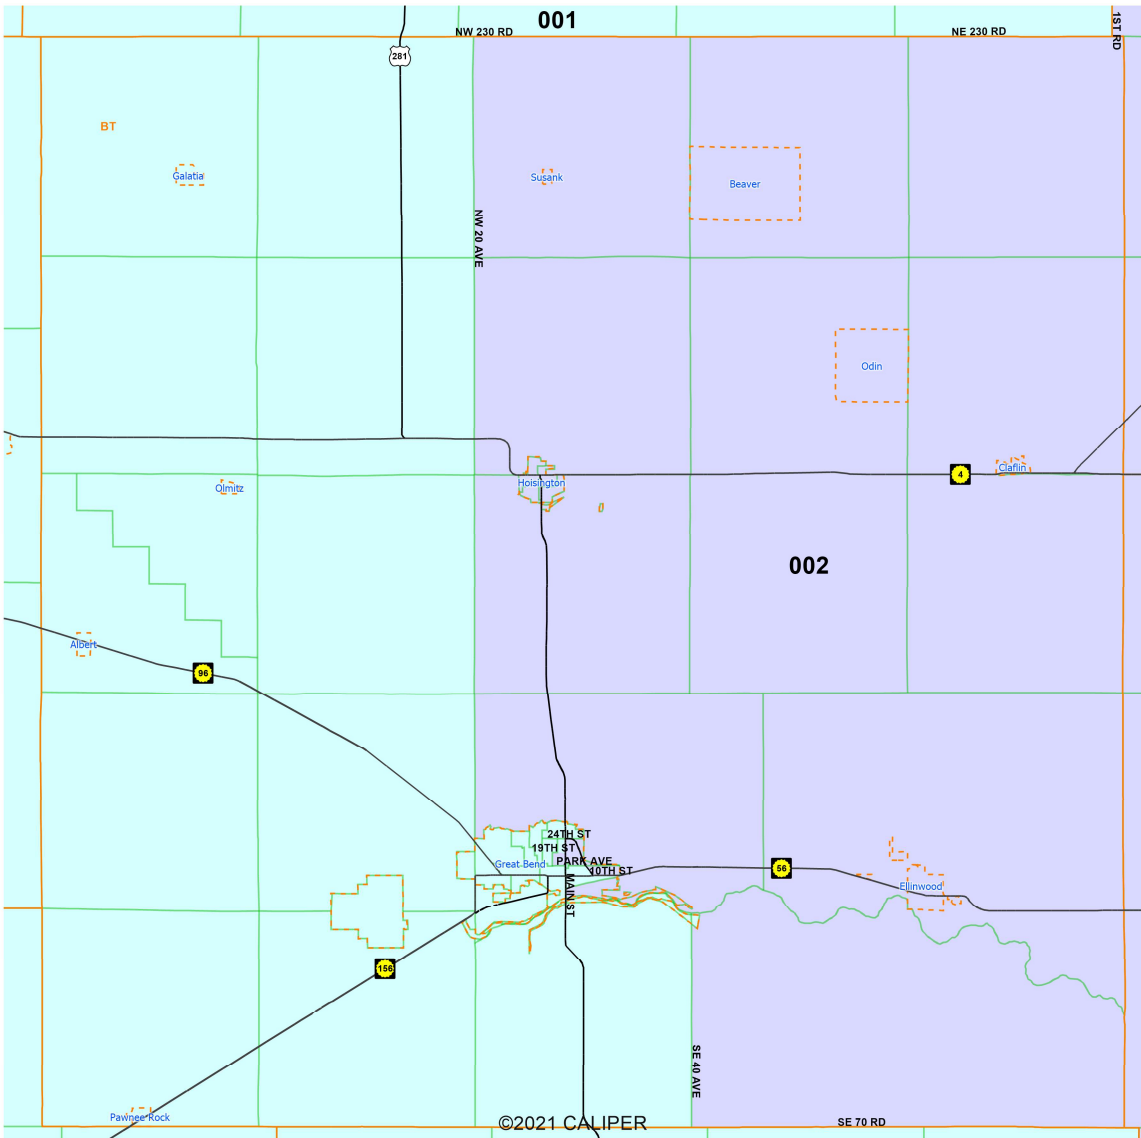

- Voting District
- County
- Census Place
- Interstate Highways
- U.S. Highways
- State Highways

District

- 001
- 002
- 003
- 004

0 3 6 9
 Miles

Kansas Legislative Research Dept. 1/14/2022

M2_Sunflower for KLRD TR

Detail of Labette County

Plan: M2_Sunflower for KLRD TR

Map layers

- Voting District
- County
- Census Place
- Interstate Highways
- U.S. Highways
- State Highways

District

- 001
- 002
- 003
- 004

0 3 6 9
Miles