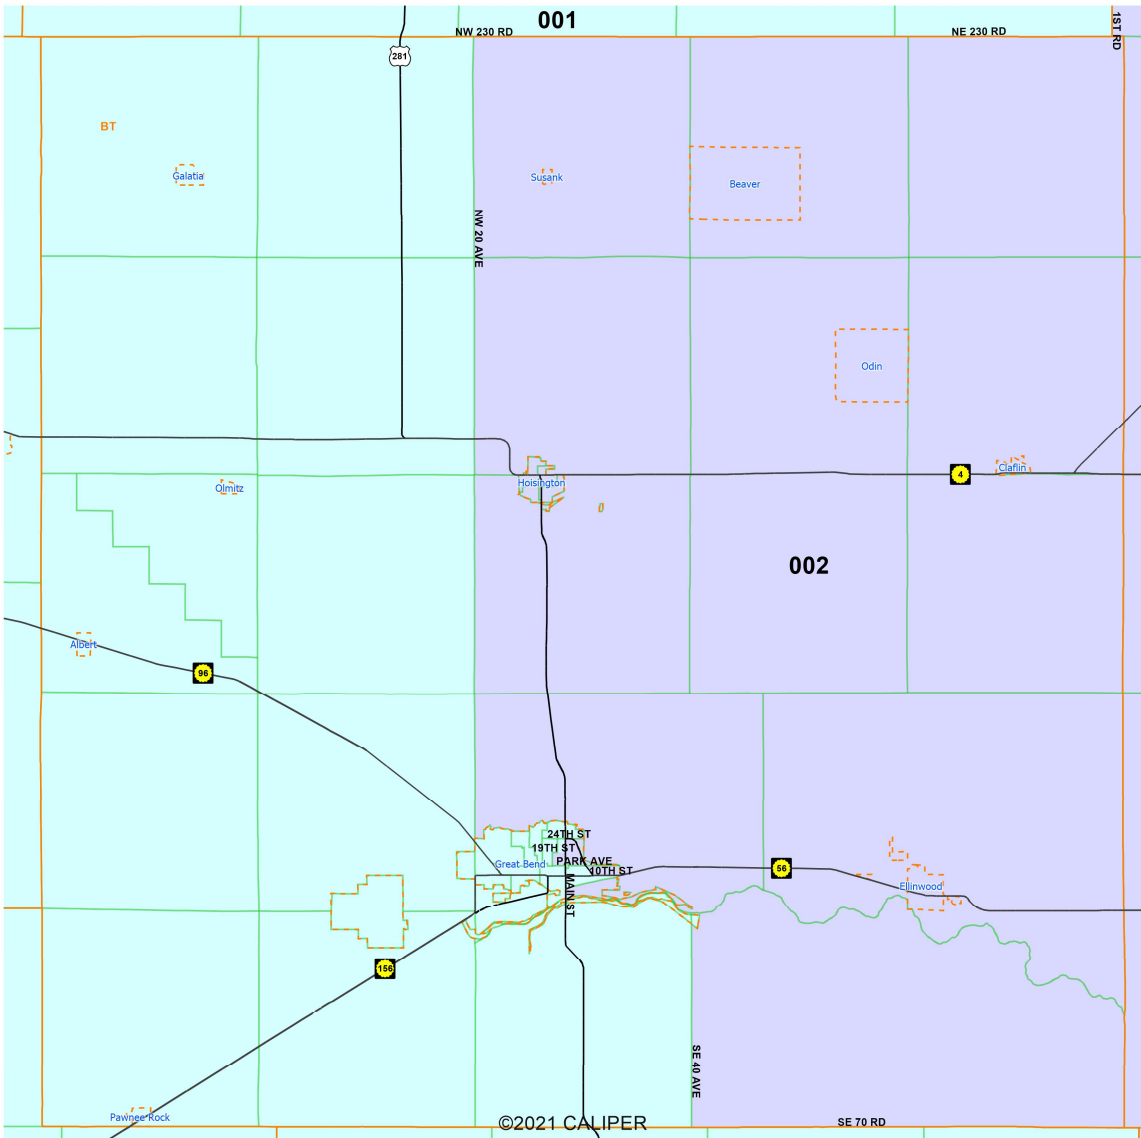

District

- 001
- 002
- 003
- 004

0 3 6 9
Miles

Kansas Legislative Research Dept. 1/14/2022

M2_Sunflower for KLRD TR

Detail of Douglas County

Plan: M2_Sunflower for KLRD TR

Map layers