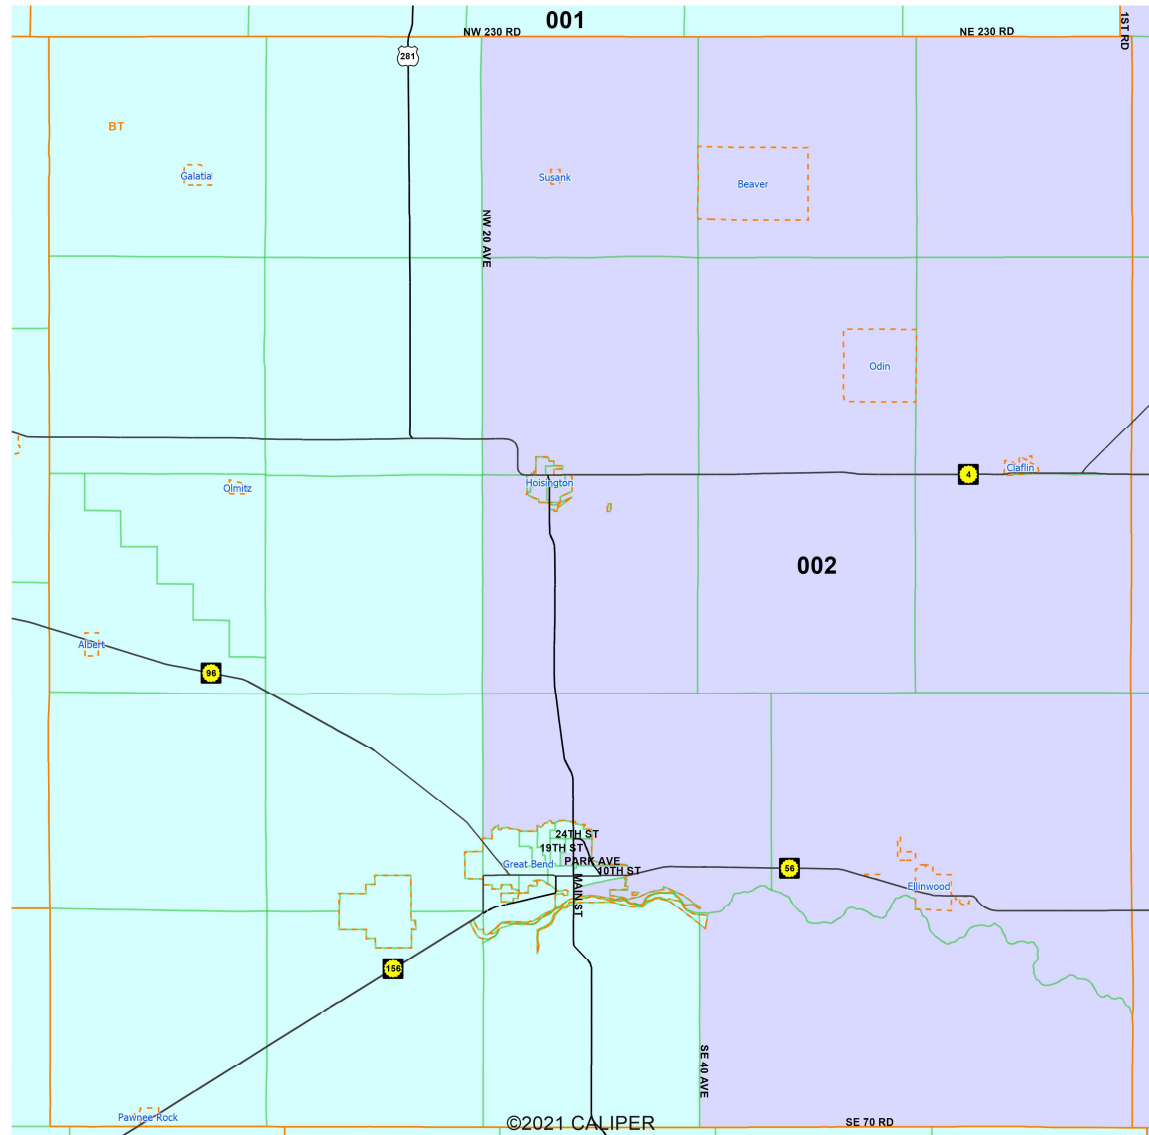

M2_Sunflower for KLRD TR

©2021 CALIPER

District	Population	Deviation	% Deviation
001	734,472	2	0%
002	734,474	4	0%
003	734,462	-8	-0%
004	734,472	2	0%

M2_Sunflower for KLRD TR

©2021 CALIPER

Black Lines Show Boundaries of Existing 2012 Congressional Districts.

Plan: M2_Sunflower for KLRD TR

Map layers

- County
- Indian Reservation
- Congressional Dist
- Interstate Highways

District

- 001
- 002
- 003
- 004

0 25 50 75
 Miles

Kansas Legislative Research Dept. 1/17/2022

M2_Sunflower for KLRD TR Detail of Barton County

Plan: M2_Sunflower for KLRD TR

Map layers

- Voting District
- County
- Census Place
- Interstate Highways
- U.S. Highways
- State Highways

District

- 001
- 002
- 003
- 004