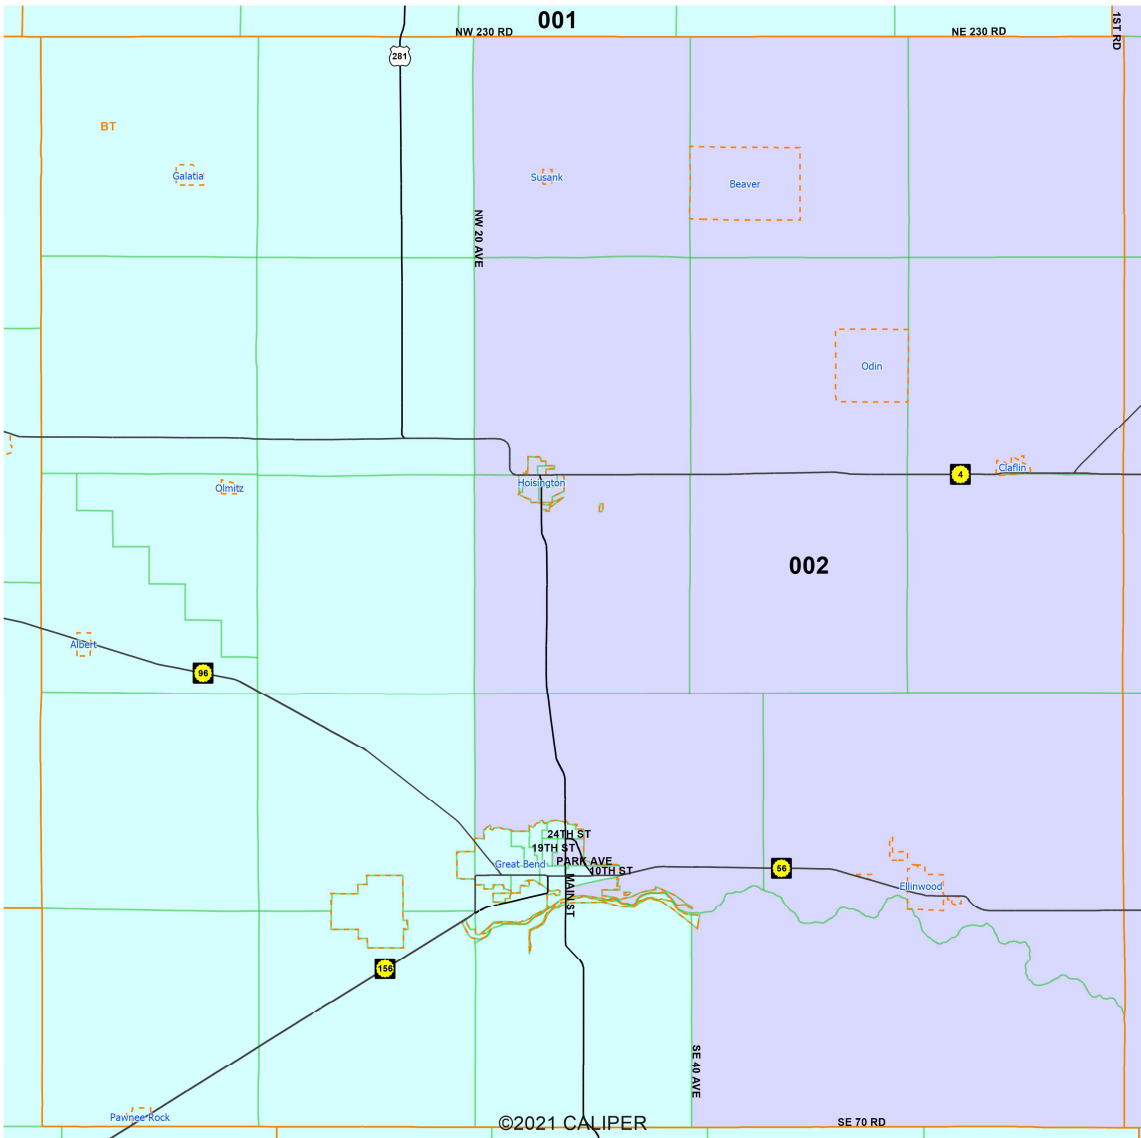

M2_Sunflower for KLRD TR Detail of Barton County

Plan: M2_Sunflower for KLRD TR

Map layers

- Voting District
- County
- Census Place
- Interstate Highways
- U.S. Highways
- State Highways

District

- 001
- 002
- 003
- 004

0 3 6 9
Miles

Kansas Legislative Research Dept. 1/14/2022

M2_Sunflower for KLRD TR Detail of Riley County

Plan: M2_Sunflower for KLRD TR

Map layers

- Voting District
- County
- Census Place
- I Interstate Highways
- U.S. Highways
- State Highways