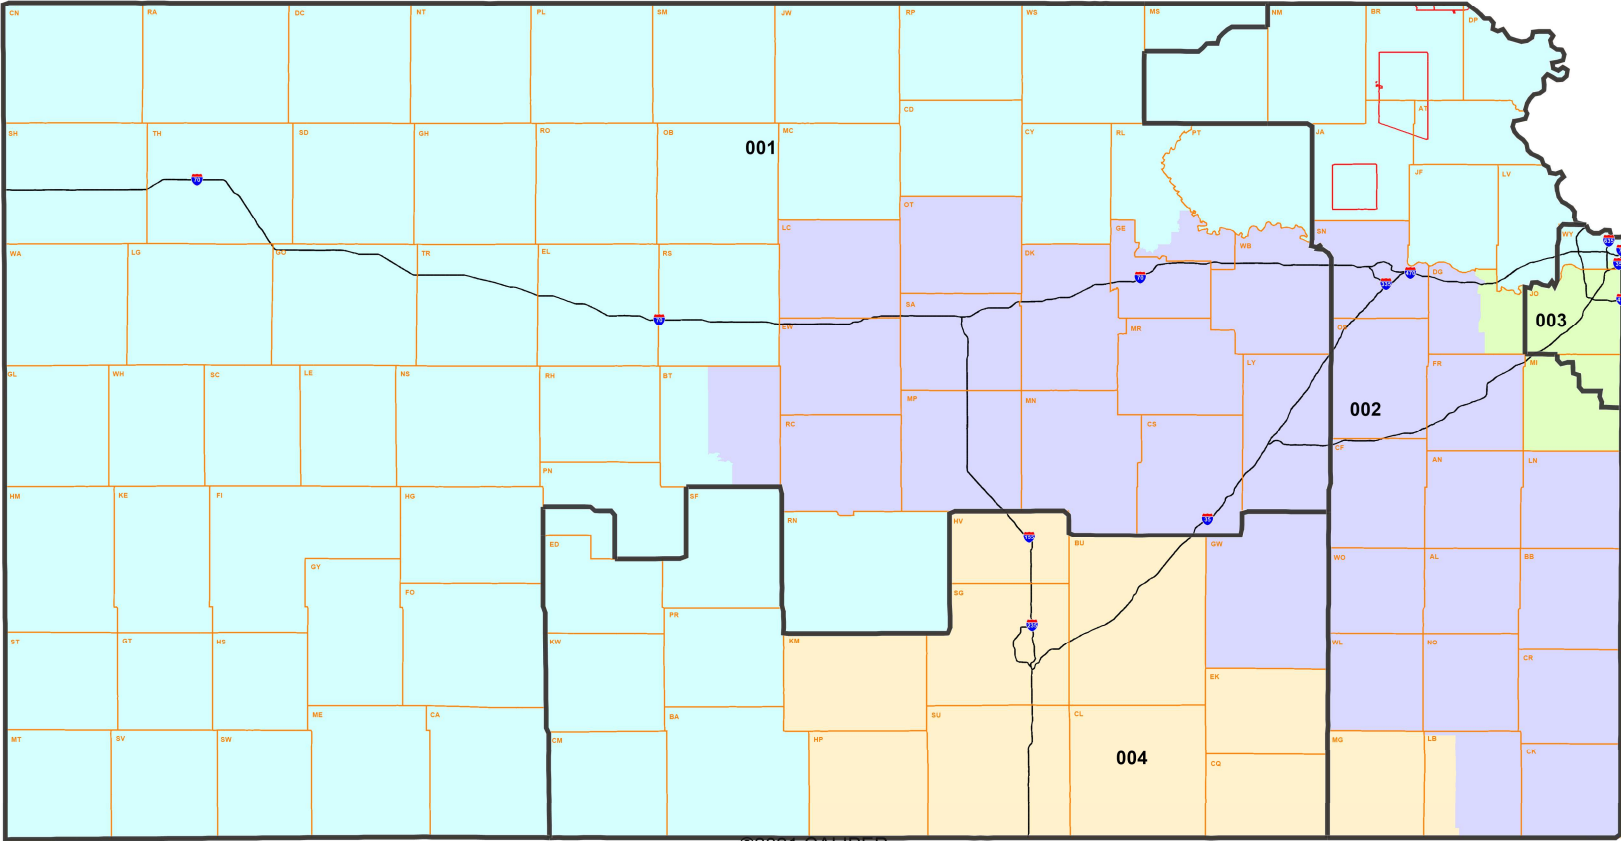

M2_Sunflower for KLRD TR

©2021 CALIPER

District	Population	Deviation	% Deviation
001	734,472	2	0%
002	734,474	4	0%
003	734,462	-8	-0%
004	734,472	2	0%

M2_Sunflower for KLRD TR

©2021 CALIPER

Black Lines Show Boundaries of Existing 2012 Congressional Districts.

Plan: M2_Sunflower for KLRD TR

Map layers

- County
- Indian Reservation
- Congressional Dist
- Interstate Highways

District

- 001
- 002
- 003
- 004

0 25 50 75
 Miles

Kansas Legislative Research Dept. 1/17/2022