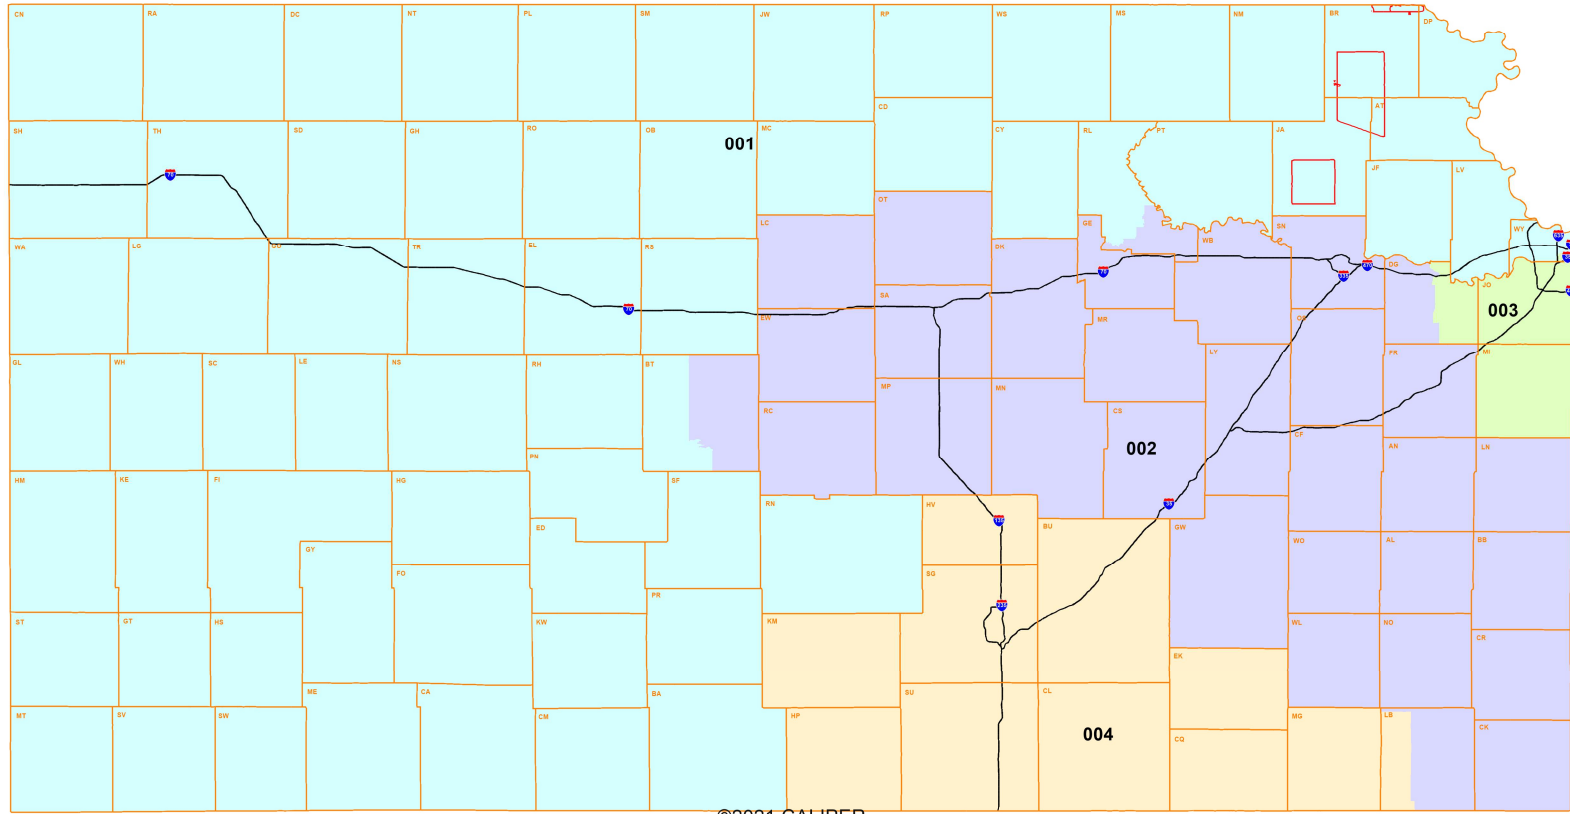

M2_Sunflower for KLRD TR

©2021 CALIPER

District	Population	Deviation	% Deviation
001	734,472	2	0%
002	734,474	4	0%
003	734,462	-8	-0%
004	734,472	2	0%

M2_Sunflower for KLRD TR

©2021 CALIPER

Black Lines Show Boundaries of Existing 2012 Congressional Districts.

Plan: M2_Sunflower for KLRD TR

Map layers

- County
- Indian Reservation
- Congressional Dist
- Interstate Highways

District

- 001
- 002
- 003
- 004

0 25 50 75
 Miles

Kansas Legislative Research Dept. 1/17/2022