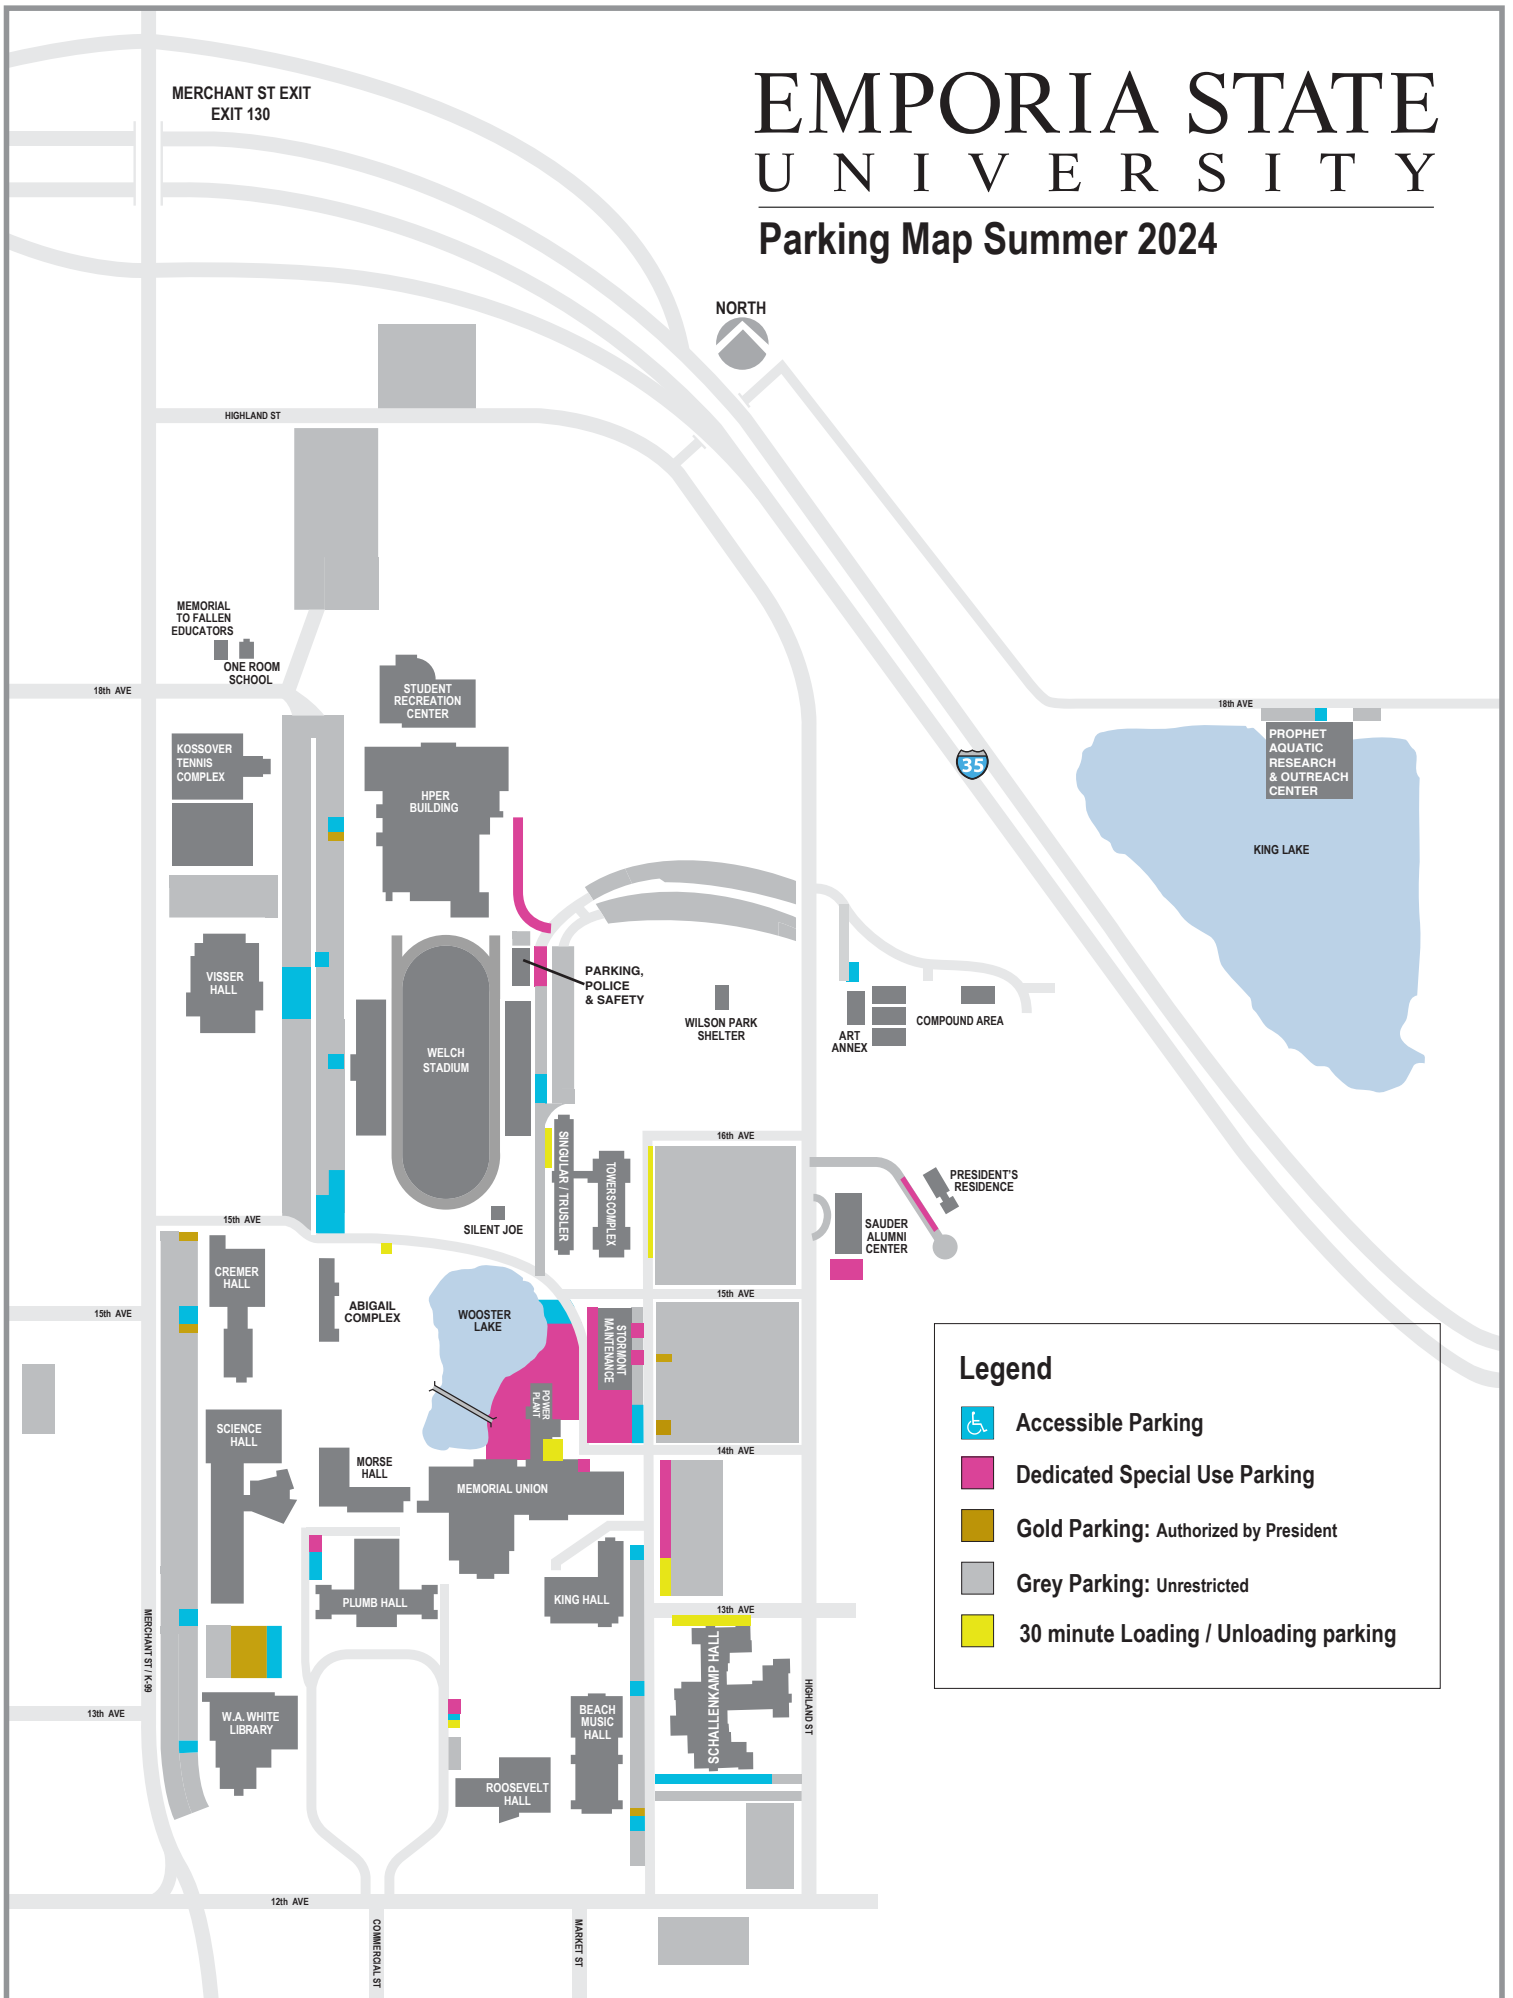

EMPORIA STATE UNIVERSITY

Parking Map Summer 2024

Legend

-  Accessible Parking
-  Dedicated Special Use Parking
-  Gold Parking: Authorized by President
-  Grey Parking: Unrestricted
-  30 minute Loading / Unloading parking