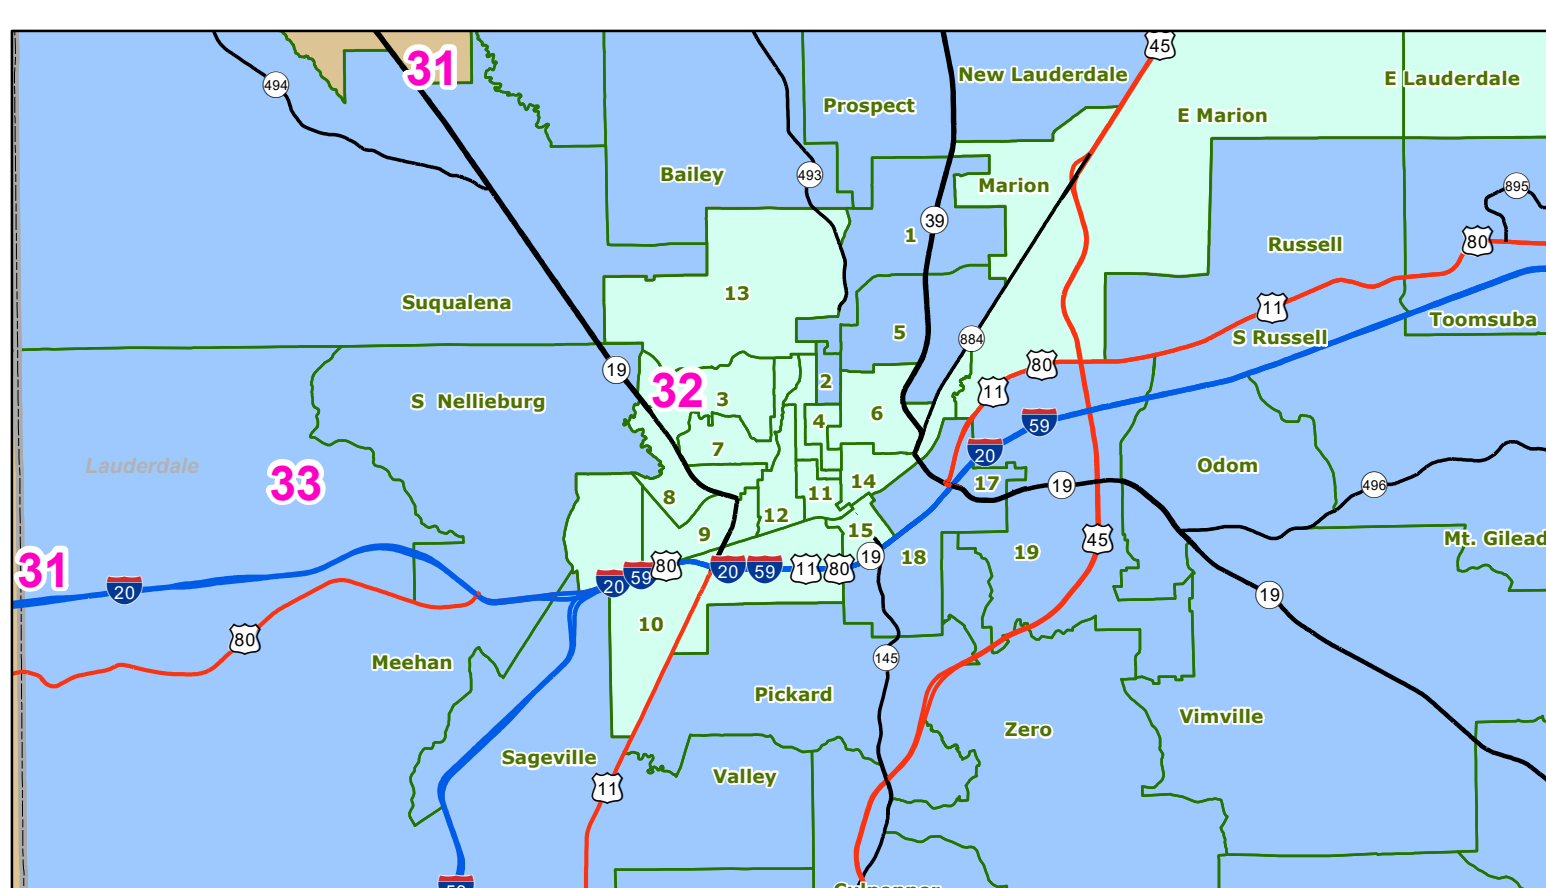

Meridian Area