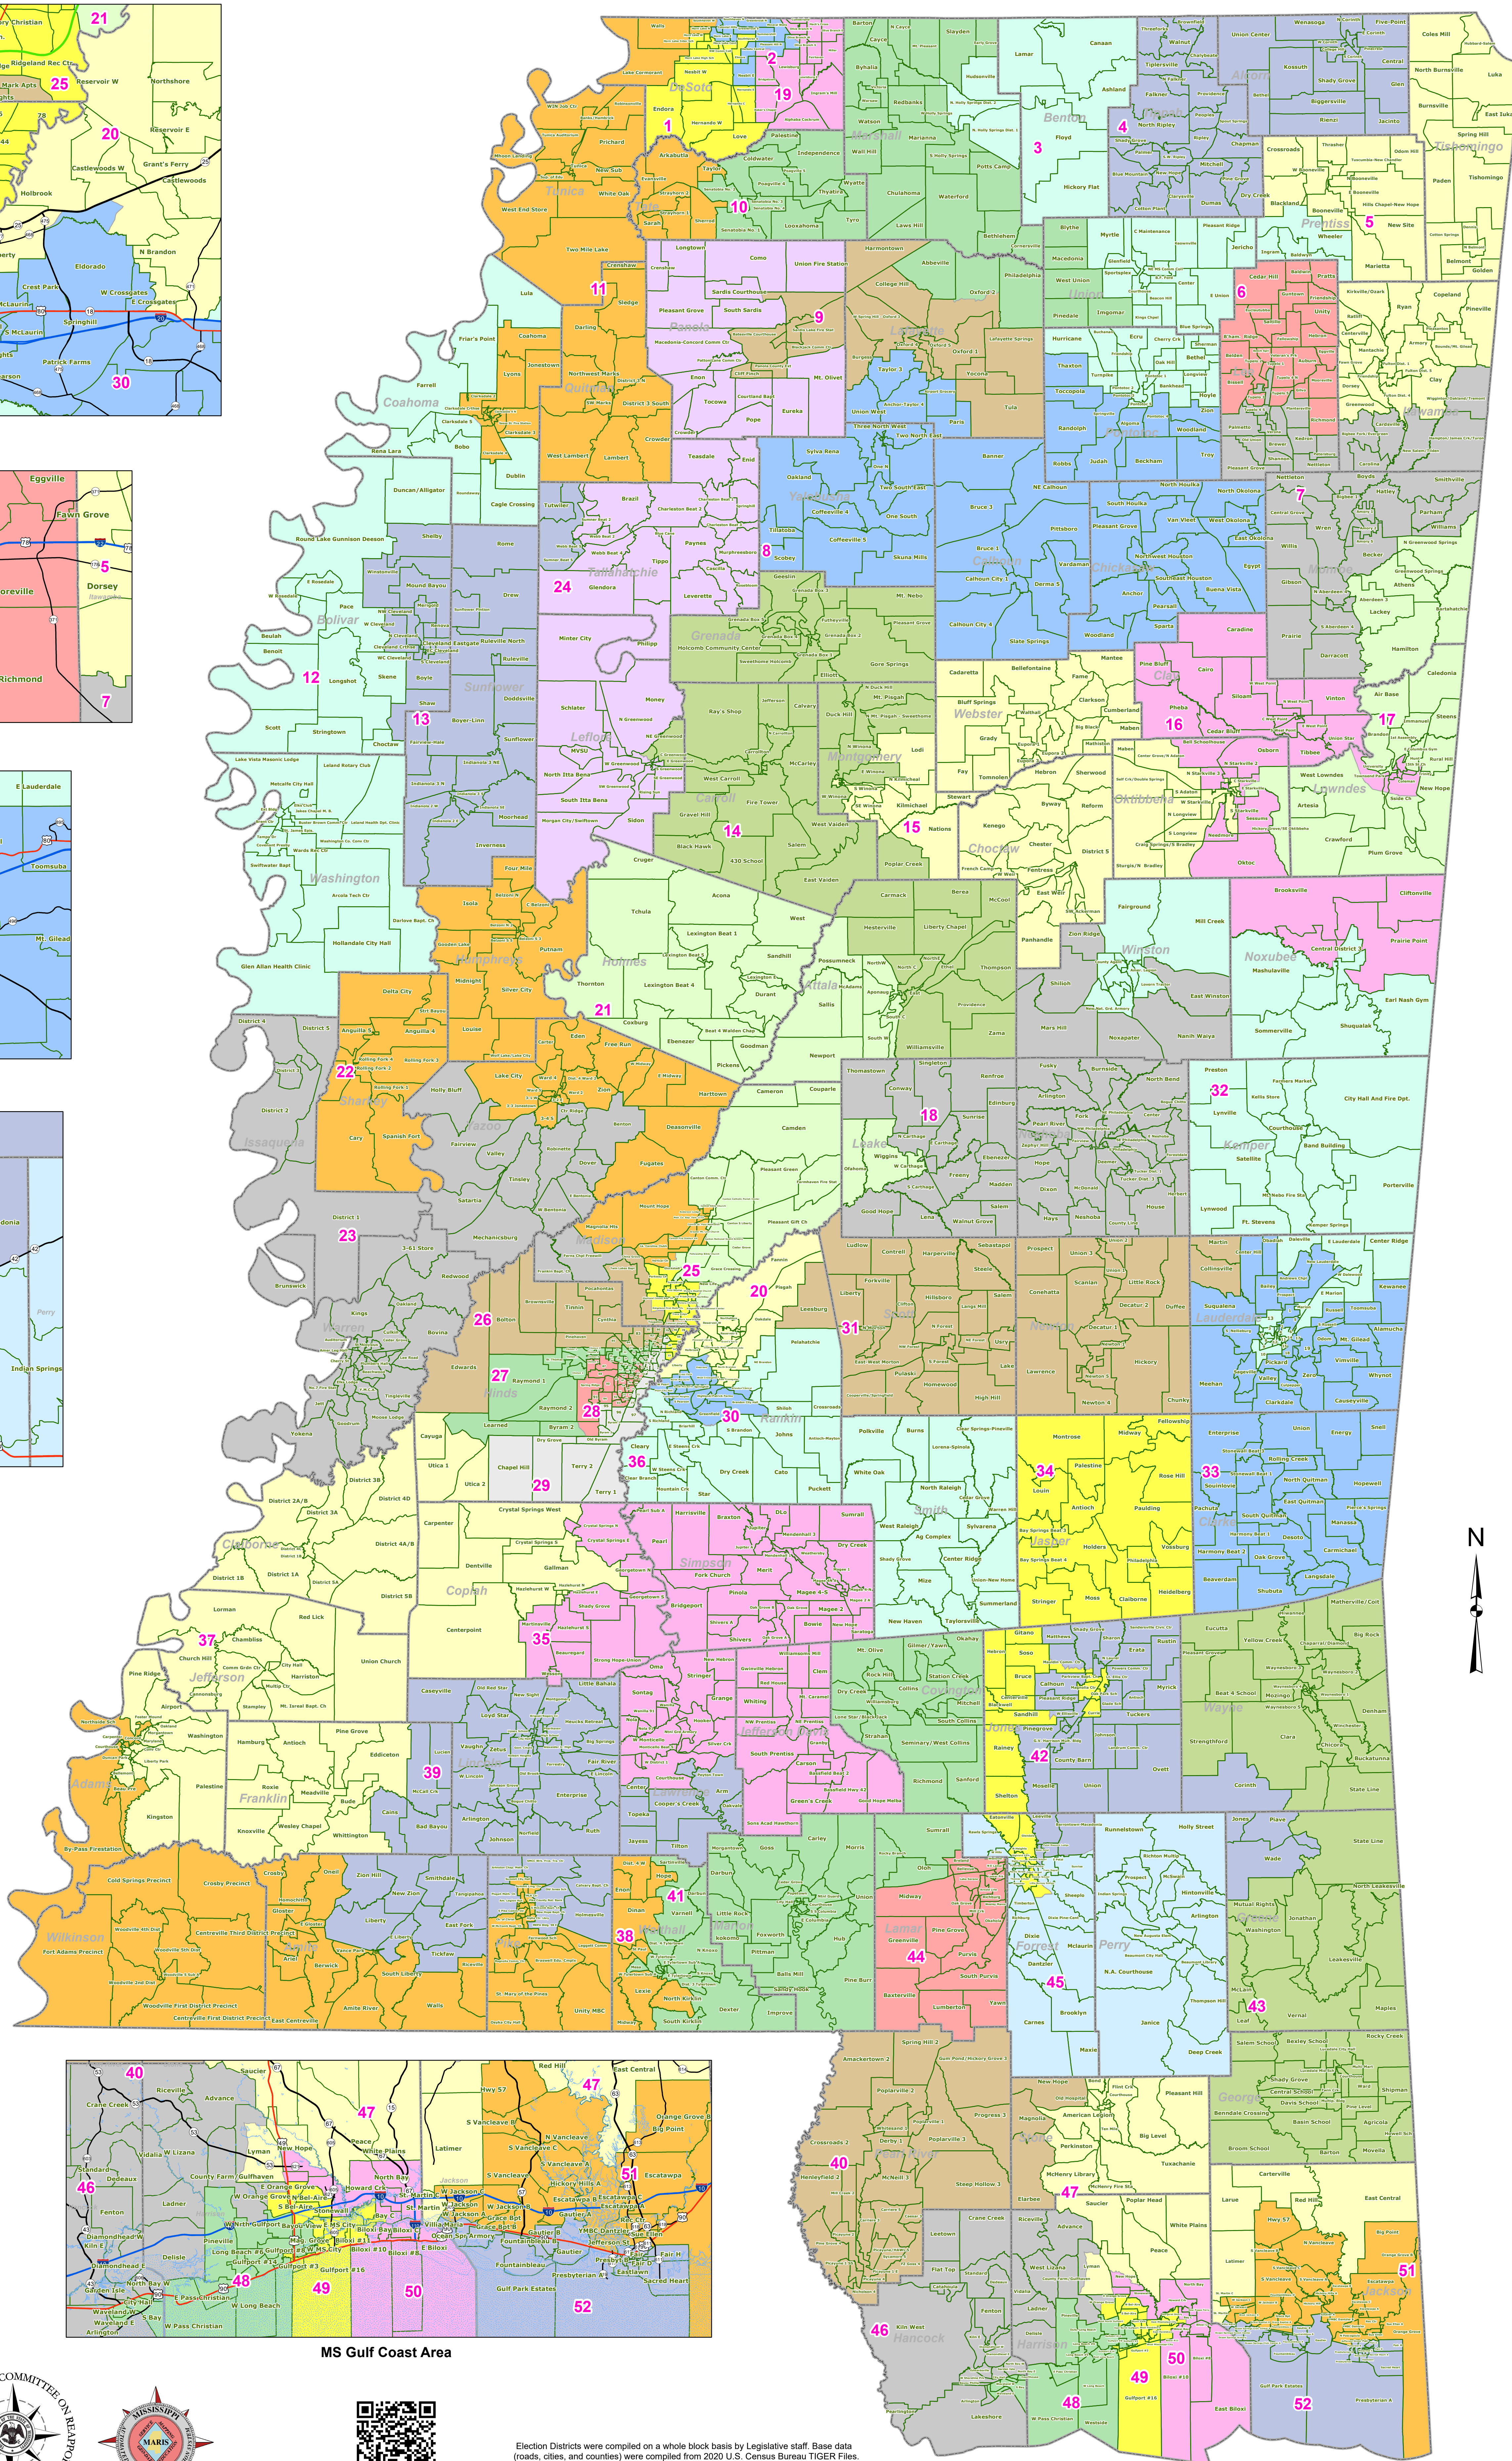

Map prepared by MARIS - 3/27/2022

0 15 30 60 Miles