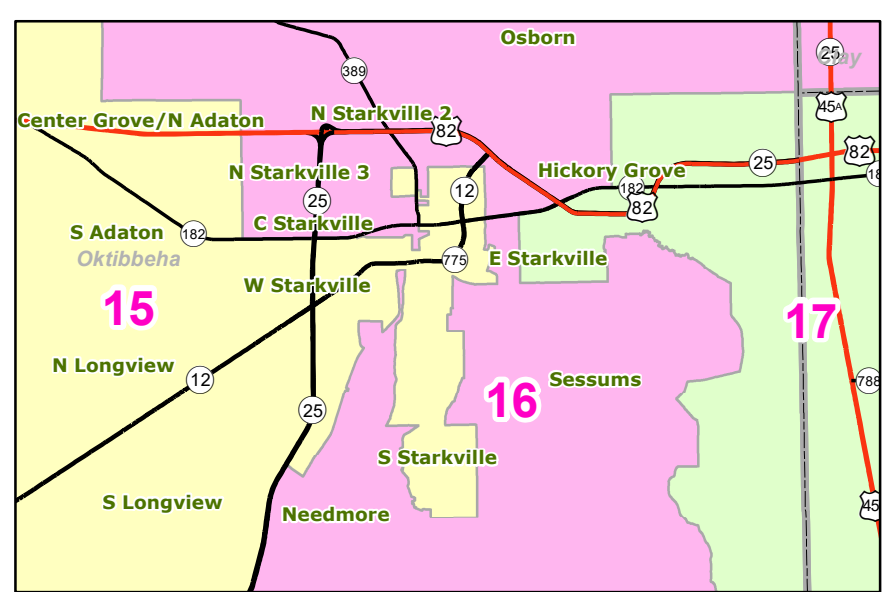

Starkville Area

Map prepared by MARIS - 3/27/2022

0 15 30 60 Miles