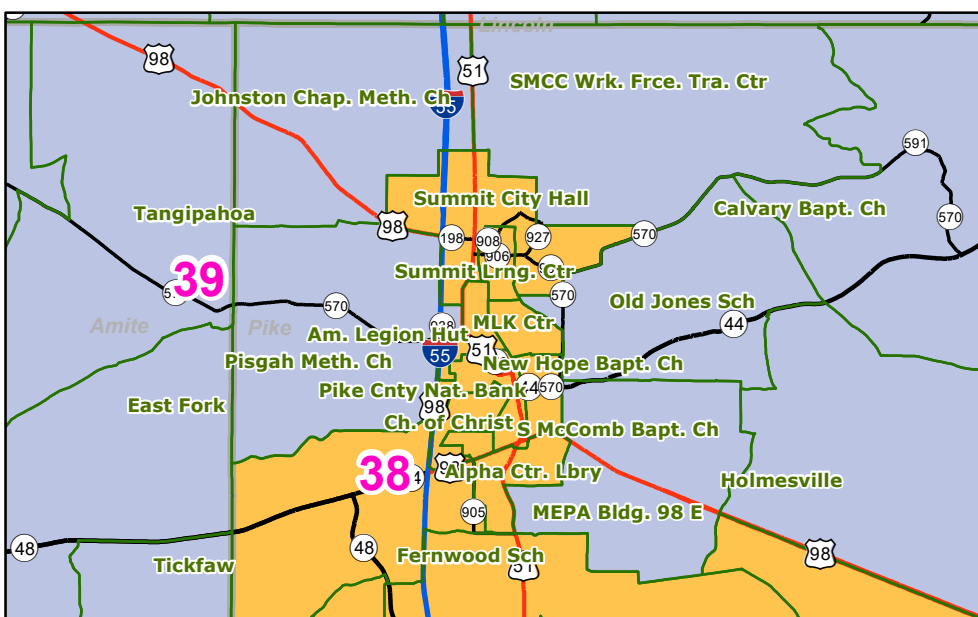

McComb Area