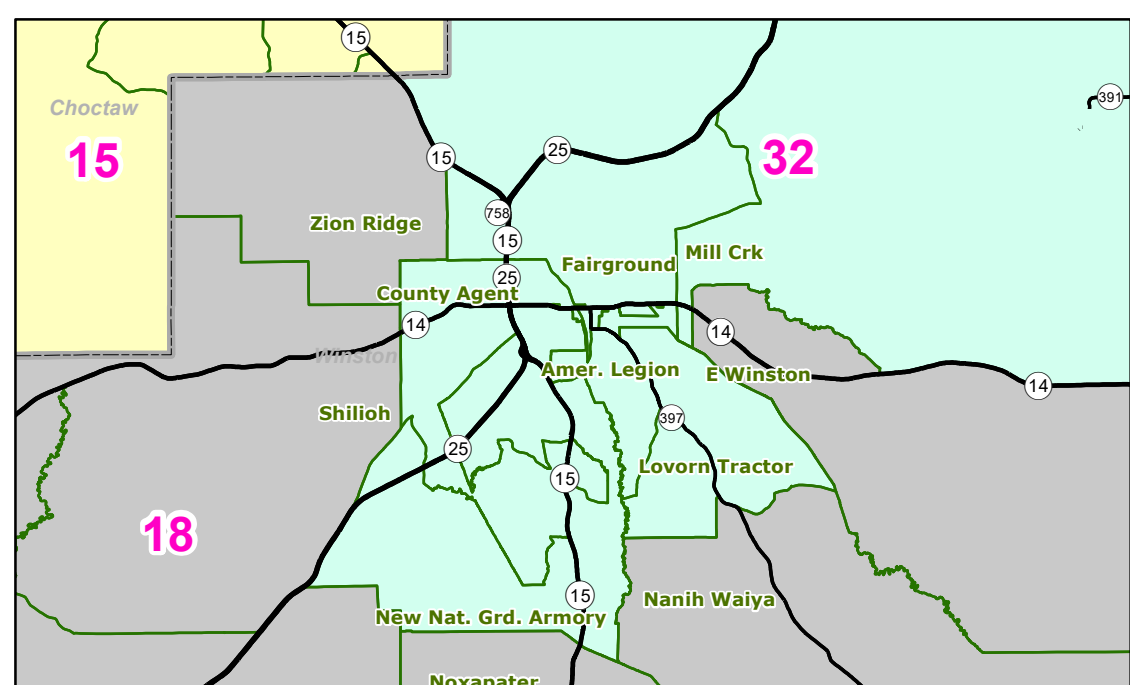

Louisville Area