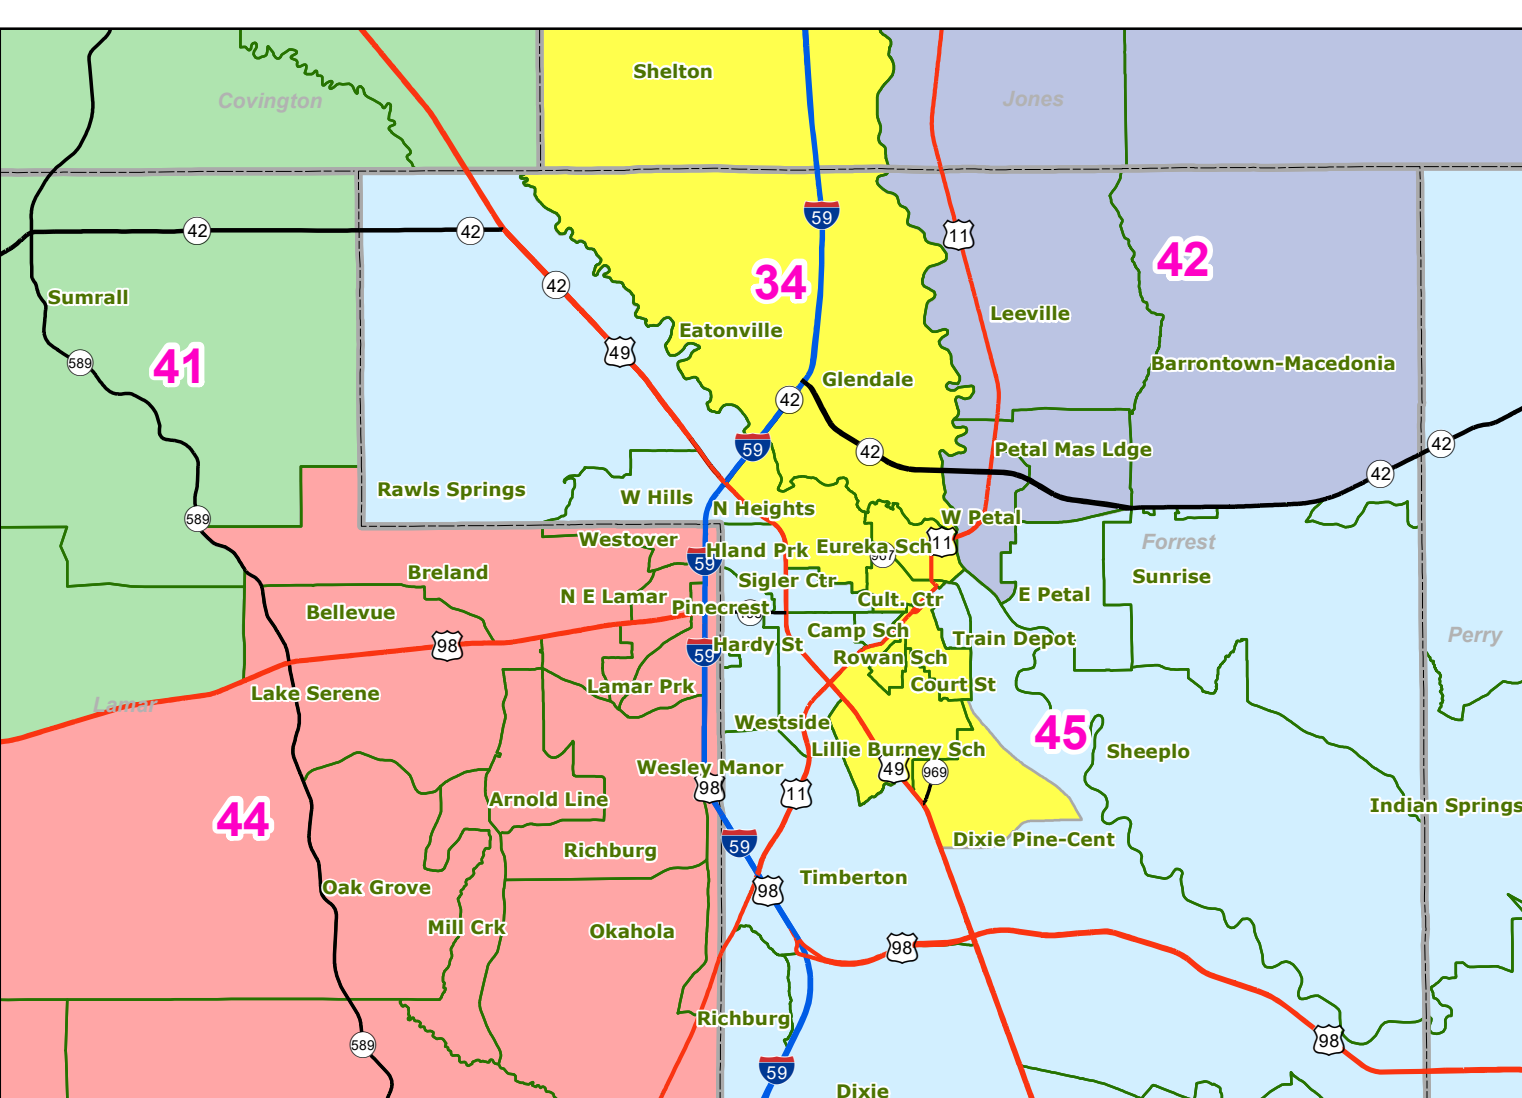

Hattiesburg Area