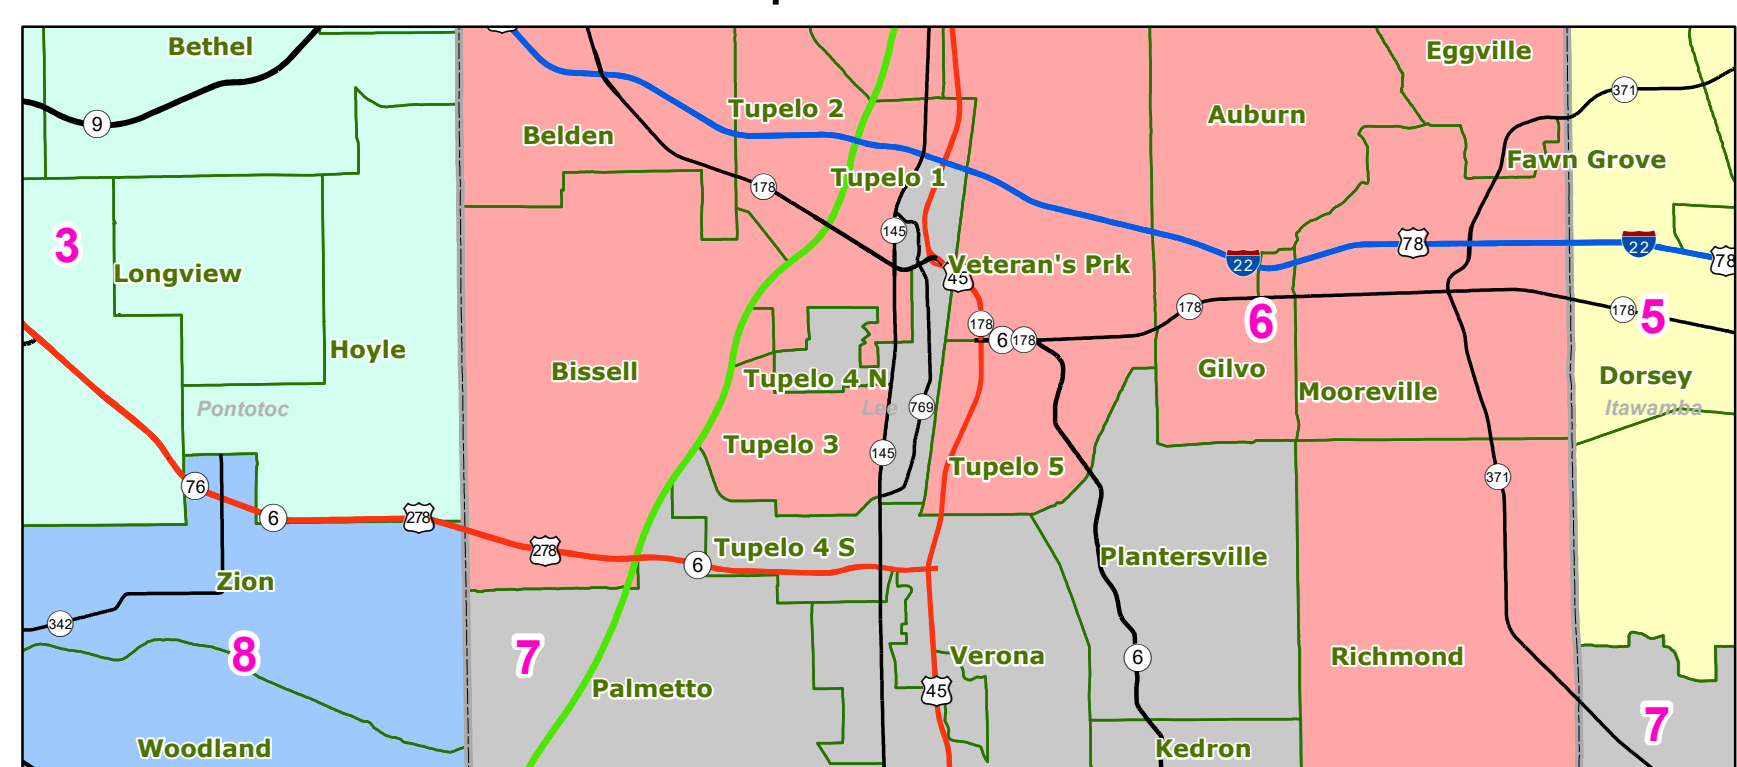

Tupelo Area