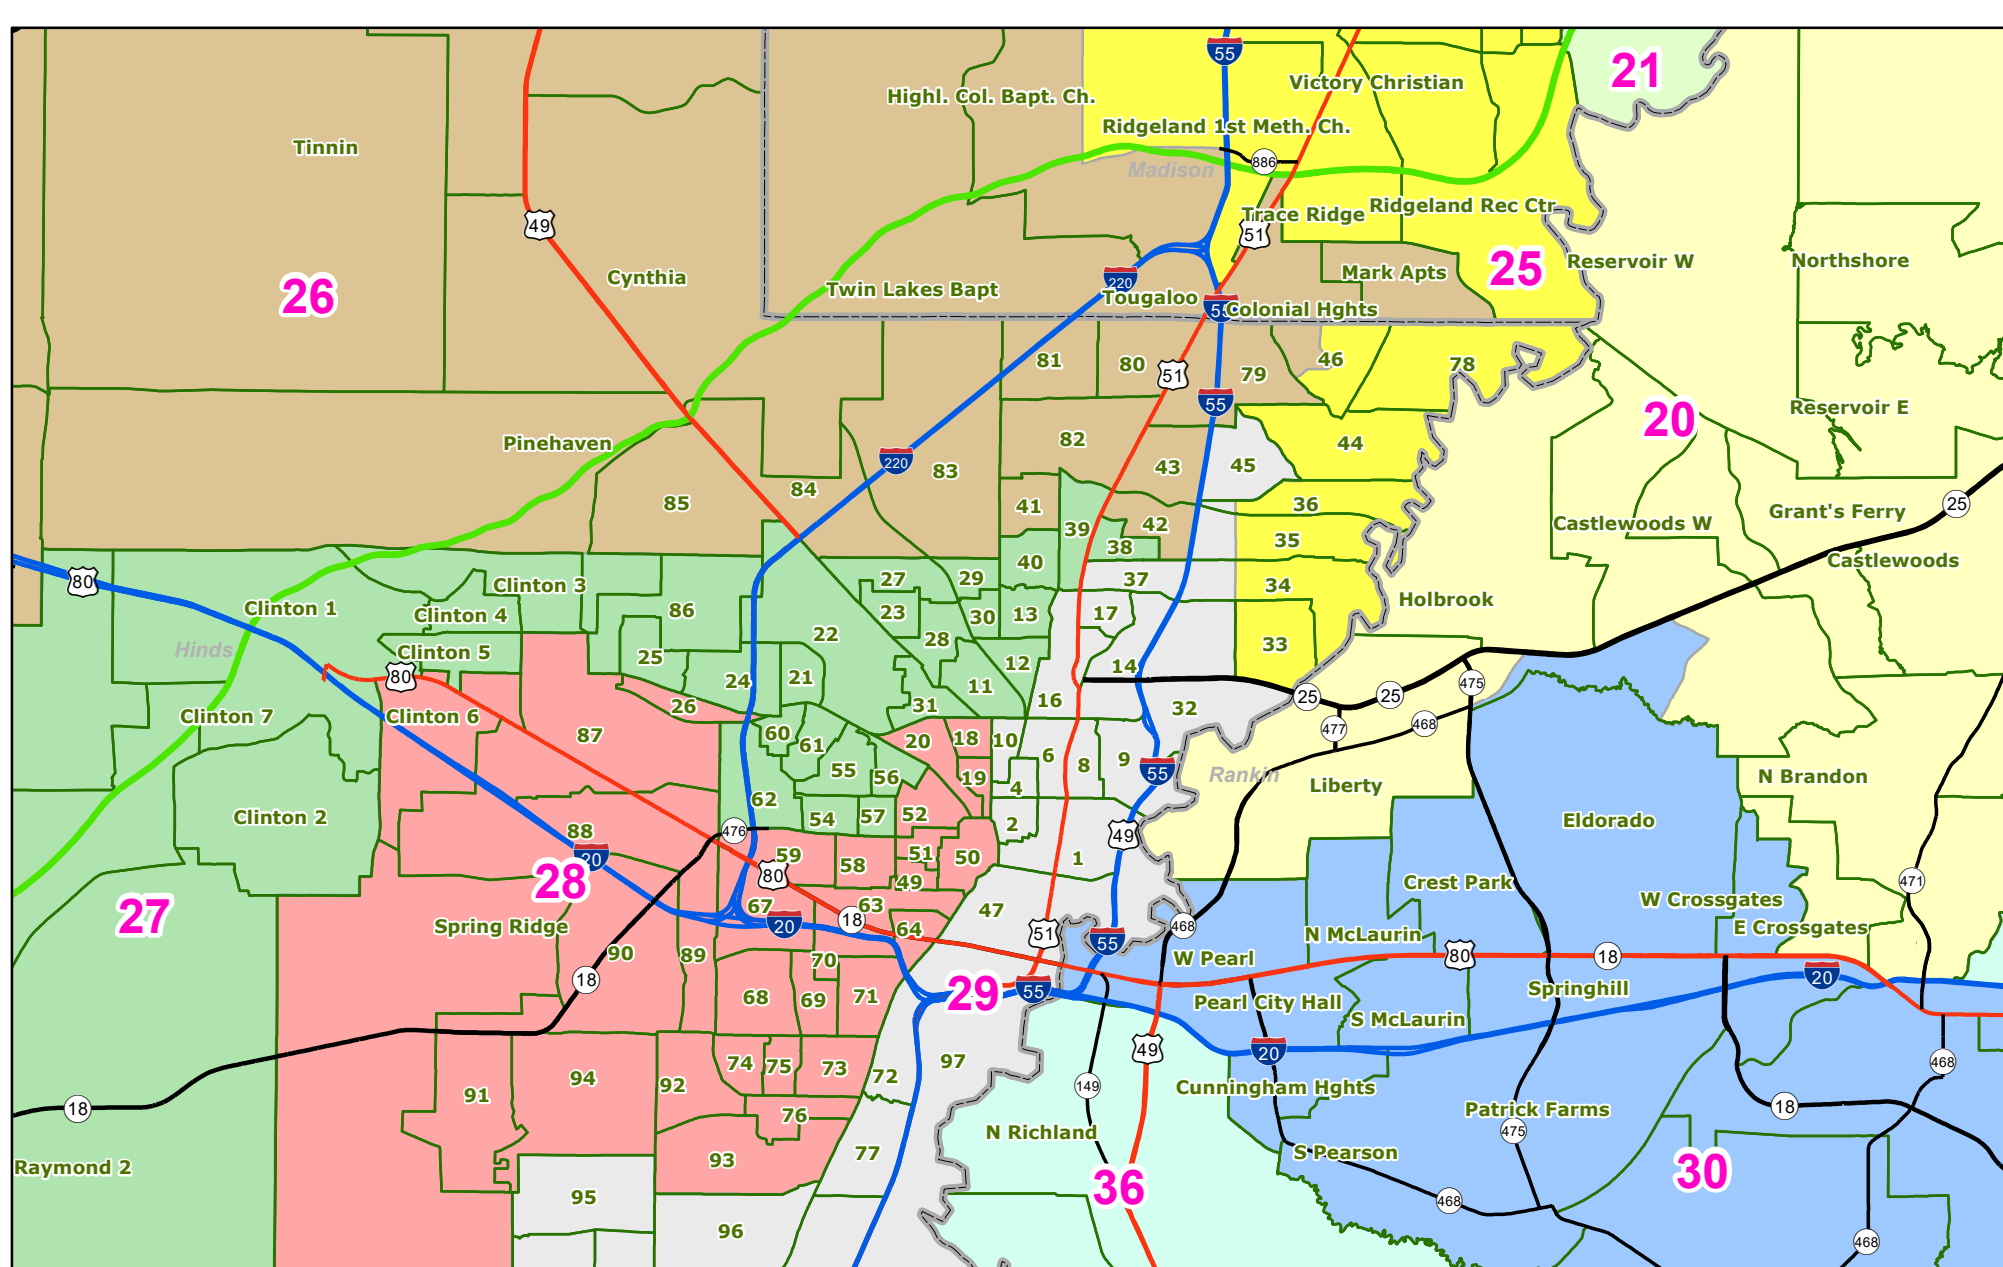

MS Senate Districts as proposed by the Committee

Jackson Area