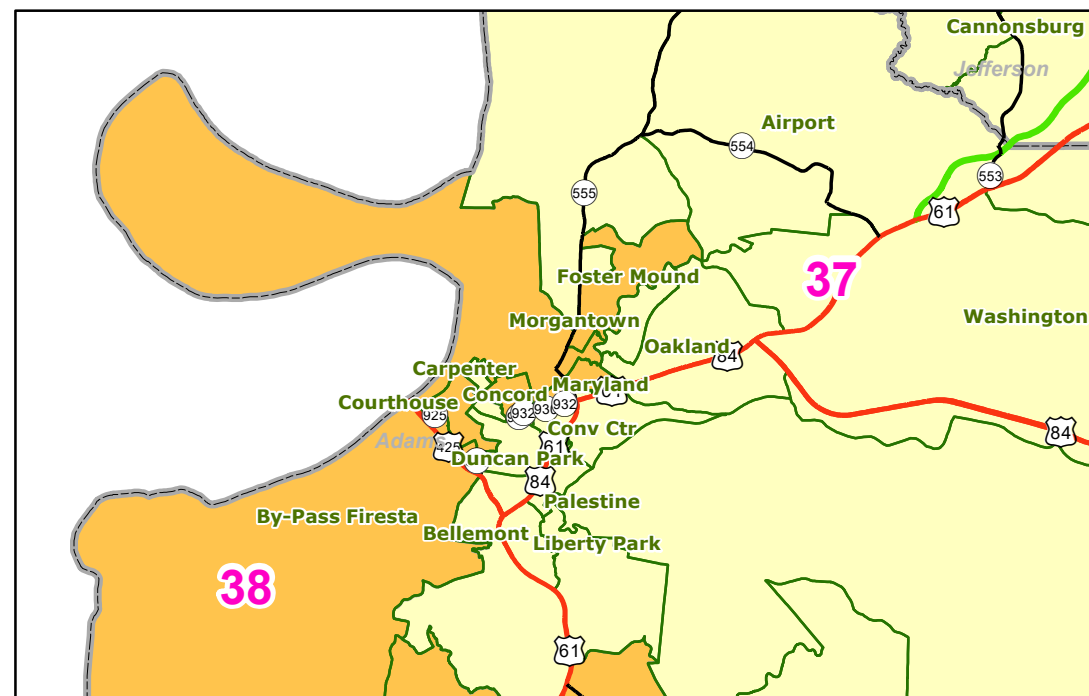

Natchez Area