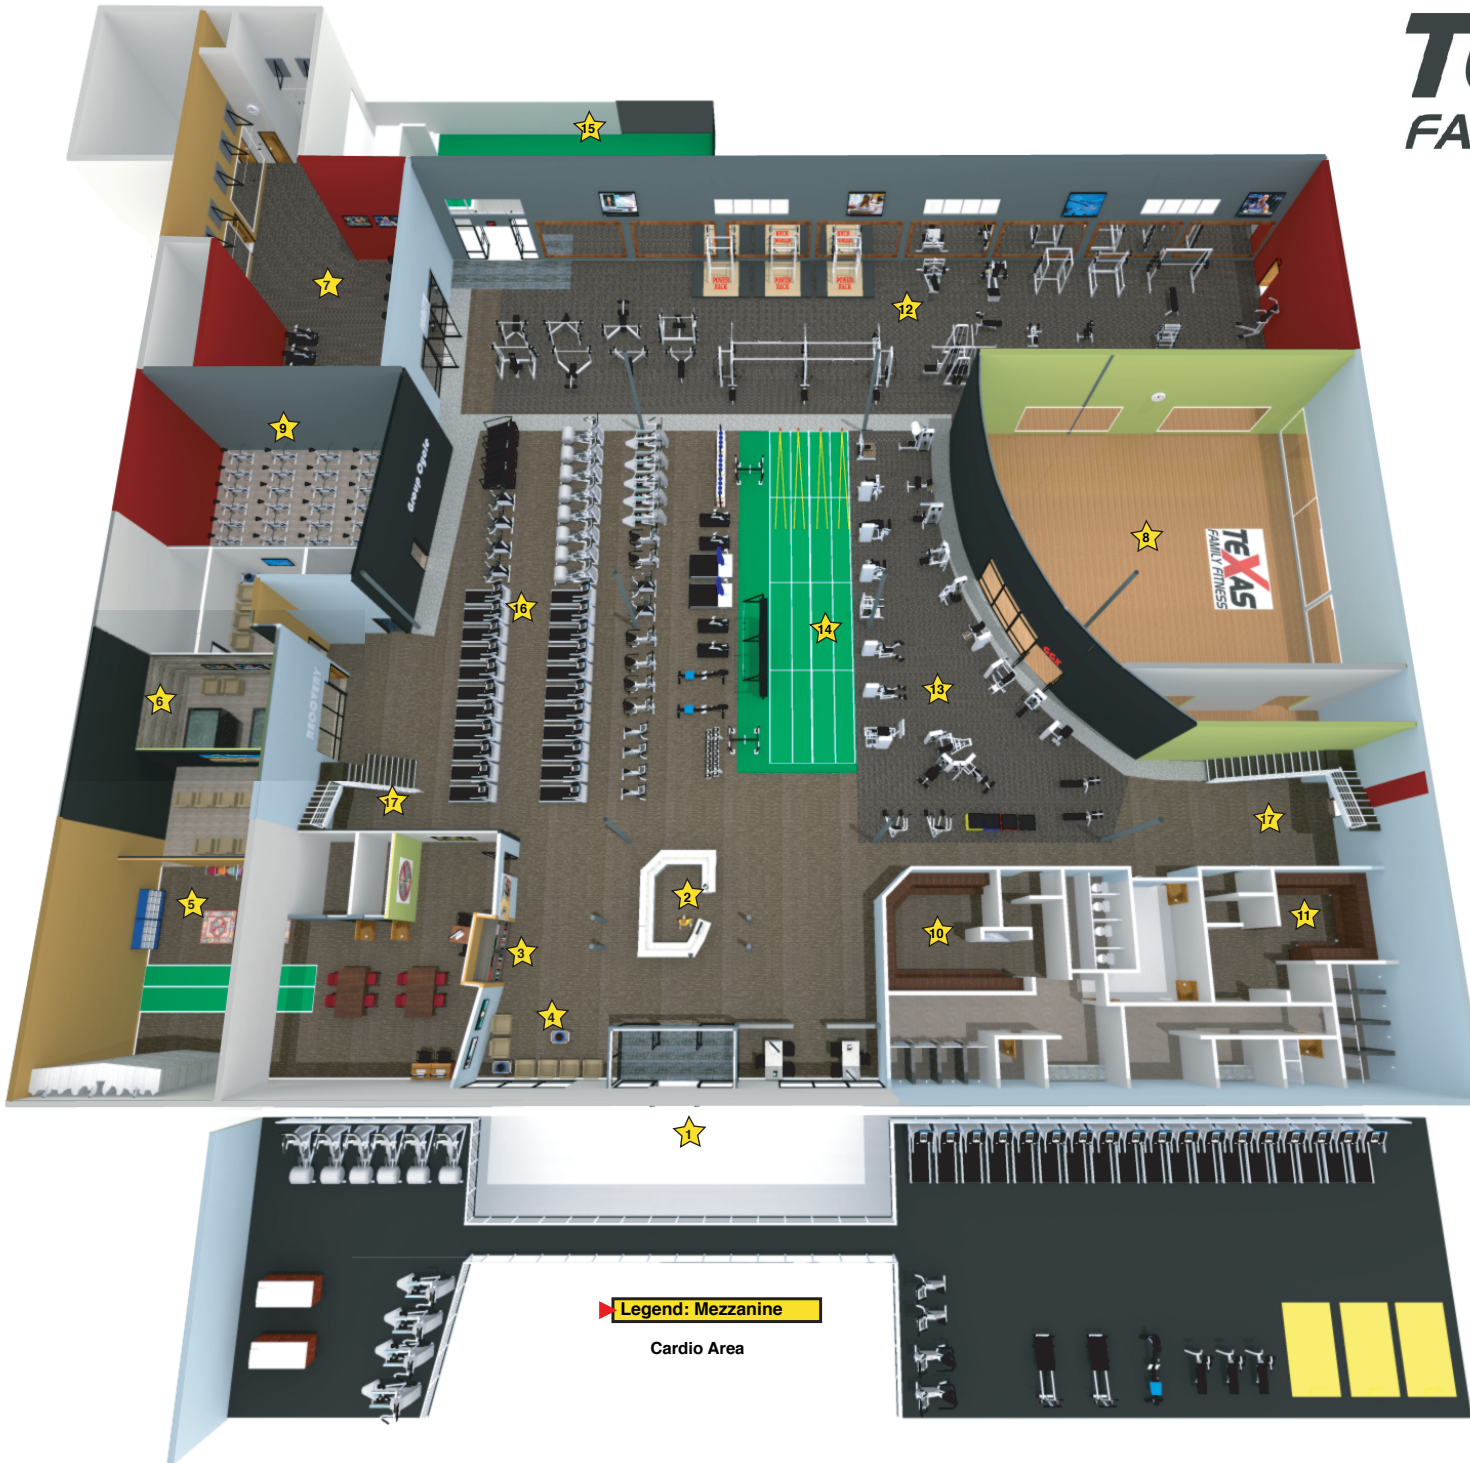

TEXAS

FAMILY FITNESS

Legend: Main Floor

- ★ Entrance
- ★ Reception
- ★ Retail
- ★ Lounge
- ★ Kid's Club with climbing wall and theater
- ★ Recovery
- ★ Ignite
- ★ Group X
- ★ Spinning
- ★ Women's Locker Room
- ★ Men's Locker Room
- ★ Free Weight Area
- ★ Circuit Training
- ★ Functional Training Area
- ★ Outdoor workout area
- ★ Cardio Area
- ★ Stairs

Legend: Mezzanine

Cardio Area