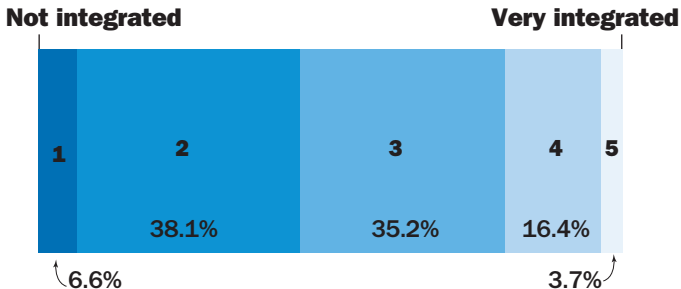

Majority of Columbia residents fall in the middle on city integration

Residents were asked, "How well integrated do you perceive the city of Columbia to be?" on a scale of 1-5, with 1 being not integrated and 5 being very integrated.

Note: There were 244 responses to this question on the Fair Housing Survey.

Source: City of Columbia

DYLAN SHERMAN/Missourian