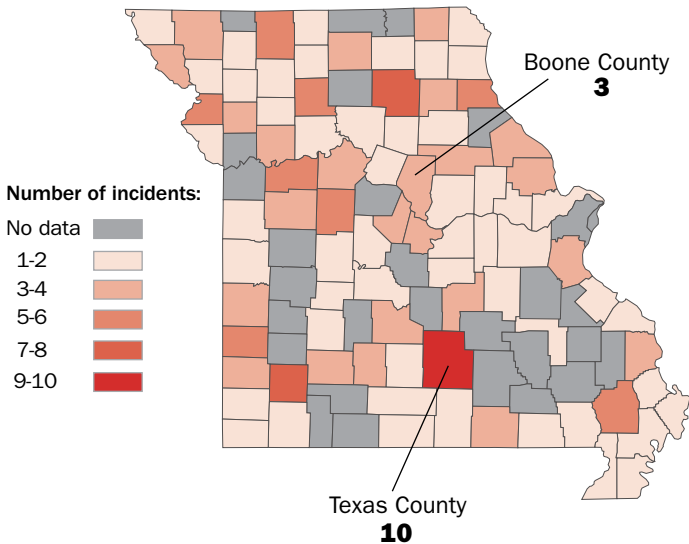

# Farm accidents happen all over Missouri

From 2012-2018, the Central States Center for Agricultural Safety and Health has compiled news clippings on farm injuries and deaths in Missouri. Tractor-involved fatalities and injuries made up **57 percent** of the incidents.

Source: CENTRAL STATES CENTER FOR AGRICULTURAL SAFETY AND HEALTH

DYLAN SHERMAN/MISSOURIAN