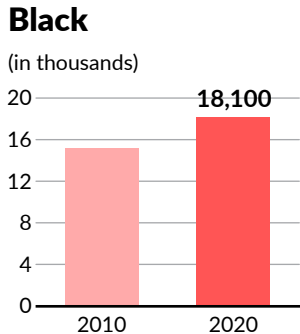

Boone County population by race & ethnicity from 2010 to 2020

*Use caution when comparing 2010 and 2020 Census race data because of changes to question design, data processing and coding procedures for the 2020 Census.