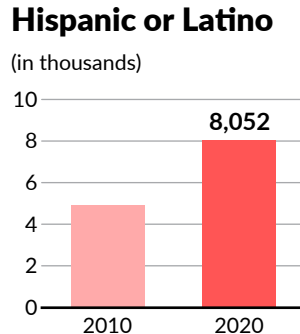

Boone County population by race & ethnicity from 2010 to 2020

*Use caution when comparing 2010 and 2020 Census race data because of changes to question design, data processing and coding procedures for the 2020 Census.