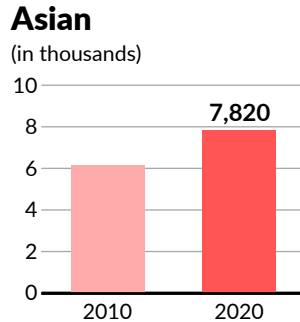

Boone County population by race & ethnicity from 2010 to 2020

*Use caution when comparing 2010 and 2020 Census race data because of changes to question design, data processing and coding procedures for the 2020 Census.