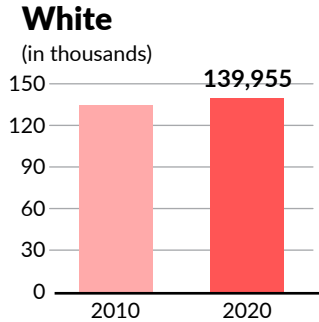

Boone County population by race & ethnicity from 2010 to 2020

*Use caution when comparing 2010 and 2020 Census race data because of changes to question design, data processing and coding procedures for the 2020 Census.