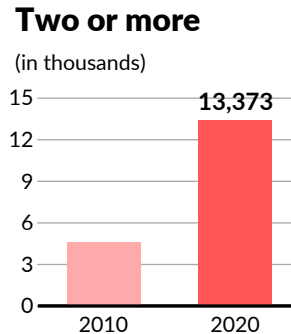

Boone County population by race & ethnicity from 2010 to 2020

*Use caution when comparing 2010 and 2020 Census race data because of changes to question design, data processing and coding procedures for the 2020 Census.