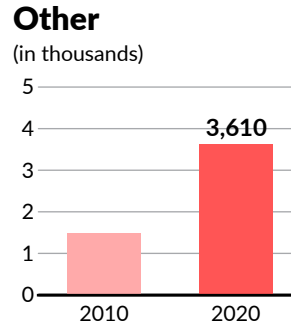

Boone County population by race & ethnicity from 2010 to 2020

*Use caution when comparing 2010 and 2020 Census race data because of changes to question design, data processing and coding procedures for the 2020 Census.