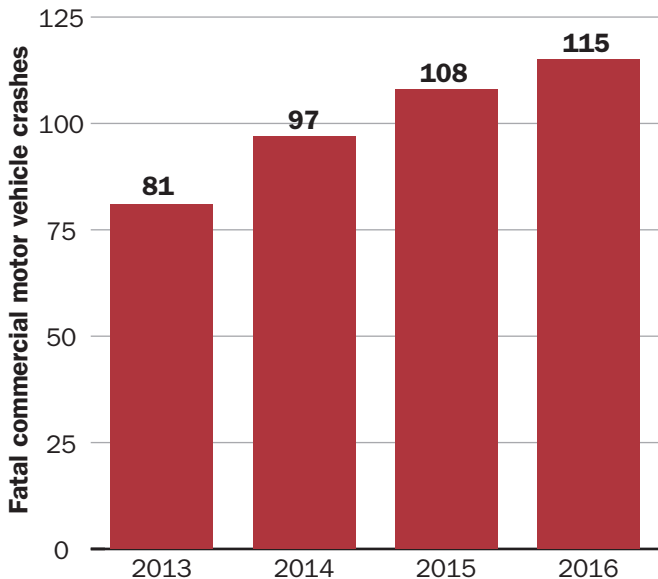

Missouri commercial motor vehicle fatalities steadily rise

In the last four years, the Missouri State Highway Patrol reported 401 fatal commercial vehicle crashes.

Source: MISSOURI STATE HIGHWAY PATROL VIRGINIA WARD/Missourian