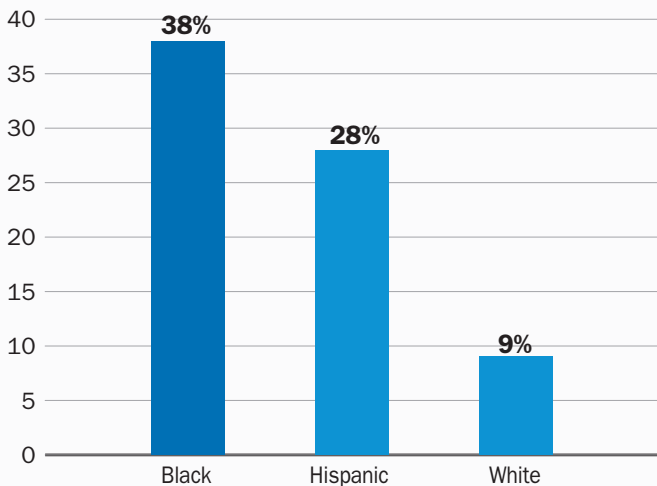

Black children more likely to be in poverty in Boone

Boone County's overall percentage of children living in poverty was 14 percent in 2017, but the rates vary significantly by race. While 38 percent of black children live in poverty, that number is only 9 percent for white children.

Percentage of children in poverty by race in Boone County

NOTE: Children are considered people under age 18. Data comes from the American Community Survey using combined five-year estimates from 2013 to 2017.