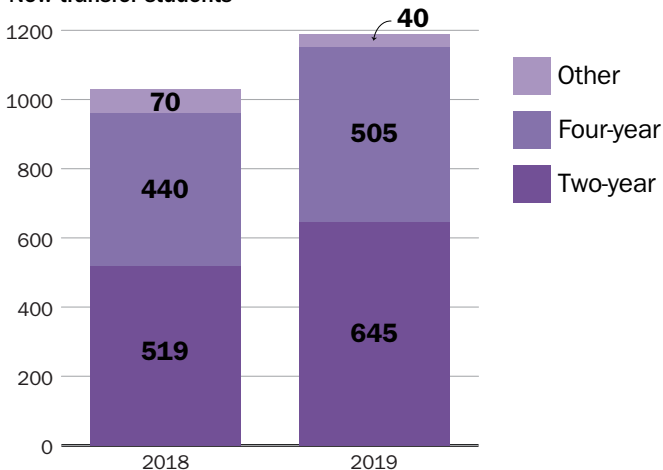

Transfer enrollment up at MU

Nearly **16%** more transfer students have enrolled at MU for the fall semester compared to 2018. Of the 1,190 new transfer students this semester, 645 came from a community college.

New transfer students

NOTE: Enrollment data was accurate on the first day of each year's fall semester. An example of "other" is a student who transferred credit from both a two-year and a four-year institution.