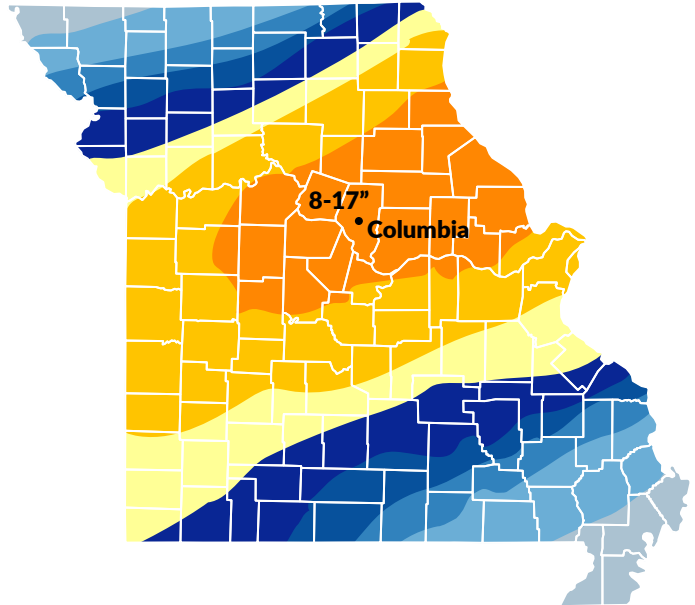

Missouri to get heavy snowfall this week

Columbia is expected to get around 8 to 17 inches of snow between Tuesday evening and late Thursday night, according to a National Weather Service forecast issued at 4:40 p.m. Monday. Much of the state is expected to get at least 8 inches from the winter storm.

Storm total snow amounts (inches)

NICK GOUGAS/Missourian

Source: National Weather Service