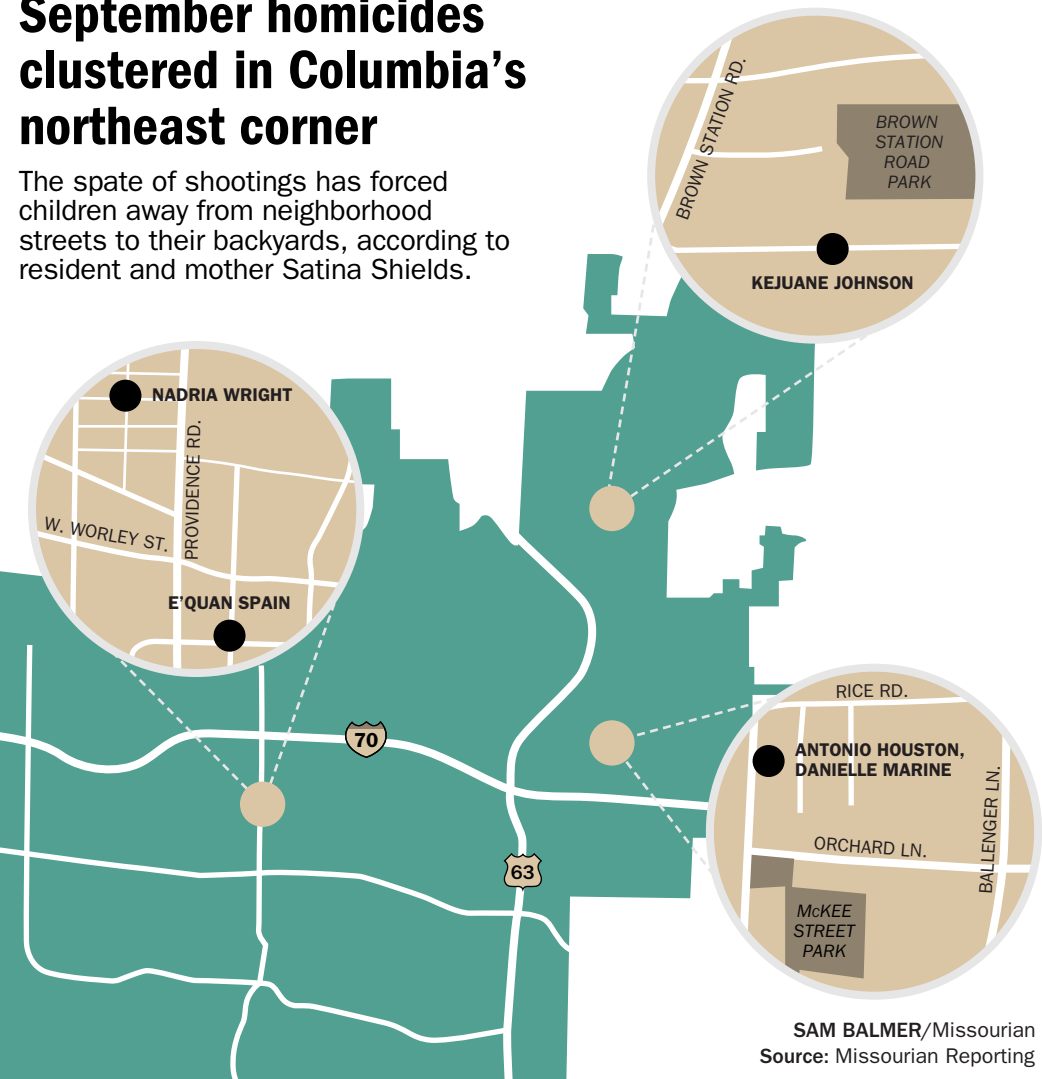

# September homicides clustered in Columbia's northeast corner

The spate of shootings has forced children away from neighborhood streets to their backyards, according to resident and mother Satina Shields.

SAM BALMER/Missourian  
Source: Missourian Reporting