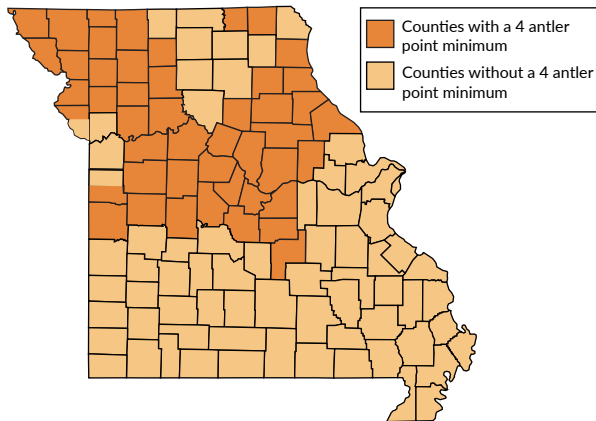

Boone County enforces antler point restriction

Hunters above age 16 must be aware of each county's rules regarding antler point restrictions. While most counties have no restrictions, 47 counties require bucks to have at least four antler points on one side to be eligible for harvest.

Source: Missouri Department of Conservation

ANNIE SANFILIPPO/Missourian