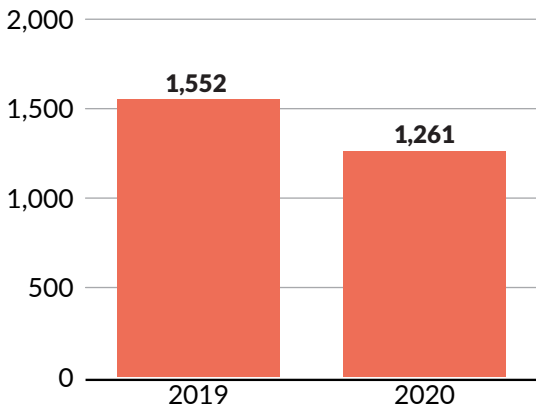

New semester brings fewer students from afar

MU international student enrollment **decreased nearly 19%** for the fall 2020 school year because of COVID-19.

International
Students

Note: 2020 enrollment number from Aug. 24.