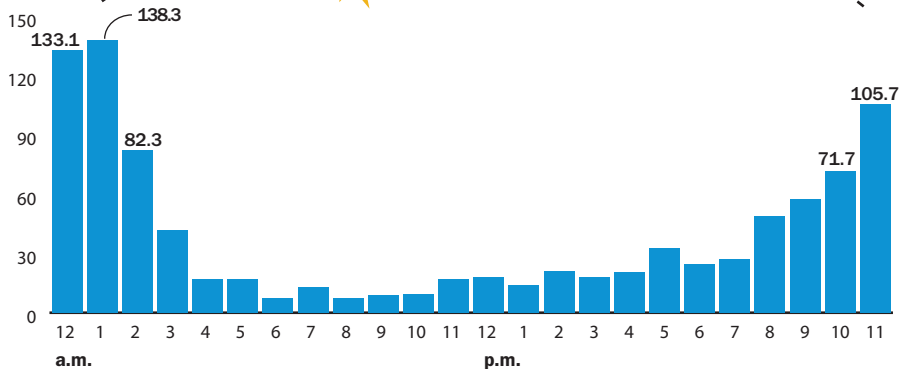

Imbibing after midnight: Alcohol-related police calls highest at 1 a.m.

In 2017, the average number of alcohol-related reports was highest during late-evening and early-morning hours, especially on Friday, Saturday and Sunday. According to a 2017 analysis by the Columbia Police Department, around 67 percent of the reports occurred between 8 p.m. and 3 a.m.

Number of alcohol-related reports (weekly average in 2017)

Source: COLUMBIA POLICE DEPARTMENT

JAVKHLAN BOLD-ERDENE/Missourian