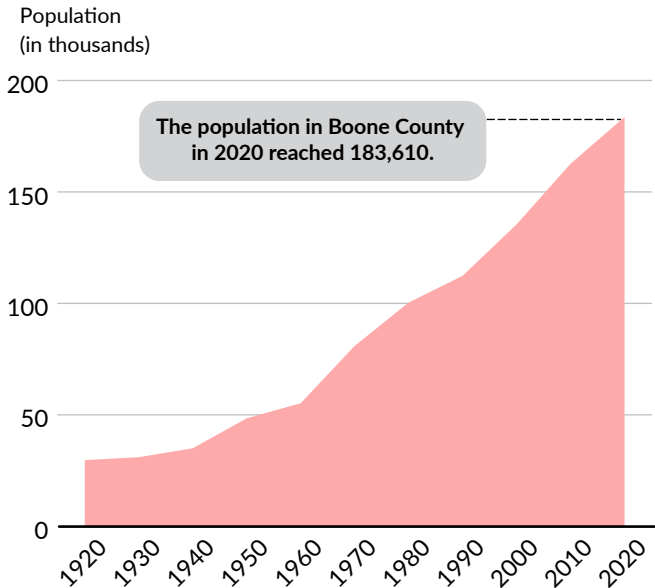

# Boone County's population over a century

The population in Boone County has grown from **29,672 people** recorded for the 1920 Census to **183,610 people** recorded for the 2020 Census.

BEN SCOTT,

Source: U.S. Census Bureau