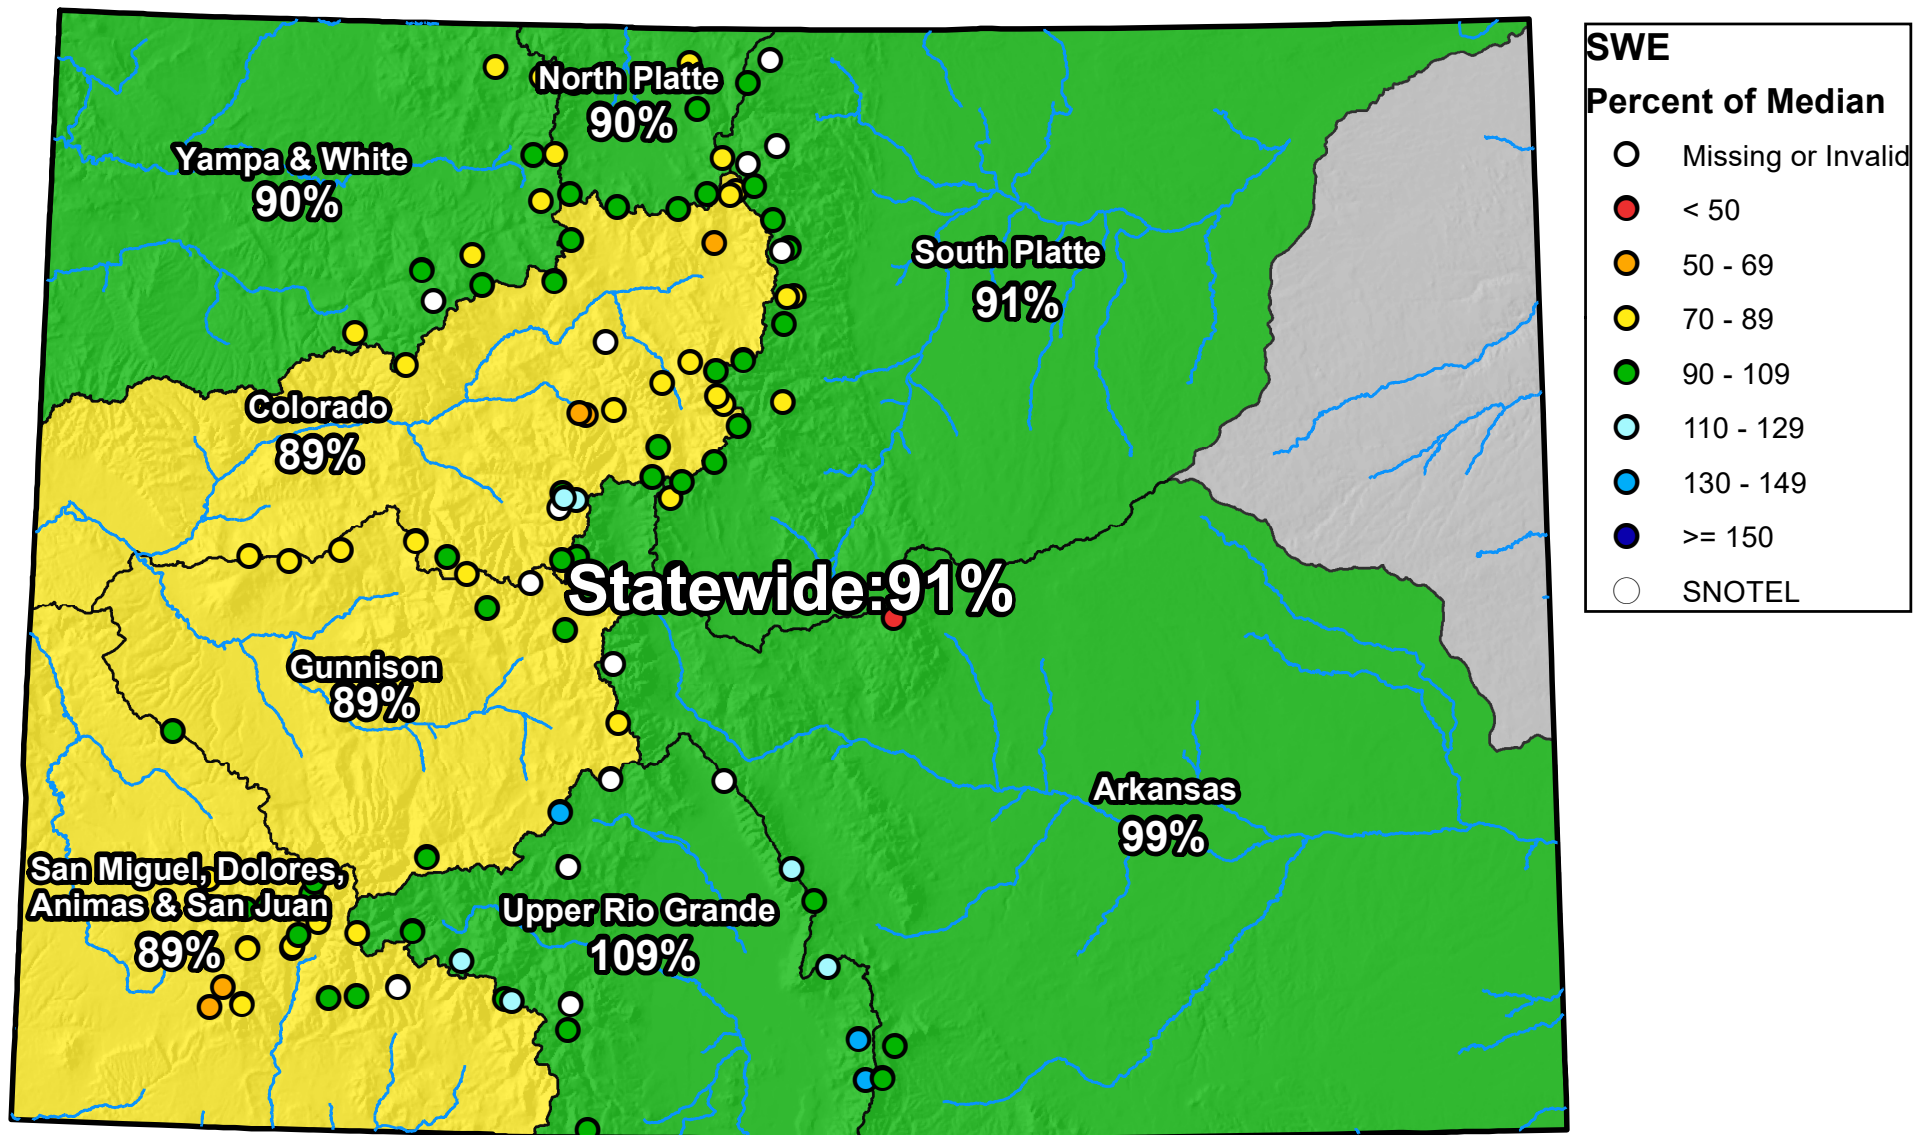

# Colorado SNOTEL Snow Water Equivalent (SWE) Update Map with Site Data

Current as of Feb 18, 2021

United States Department of Agriculture

Natural Resources Conservation Service