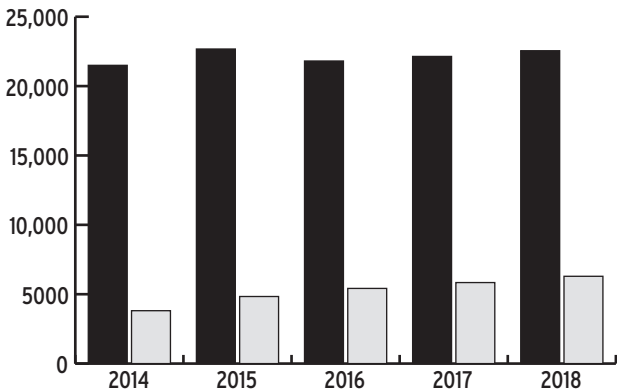

MENTAL HEALTH ALERTS AT THE EL PASO COUNTY JAIL

Total inmates booked into El Paso County jail

Inmates with mental health alerts*

*A mental health alert includes inmates who are on suicide watch or have tried to hurt or kill themselves in the past. It also applies to inmates who have cognitive impairments or serious mental health diagnoses.