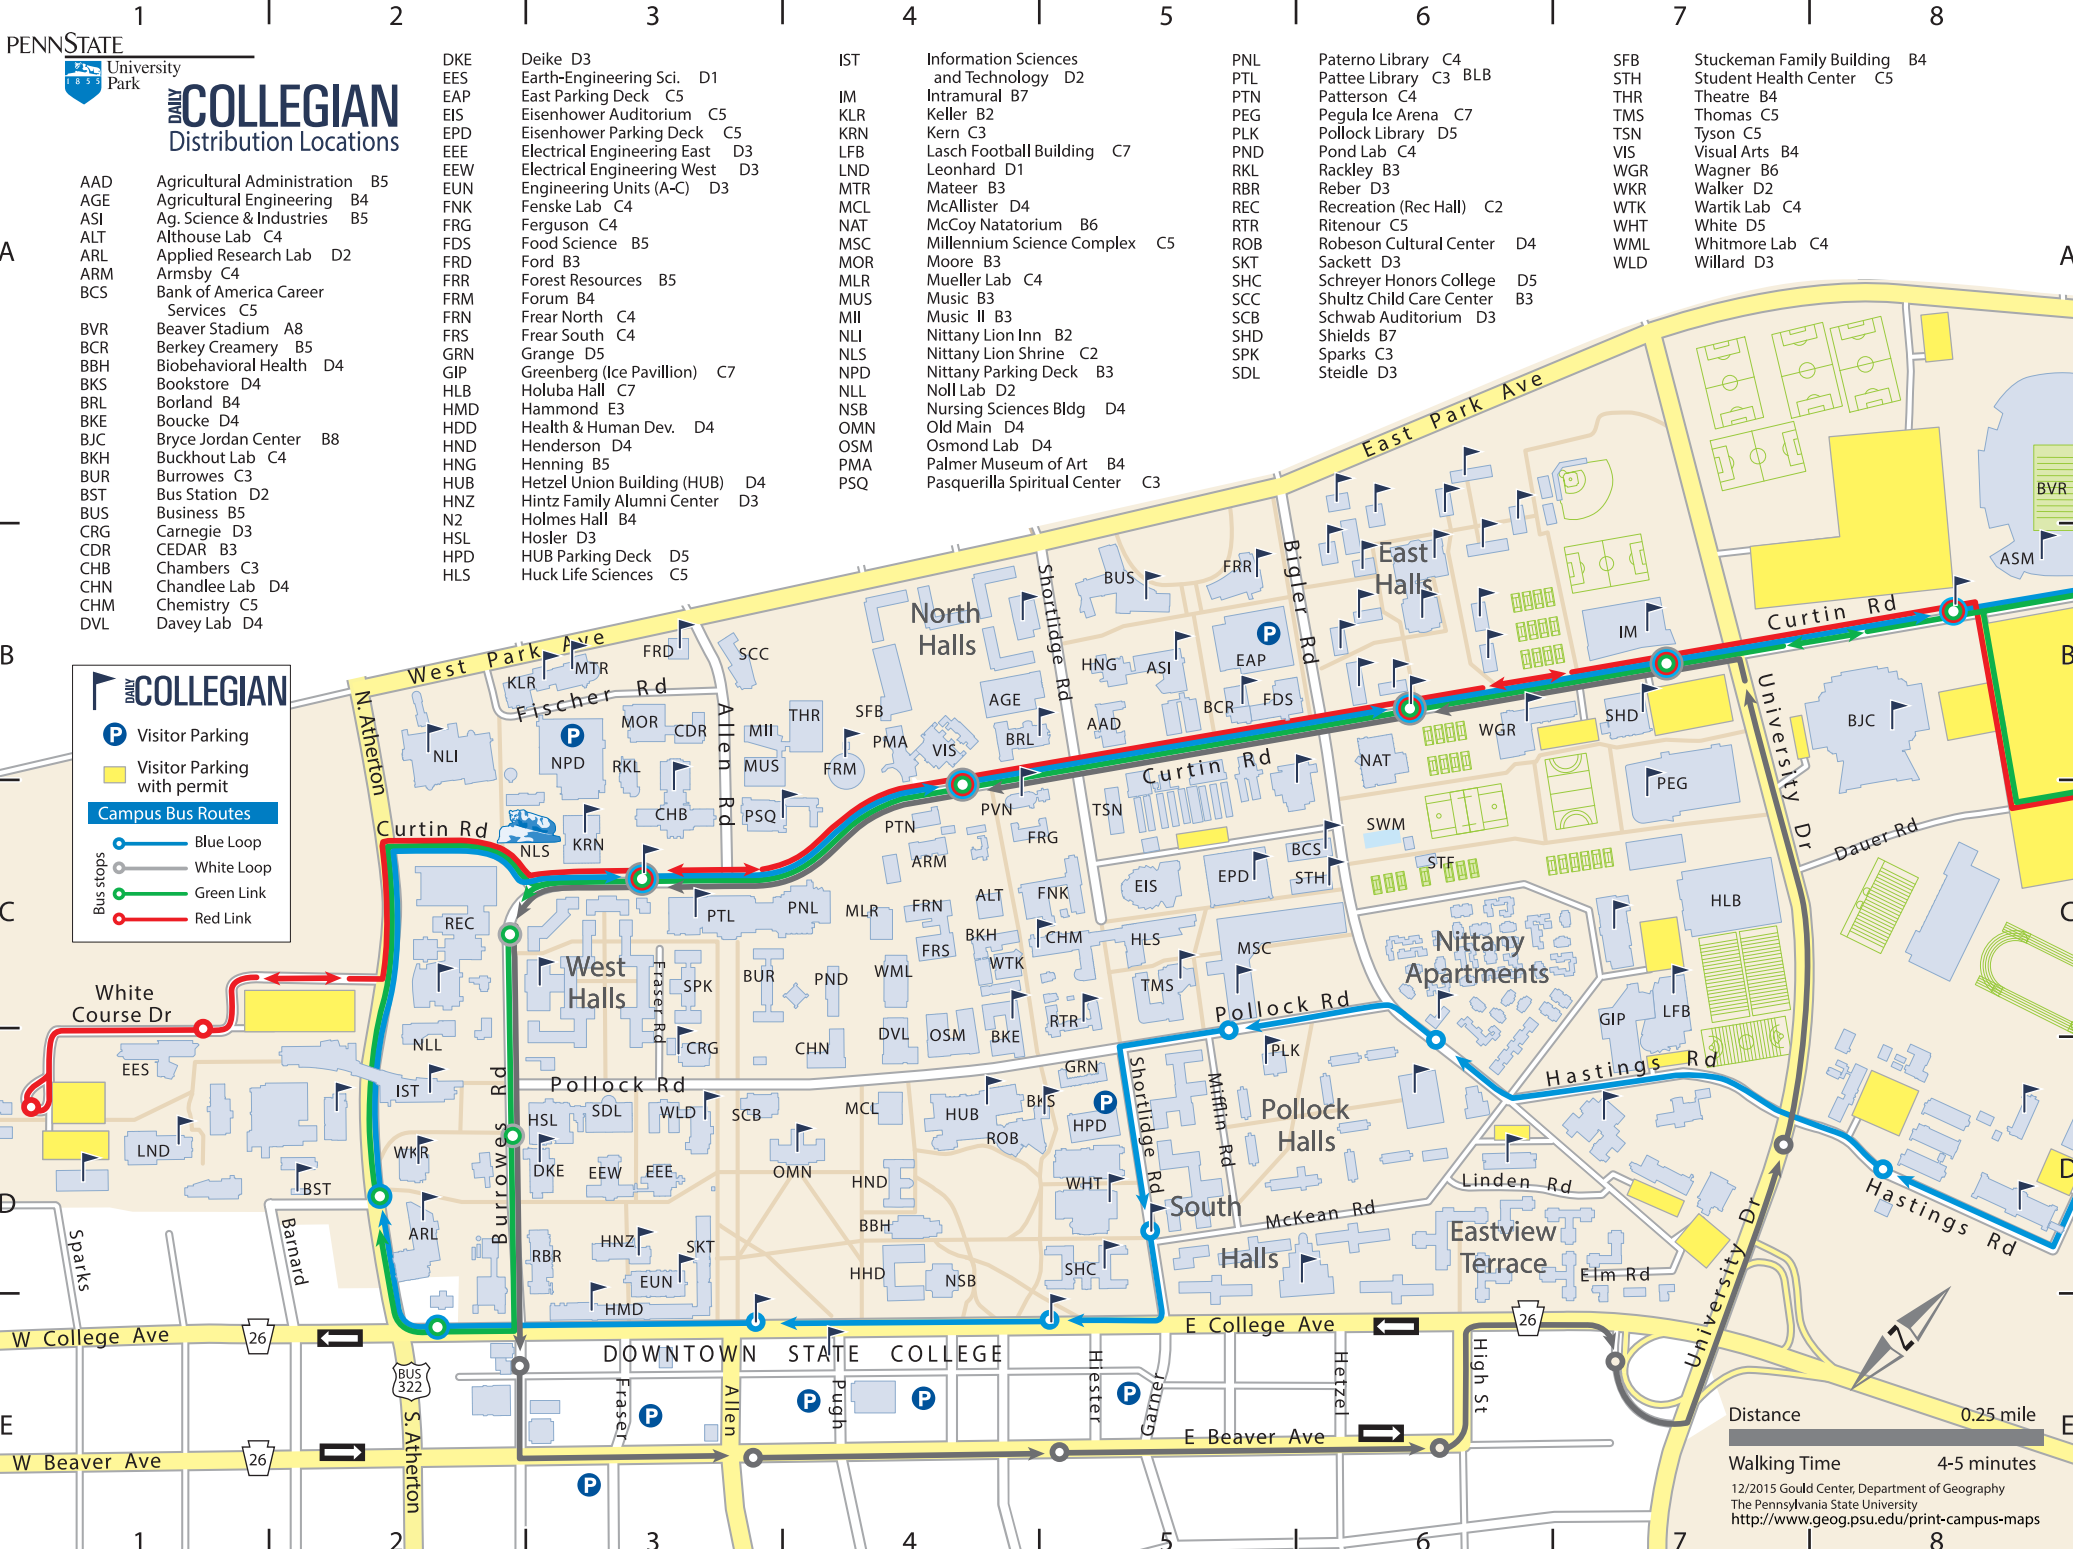

- DKE Deike D3
- EAP Earth-Engineering Sci. D1
- EAS East Parking Deck C5
- EIS Eisenhower Auditorium C5
- EPD Eisenhower Parking Deck C5
- EEE Electrical Engineering East D3
- EEW Electrical Engineering West D3
- EUN Engineering Units (A-C) D3
- FNK Fenske Lab C4
- FRG Ferguson C4
- FDS Food Science B5
- FRD Ford B3
- FRR Forest Resources B5
- FRM Forum B4
- FRN Frear North C4
- FRS Frear South C4
- GRN Grange D5
- GIP Greenberg (Ice Pavillion) C7
- HLB Holuba Hall C7
- HMD Hammond E3
- HDD Health & Human Dev. D4
- HND Henderson D4
- HNG Henning B5
- HUB Hetzel Union Building (HUB) D4
- HNZ Hintz Family Alumni Center D3
- N2 Holmes Hall B4
- HSL Hosler D3
- HPD HUB Parking Deck D5
- HLS Huck Life Sciences C5

- IST Information Sciences and Technology D2
- IM Intramural B7
- KLR Keller B2
- KRN Kern C3
- LFB Lasch Football Building C7
- LND Leonhard D1
- MTR Mateer B3
- MCL McAllister D4
- NAT McCoy Natatorium B6
- MSC Millennium Science Complex C5
- MOR Moore B3
- MLR Mueller Lab C4
- MUS Music B3
- MII Music II B3
- NLI Nittany Lion Inn B2
- NLS Nittany Lion Shrine C2
- NPD Nittany Parking Deck B3
- NLL Noll Lab D2
- NSB Nursing Sciences Bldg D4
- OMN Old Main D4
- OSM Osmond Lab D4
- PMA Palmer Museum of Art B4
- PSQ Pasquerilla Spiritual Center C3

DAILY COLLEGIAN

- Visitor Parking
- Visitor Parking with permit
- Campus Bus Routes**
- Blue Loop
- White Loop
- Green Link
- Red Link

Bus stops

Distance 0.25 mile
 Walking Time 4-5 minutes
 12/2015 Gould Center, Department of Geography
 The Pennsylvania State University
<http://www.geog.psu.edu/print-campus-maps>