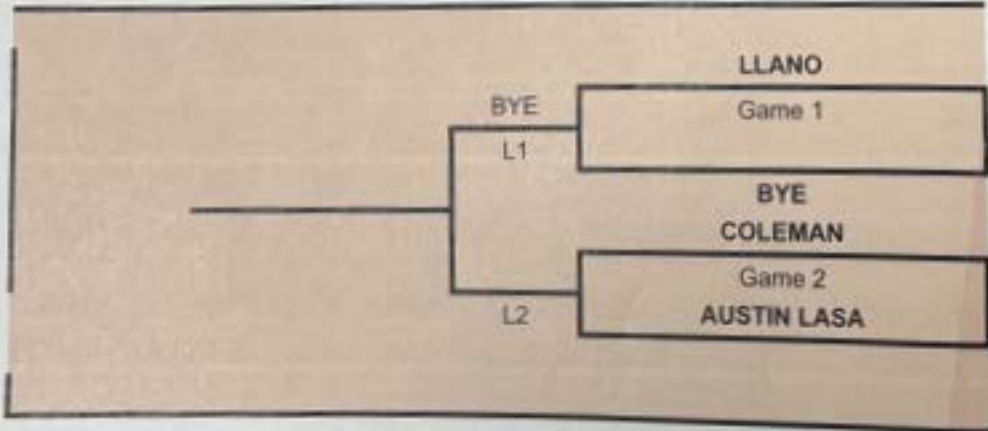

LLANO HILL COUNTRY CLASSIC

FEB 29- F1- Thursday- LHS			
Time		VS	
10:00 AM	LLANO	VS	MILES
11:20 AM	LAGO VISTA	VS	SA CENTRAL
12:40 PM	MILES	VS	INGRAM
2:00 PM	GLENROSE	VS	AUSTIN MC CALLUM
3:20 PM	ANDERSON SHIRO	VS	BURNET
4:40 PM	INGRAM	VS	LUBBOCK TRINITY
6:00 PM	SA CENTRAL	VS	LUBBOCK TRINITY

March 1ST- F1- Friday- LHS			
Time		VS	
9:00 AM	LLANO	VS	LUBBOCK TRINITY
10:20 AM	LLANO	VS	LAGO VISTA
11:40 AM	COMFORT	VS	AUSTIN LASA
1:00 PM	WALL	VS	GLENROSE
2:20 PM	STAMFORD	VS	ANDERSON SHIRO
3:40 PM	COMFORT	VS	COLEMAN

March 1ST- F1- Friday- LHS BRACKET PLAY			
Time		VS	
5:00 PM	GLENROSE	VS	SAN ANGELO CENTRAL
6:30 PM	LAGO VISTA	VS	WALL

March 2ND- F1- Saturday- LHS BRACKET PLAY			
Time		VS	
9:00 AM	STAMFORD	VS	LUBBOCK TRINITY
10:30 AM	W1	VS	W2
12:00 PM	W1	VS	W2
1:30 PM	BURNET	VS	GOLDTHWAITE
3:00 PM	COLEMAN	VS	AUSTIN LASA
4:30 PM	W1	VS	W2
6:00 PM	W1	VS	W2
7:30 PM	W1	VS	W2

LLANO HILL COUNTRY CLASSIC BRACKETS