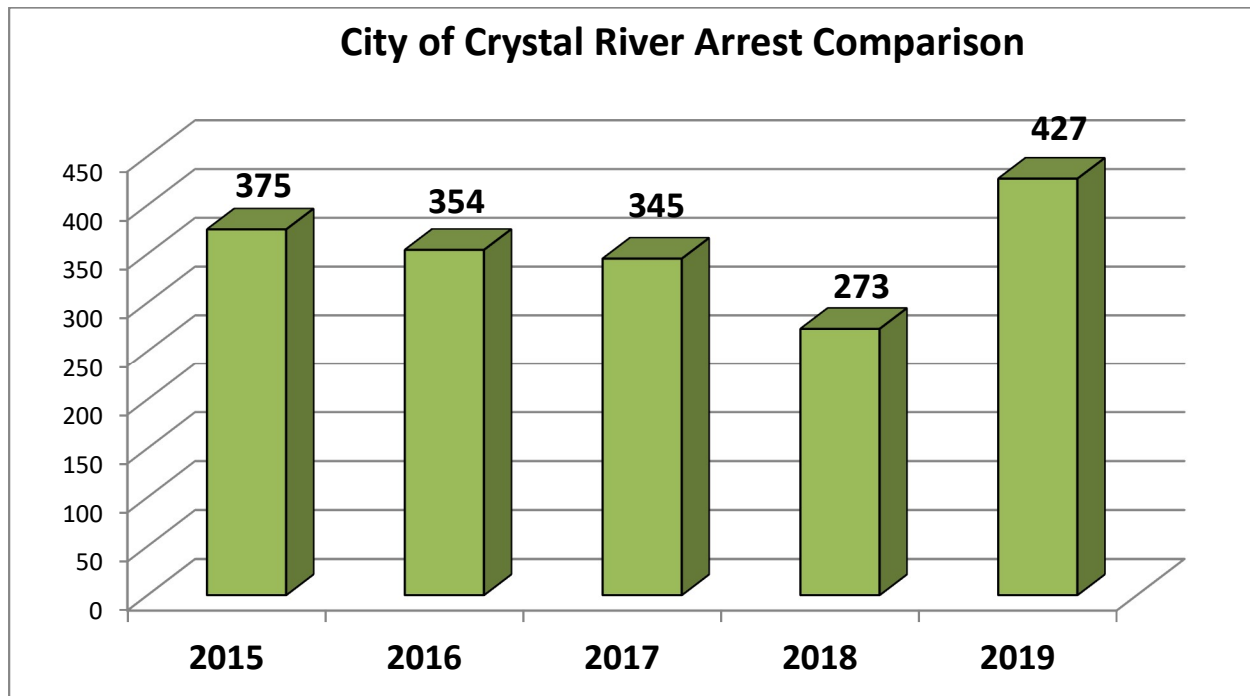

Arrest Statistics Comparison – 4th Quarter 2019

TYPE	2018	2019	% of Change
ARRESTS	52	86	65.38% Increase

Arrest Statistics Comparison

TYPE	2018	2019	% of Change
ARRESTS	273	427	56.41% Increase

Noise Complaints 4th Quarter 2019

TYPE	ADDRESS	2019	
NOISE COMPLAINT	MICKEY'S BAR & COPELAND PARK	6	

Offense Reports & Calls for Service Comparison – 4th Quarter 2019

TYPE	2018	2019	% of Change
OFFENSE REPORTS	201	205	1.99% Increase
CALLS FOR SERVICE	3556	4615	29.78% Increase