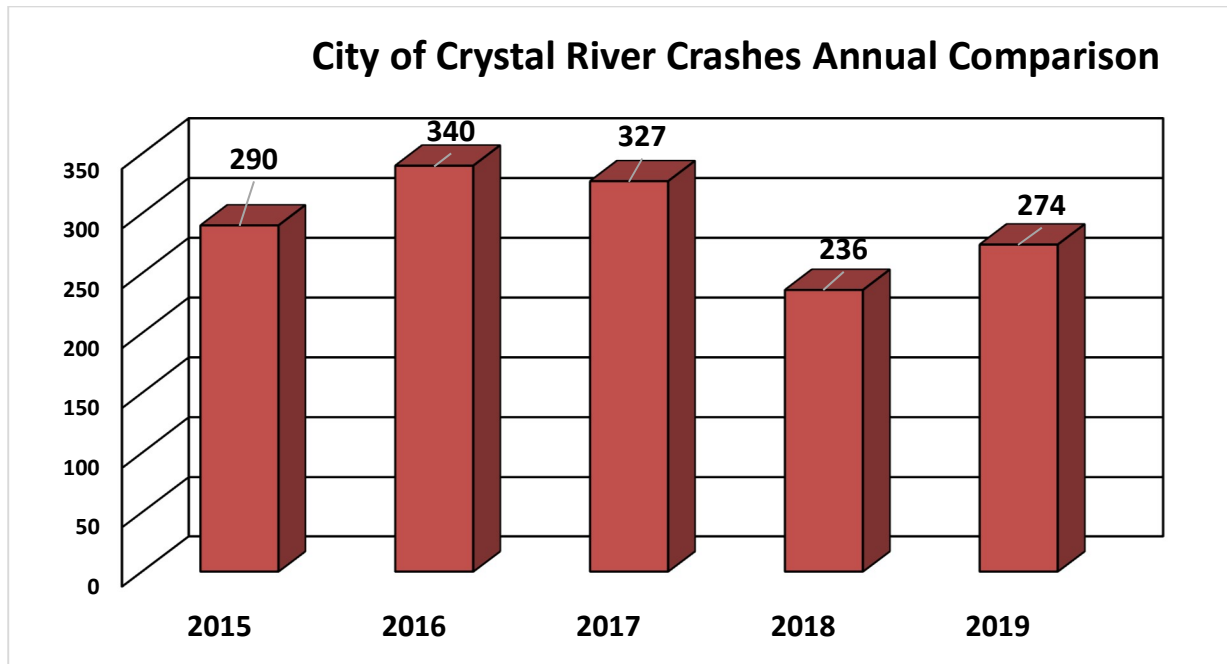

Traffic Crash Statistics Comparison – 4th Quarter

TYPE	2018	2019	% of Change
TRAFFIC CRASH	66	81	22.73 % Increase

Traffic Crash Statistics Annual Comparison

TYPE	2018	2019	% of Change
TRAFFIC CRASH	236	274	16.10% Increase