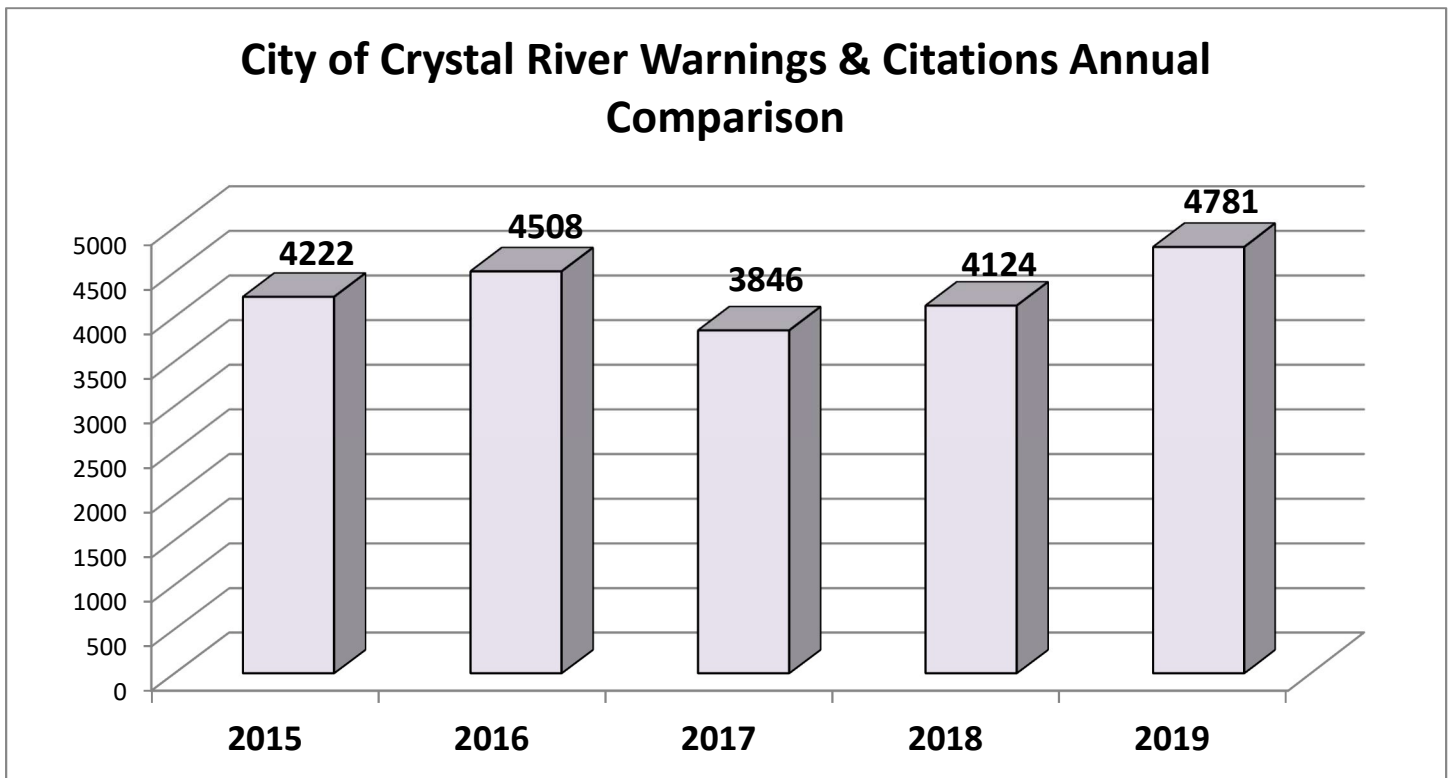

Offense Reports & Calls for Service Comparison Annual Comparison

TYPE	2018	2019	% of Change
OFFENSE REPORTS	712	849	19.24% Increase
CALLS FOR SERVICE	14073	17157	21.91% Increase

Warnings & Citations Comparison – 4th Quarter

TYPE	2018	2019	% of Change
WARNINGS	680	941	38.38% Increase
CITATIONS	162	388	139.51% Increase

Warnings & Citations Comparison Annual Comparison

TYPE	2018	2019	% of Change
WARNINGS & CITATIONS	4124	4781	15.93% Increase

Marine Warnings and Citations – Annual Comparison

TYPE	2018	2019	% of Change
WARNINGS	27	37	37.4% Increase
CITATIONS	2	24	1100% Increase
TOTAL	29	61	110.34% Increase