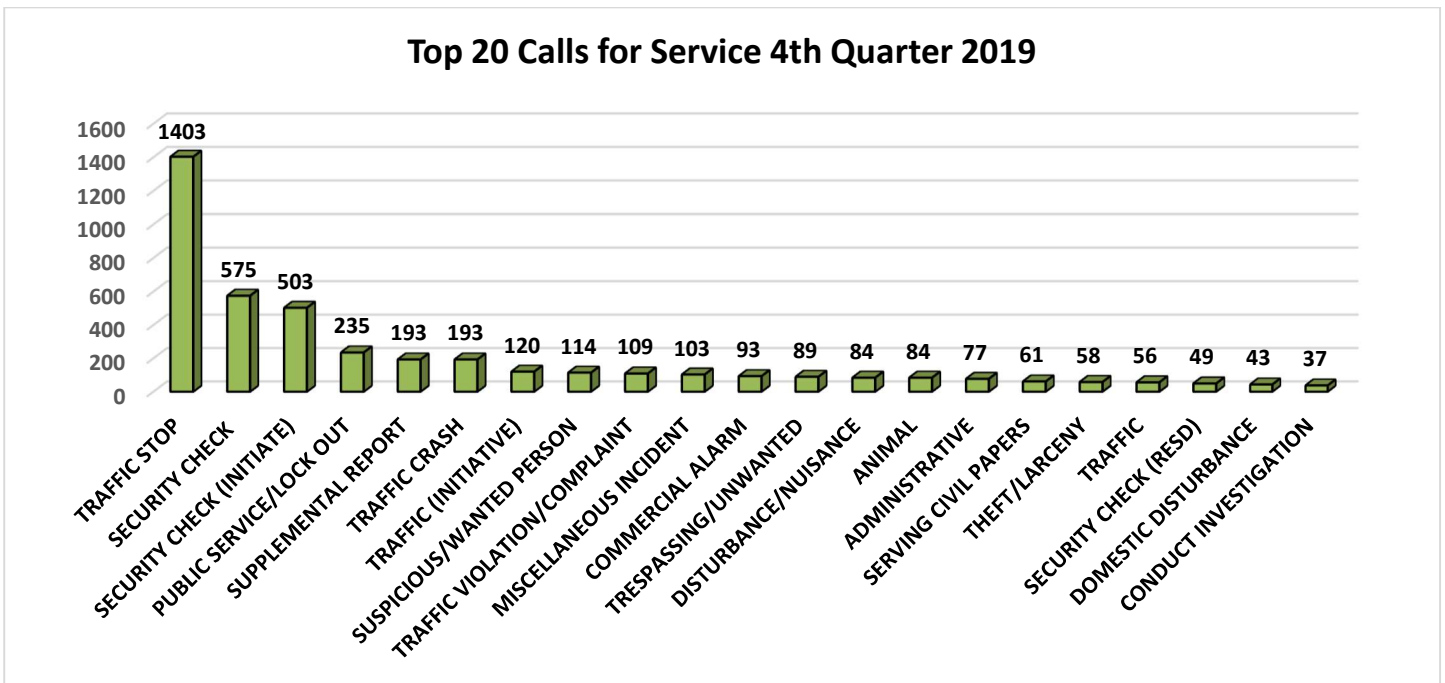

Traffic Crash Statistics Comparison – 4th Quarter

TYPE	2018	2019	% of Change
TRAFFIC CRASH	66	81	22.73 % Increase

Traffic Crash Statistics Annual Comparison

TYPE	2018	2019	% of Change
TRAFFIC CRASH	236	274	16.10% Increase