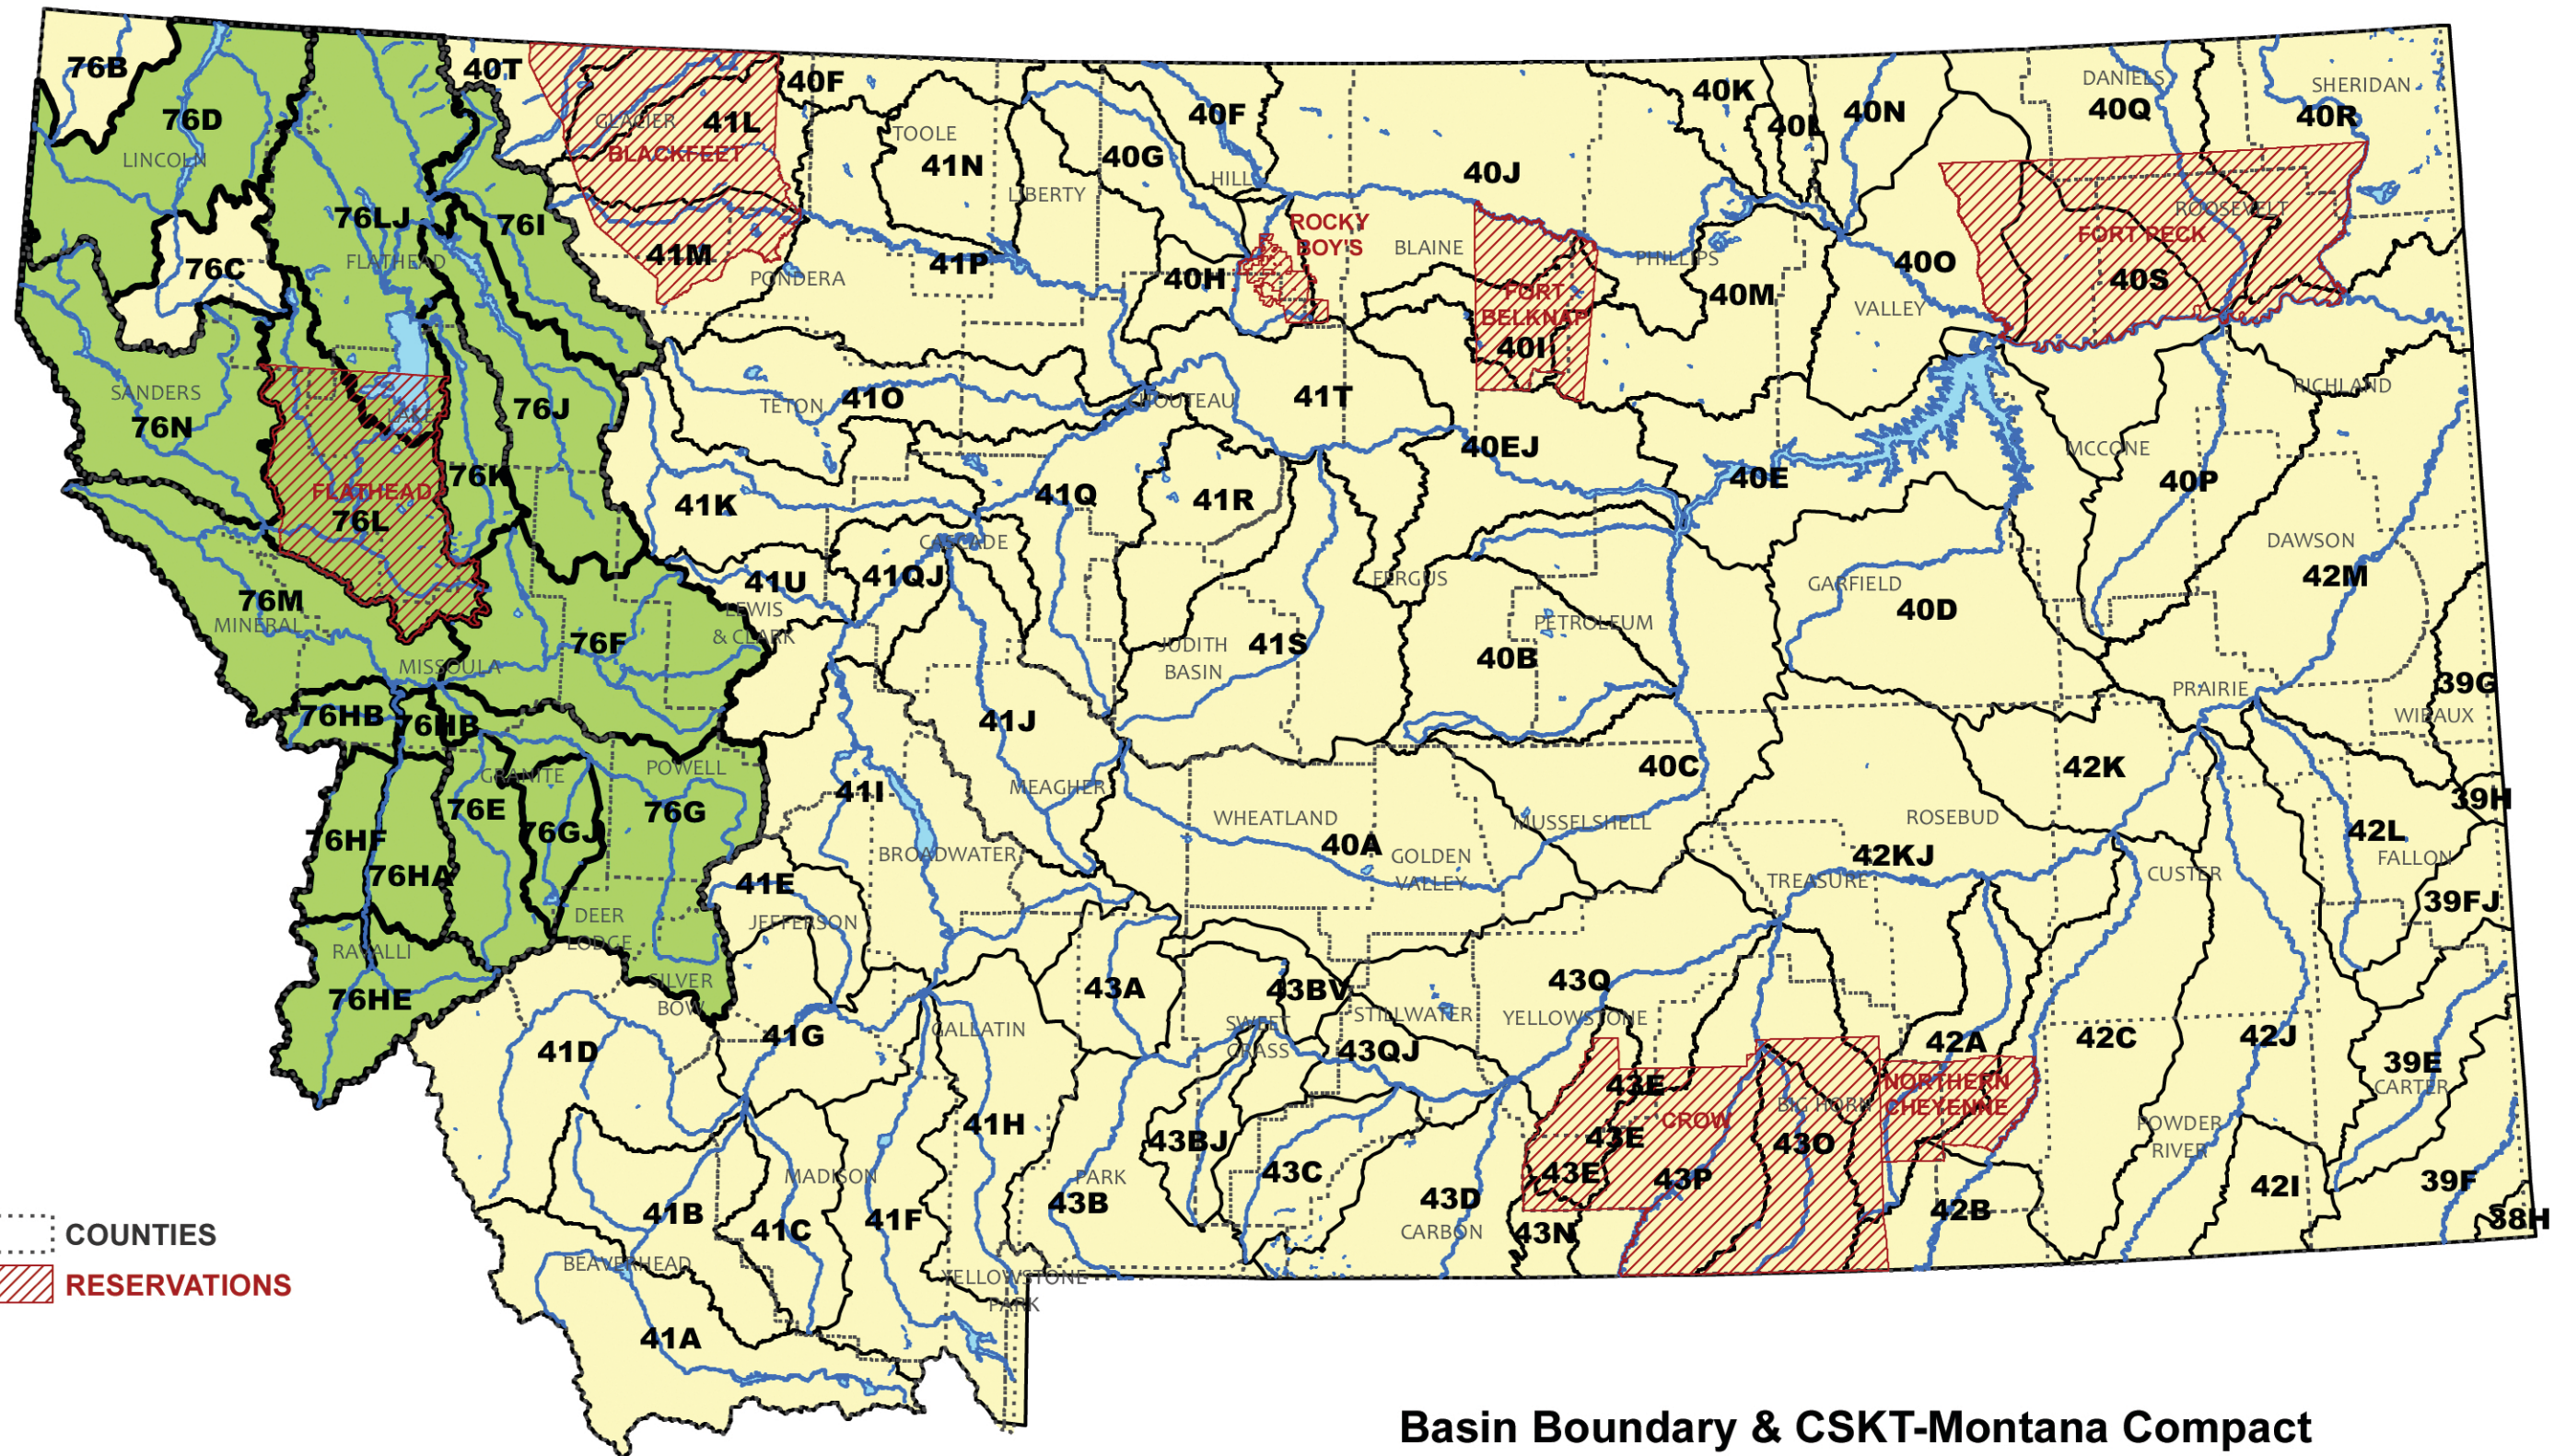

Basins in the Confederated Salish and Kootenai Tribes - Montana Compact

July 1, 2015

--- COUNTIES
▨ RESERVATIONS

Basin Boundary & CSKT-Montana Compact
■ Basins included in CSKT-Montana Compact
■ Basins not included in CSKT-Montana Compact

CSKT Legal Department
July 2015
NAD 1983 StatePlane Montana FIPS 2500

created by DOWL
\\BIL-FS\BIL-projects\25\20083-05\60GIS\Compact\BasinsInCompact.mxd