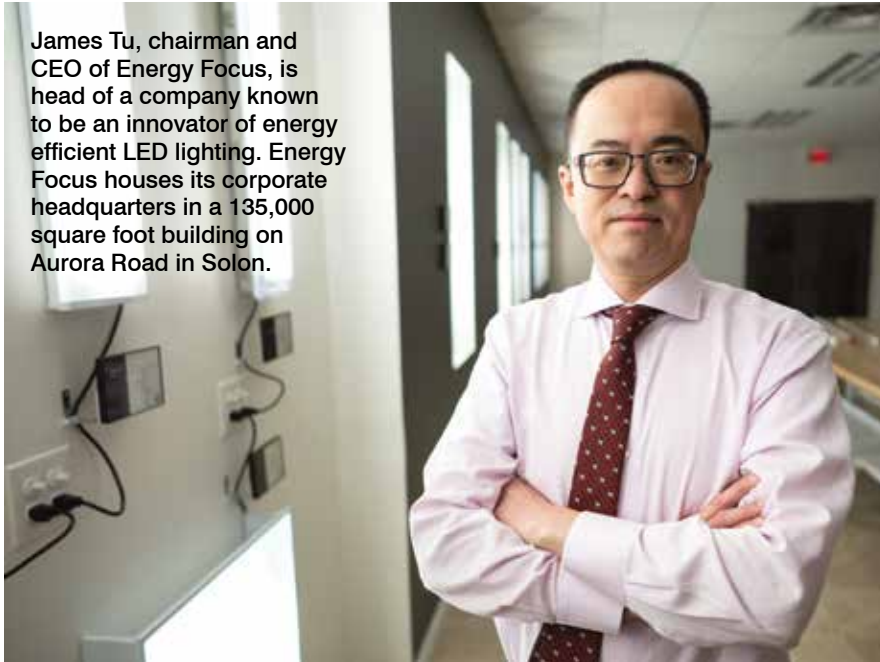

"I make sure we are all operating seamlessly," he said.

Mr. Daga said he is extremely proud of what he has built in Solon, and has had ups and downs throughout the years.

In 2014, the company fell victim to an online scam, and was swindled out of \$500,000, never recovering any of the money, he said. "You work hard and grow the business, and that is how you recover," he said.

ASC20

Energy Focus turns up lights on more ways to save power

James Tu, chairman and CEO of Energy Focus, is head of a company known to be an innovator of energy efficient LED lighting. Energy Focus houses its corporate headquarters in a 135,000 square foot building on Aurora Road in Solon.

Photograph by Michael Steinberg

By SUE REID

When it comes to innovations in LED lighting, James Tu, chairman and CEO of Energy Focus in Solon, has an enthusiasm that's palpable.

"Lighting is literally going through a paradigm change, similar to how the typewriter evolved to PC," explained Mr. Tu, a resident of New Jersey who commutes to Solon regularly. "With LED, now you can package ever more intelligences into the lamps, just like how PC substantially expanded outside of basic word processing over the years, and that is the exciting part.

"We are the pioneers in that."

Founded in 1985, Energy Focus has been an industry-leading innovator of energy-efficient LED lighting technologies and solutions, housing their corporate headquarters and manufacturing in a 135,000 square foot building on Aurora Road where they employ 55. They have been in that location since early 2000, moving to Solon from California.