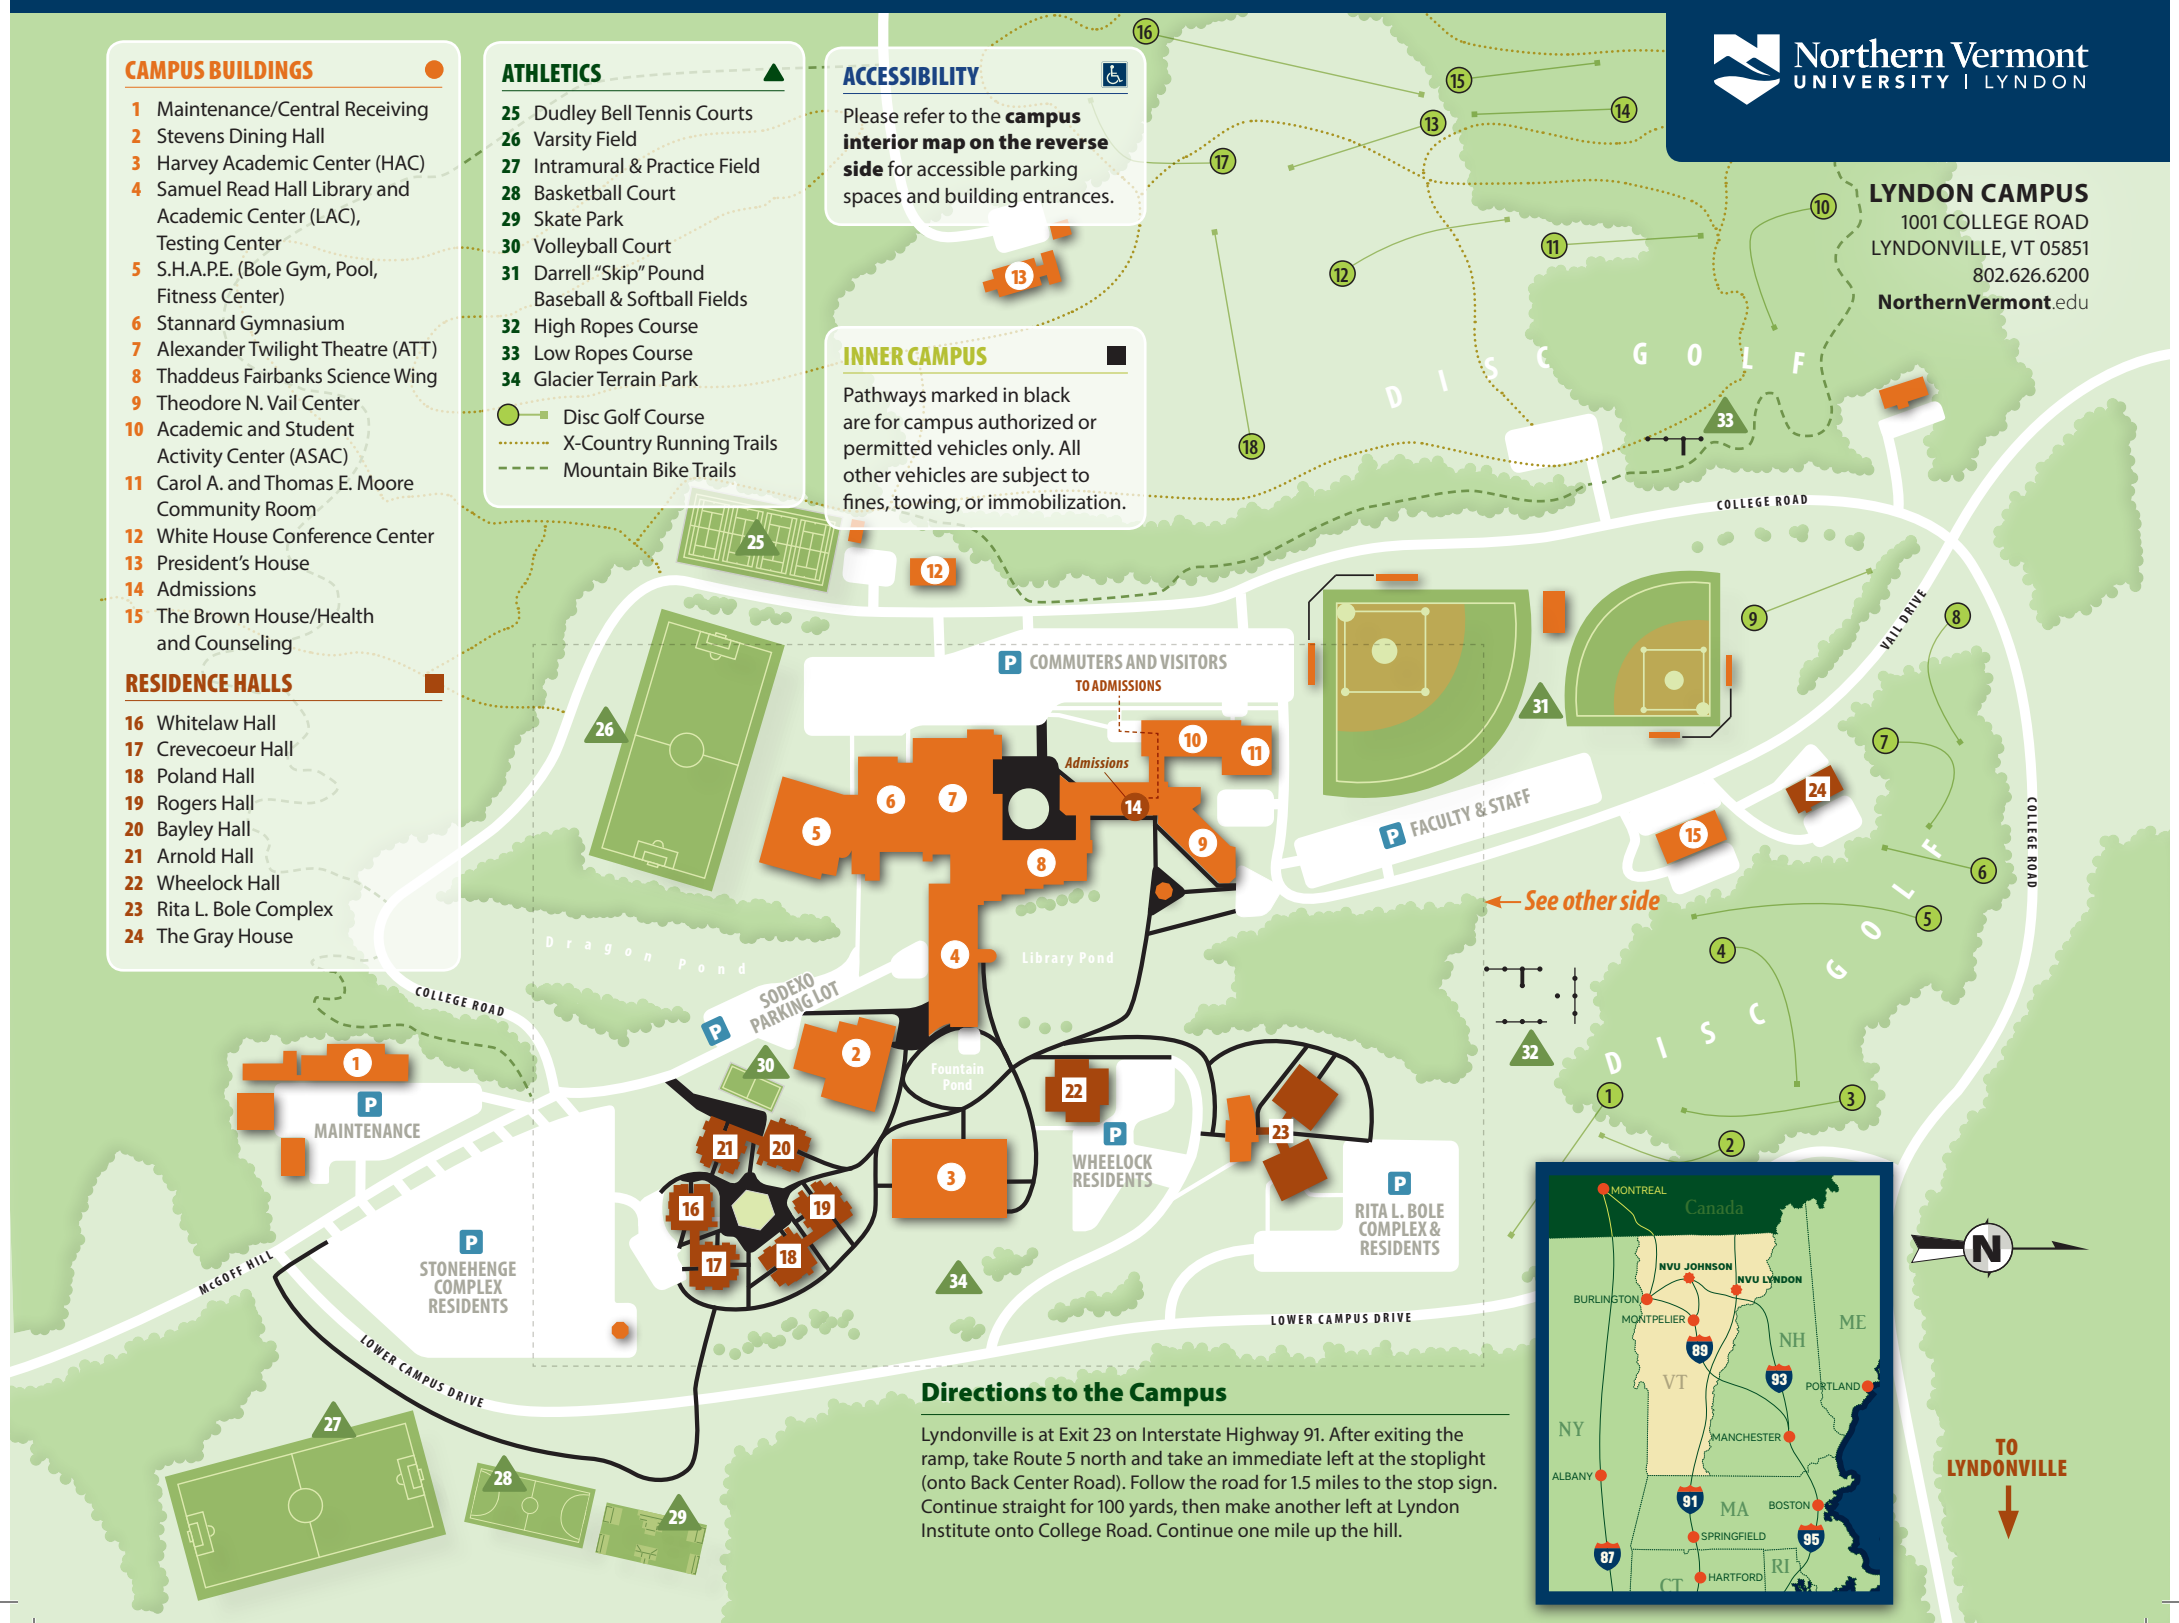

LYNDON CAMPUS
 1001 COLLEGE ROAD
 LYNDONVILLE, VT 05851
 802.626.6200
 NorthernVermont.edu

CAMPUS BUILDINGS

- 1 Maintenance/Central Receiving
- 2 Stevens Dining Hall
- 3 Harvey Academic Center (HAC)
- 4 Samuel Read Hall Library and Academic Center (LAC), Testing Center
- 5 S.H.A.P.E. (Bole Gym, Pool, Fitness Center)
- 6 Stannard Gymnasium
- 7 Alexander Twilight Theatre (ATT)
- 8 Thaddeus Fairbanks Science Wing
- 9 Theodore N. Vail Center
- 10 Academic and Student Activity Center (ASAC)
- 11 Carol A. and Thomas E. Moore Community Room
- 12 White House Conference Center
- 13 President's House
- 14 Admissions
- 15 The Brown House/Health and Counseling

RESIDENCE HALLS

- 16 Whitelaw Hall
- 17 Crevecoeur Hall
- 18 Poland Hall
- 19 Rogers Hall
- 20 Bayley Hall
- 21 Arnold Hall
- 22 Wheelock Hall
- 23 Rita L. Bole Complex
- 24 The Gray House

ATHLETICS

- 25 Dudley Bell Tennis Courts
 - 26 Varsity Field
 - 27 Intramural & Practice Field
 - 28 Basketball Court
 - 29 Skate Park
 - 30 Volleyball Court
 - 31 Darrell "Skip" Pound Baseball & Softball Fields
 - 32 High Ropes Course
 - 33 Low Ropes Course
 - 34 Glacier Terrain Park
- Disc Golf Course
● X-Country Running Trails
--- Mountain Bike Trails

ACCESSIBILITY

Please refer to the **campus interior map on the reverse side** for accessible parking spaces and building entrances.

INNER CAMPUS

Pathways marked in black are for campus authorized or permitted vehicles only. All other vehicles are subject to fines, towing, or immobilization.

Directions to the Campus

Lyndonville is at Exit 23 on Interstate Highway 91. After exiting the ramp, take Route 5 north and take an immediate left at the stoplight (onto Back Center Road). Follow the road for 1.5 miles to the stop sign. Continue straight for 100 yards, then make another left at Lyndon Institute onto College Road. Continue one mile up the hill.